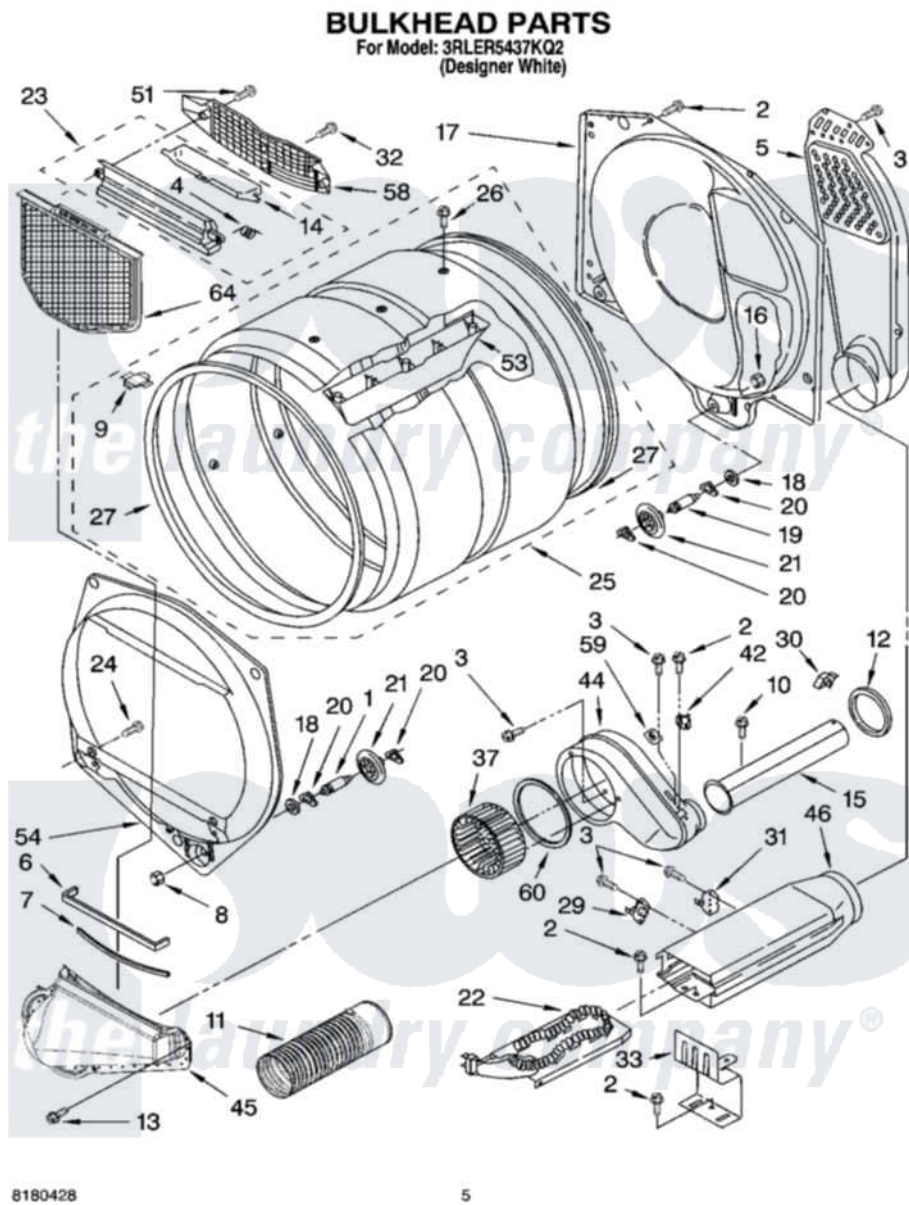

Whirlpool 3RLER5437KQ2 03 - BULKHEAD PARTS

8180428

5

Whirlpool [Residential Whirlpool 3RLER5437KQ2 Dryer Parts](#) Parts Diagram 03 - BULKHEAD PARTS
Click on the part number to view part

Item	Original Part Number	Replaced By	Status	Part Description
1	3399508	W10359271		Shaft, Drum Roller Threads
2	3390647	488729		Screw
3	90767			Screw, 8A X 3/8 HeX Washer Head Tapping
4	3394986			Spring, Lint Screen Door
5	697354	3387911		Duct-Air
6	697813			Seal, Outlet Housing
7	697814	697813		Seal, Outlet Housing
8	3359452			Nut, Lock
9	8066086			Plug, Drum Hole
10	3390646	W10139210		Screw, 8-18 X 5/16
11	8318409			Exhaust Duct
12	696302			Shield, Exhaust
13	359625	487240		Screw, For Mtg. Service Capacitor
14	3394984	8563758		Door, Lint Screen
15	8318486	279936		Kit-Exhst

16	3387709		Nut, 3/8-16
17	3387809		Bulkhead, Rear
18	3387459	W10080960	Washer, Support
19	3399509	W10359272	Shaft, Roller Drum Threads
20	690997		Washer, Thrust
21	8536973	W10314173	Support
22	3387749		Element, Heater
23	3394985	8563755	Housing, Outlet Assembly
24	3387230		Screw, 10-16 X 13/16
25	8528998		Complete Drum Assembly
26	97787	W10109200	Screw, Baffle Mounting
27	697694	280114	Seal
29	3390291		Thermostat, High Limit 250F
30	3388229		Retainer, Toe Panel
31	3977394	279769	Cutoff-Tml
32	487909	488729	Screw
33	8066099		Bracket, Heater Box
37	697772		Wheel, Blower
42	3387137		Thermostat, Internal-Bias
44	8544362	W10119255	Housing, Blower
45	8066168	W10128606	Duct-Lint
46	3392537		Box, Heater
51	3357011	308685	Side Trim)
53	697693	W10113136	Baffle, Drum
54	697557		Bulkhead, Front
58	8299979		Grill, Outlet Screen Door
59	3392519		Thermal Limiter
60	697770		Seal, Cover Plate Blower Housing
64	8066170	W10120998	Screen