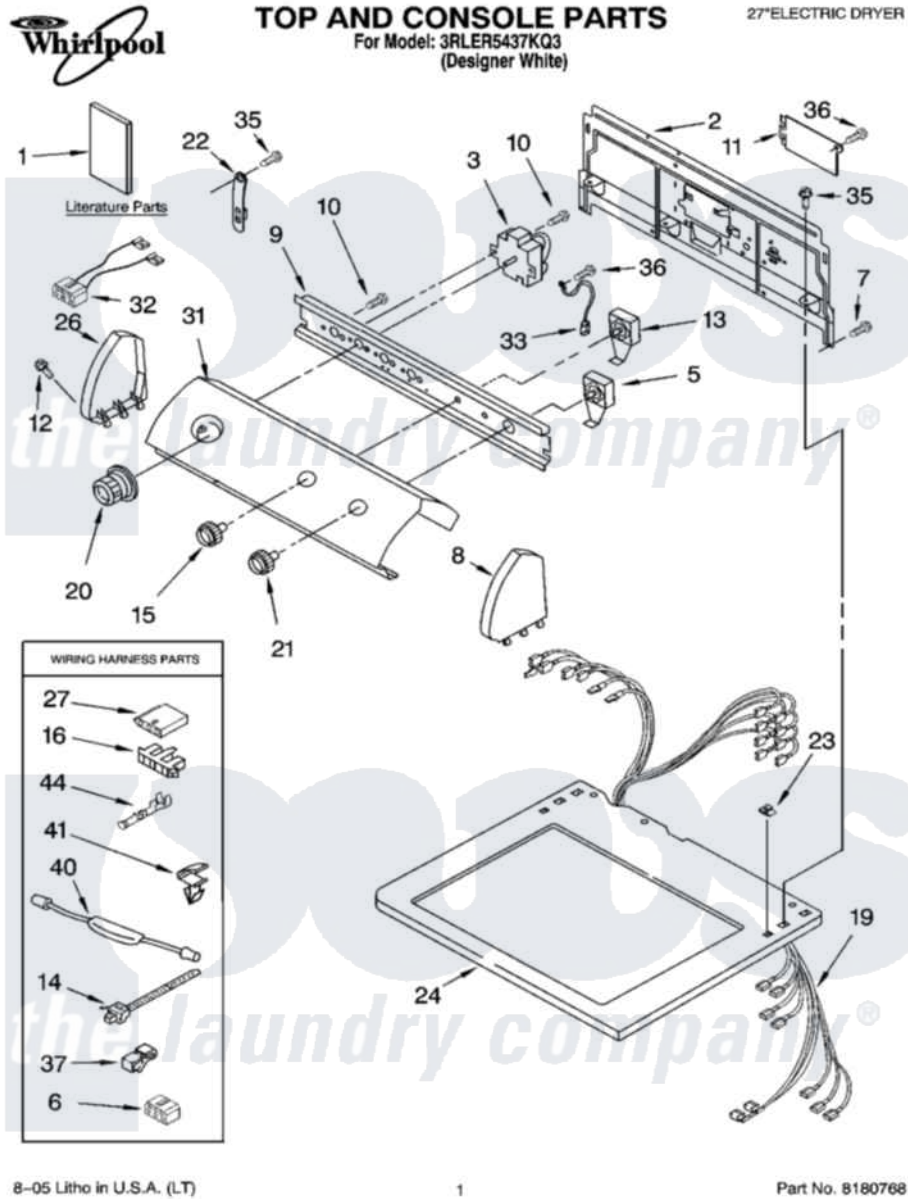

Whirlpool 3RLER5437KQ3 01 - TOP AND CONSOLE PARTS

8-05 Litho in U.S.A. (LT)

1

Part No. 8180768

Whirlpool Residential Whirlpool 3RLER5437KQ3 Dryer Parts Parts Diagram 01 - TOP AND CONSOLE PARTS
 Click on the part number to view part

Item	Original Part Number	Replaced By	Status	Part Description
1	8299808		Not Available	Wiring Diagram Guide, Use & Care
"	8543156		Not Available	Literature Parts (UK)
"	8543153		Not Available	(Arabic) Instructions, Installation
"	8528094		Not Available	Instructions, Installation
"	8543154		Not Available	Literature Parts (Arabic)
"	8315975		Not Available	Guide, User & Installation (UK)
"	N/A		Not Available	Following May Be Purchased DO-IT-YOURSELF REPAIR MANUALS
"	677818		Not Available	Manual, Do-It- Yourself Repair (Dryer)
2	8317305	285909		Panel-Rear
3	8299770			Timer
5	3395382			Switch, Push-To-Start
6	3347243			Block, Disconnect
7	693995			Screw, Hex Head

8	8271363	279962	Endcap
9	8271316		Bracket, Control
10	3390646	W10139210	Screw, 8-18 X 5/16
11	8317342	W10119283	Cover, Terminal Block
12	388326		Screw, 8-18 X 1.25
13	3399638		Switch, Temperature
14	3391018		Tie Cable
15	8271339	3957799	Knob, Control
16	3397269		Connector, Timer
19	8529874		Harness, Wiring
20	8312687	3957754	Timer Knob Assembly
21	8271341	3957804	Knob, Push-To-Start
22	8568314		Strap, Console
23	357213		Nut, Push-In
24	8271399	3979278	Top
26	8271369	279962	Endcap
27	3936144		Do-It-Yourself Repair Manuals
31	8318382		Panel, Control
32	8283293	8283286	Wire-Jumper
33	3398893	3395559	Wire
35	3390647	488729	Screw
36	98139	303776	Screw
37	357572	W10113937	Clip, Grounding
40	8283170	279872	Resistor
41	3394427		Clip-Harness
44	94614		Terminal