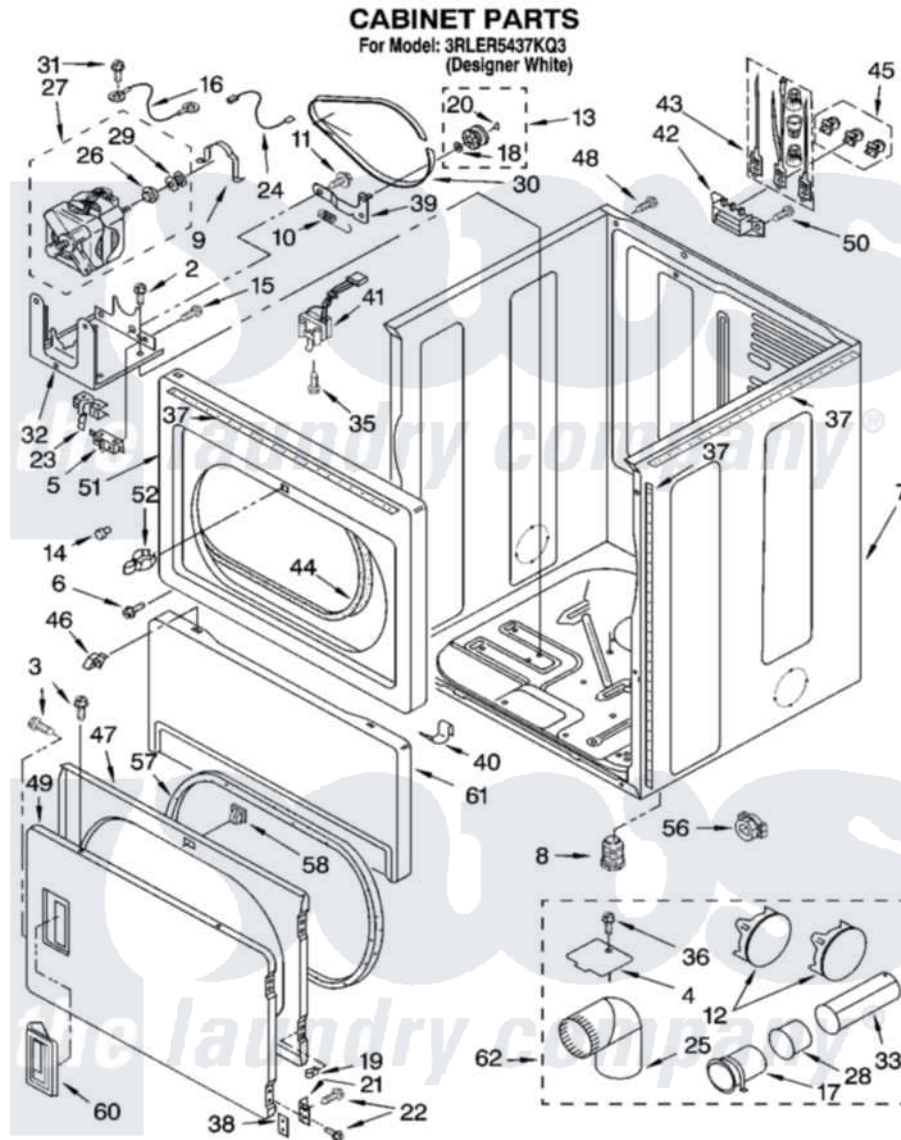

Whirlpool 3RLER5437KQ3 02 - CABINET PARTS

8180768

3

Whirlpool [Residential Whirlpool 3RLER5437KQ3 Dryer Parts](#) Parts Diagram 02 - CABINET PARTS
 Click on the part number to view part

Item	Original Part Number	Replaced By	Status	Part Description
2	98139	303776		Screw
3	694091			Trim, Side Right Hand
4	3394331			Plate Cover
5	8318457			Switch, Broken Belt
6	8281212	W10080800		Screw, 8-18 X 3/8
7	8310656			Cabinet
8	3392100	49621		Feet-Leveling
"	279810			Foot-Optional
9	660658			Clamp, Motor Mounting 343481 685441
10	3387374			Spring, Idler
11	3389420			Retainer-Idler 1/4-20 X 1/16
12	697750	W10470674		Dryer Exhaust Kit
13	3388672	279640		Pulley-Idr
14	693152			Bumper, Console
15	3400934			Assembly, Screw And Insulator