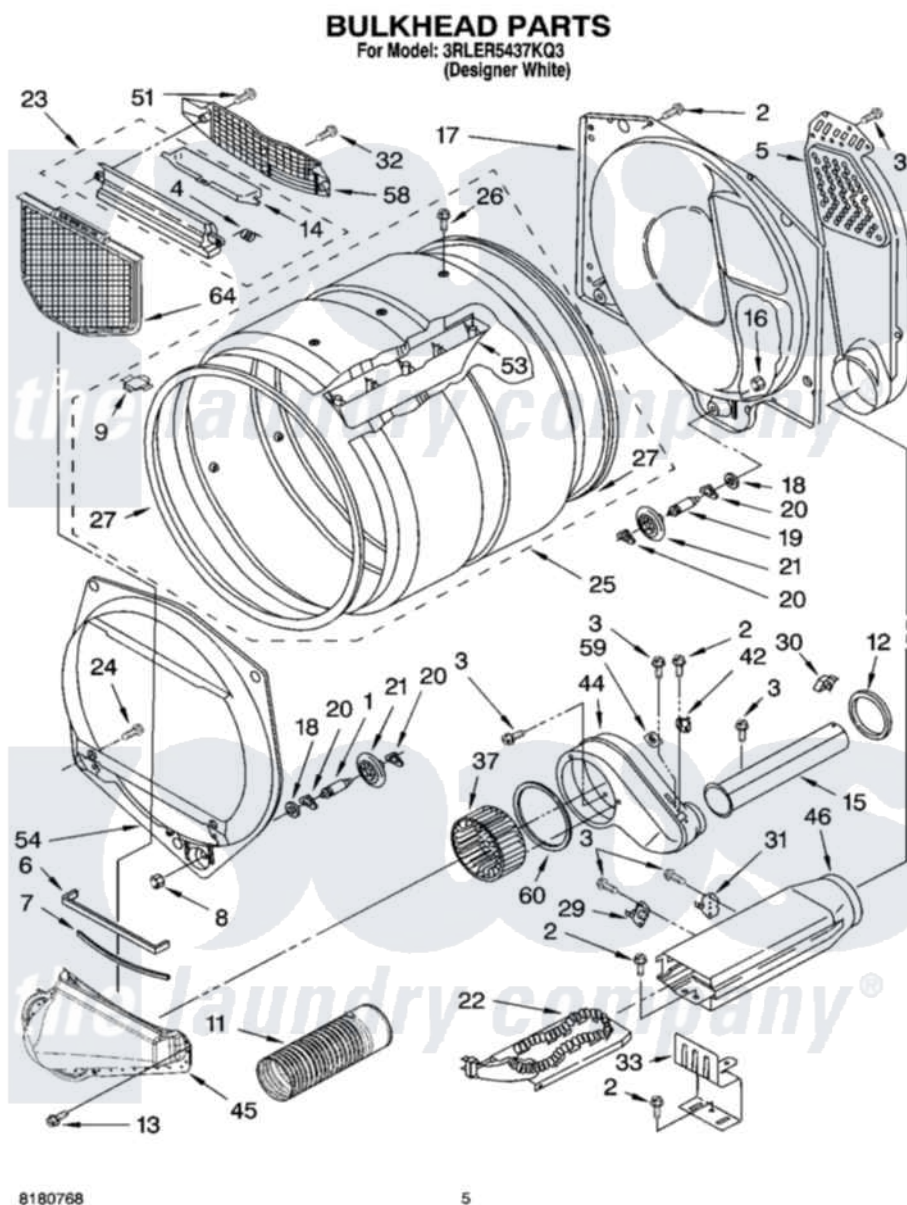

Whirlpool 3RLER5437KQ3 03 - BULKHEAD PARTS, OPTIONAL PARTS (NOT INCLUDED)

Whirlpool [Residential Whirlpool 3RLER5437KQ3 Dryer Parts](#) Parts Diagram 03 - BULKHEAD PARTS, OPTIONAL PARTS (NOT INCLUDED)
Click on the part number to view part

Item	Original Part Number	Replaced By	Status	Part Description
1	3399508	W10359271		Shaft, Drum Roller Threads
2	3390647	488729		Screw
3	90767			Screw, 8A X 3/8 HeX Washer Head Tapping
4	3394986			Spring, Lint Screen Door
5	697354	3387911		Duct-Air
6	697813			Seal, Outlet Housing
7	697814	697813		Seal, Outlet Housing
8	3359452			Nut, Lock
9	8066086			Plug, Drum Hole
11	8318409			Exhaust Duct
12	696302			Shield, Exhaust
13	359625	487240		Screw, For Mtg. Service Capacitor
14	3394984	8563758		Door, Lint Screen

15	8318486	279936	Kit-Exhst
16	3387709		Nut, 3/8-16
17	3387809		Bulkhead, Rear
18	3387459	W10080960	Washer, Support
19	3399509	W10359272	Shaft, Roller Drum Threads
20	690997		Washer, Thrust
21	8536973	W10314173	Support
22	3387749		Element, Heater
23	3394985	8563755	Housing, Outlet Assembly
24	3387230		Screw, 10-16 X 13/16
25	8528998		Complete Drum Assembly
26	97787	W10109200	Screw, Baffle Mounting
27	697694	280114	Seal
29	3390291		Thermostat, High Limit 250F
30	3388229		Retainer, Toe Panel
31	3977394	279769	Cutoff-Tml
32	487909	488729	Screw
33	8066099		Bracket, Heater Box
37	697772		Wheel, Blower
42	3387137		Thermostat, Internal-Bias
44	8544362	W10119255	Housing, Blower
45	8066168	W10128606	Duct-Lint
46	3392537		Box, Heater
51	3357011	308685	Side Trim)
53	697693	W10113136	Baffle, Drum
54	697557		Bulkhead, Front
58	8299979		Grill, Outlet Screen Door
59	3392519		Thermal Limiter
60	697770		Seal, Cover Plate Blower Housing
64	8066170	W10120998	Screen
	N/A	Not Available	ACCESSORY PARTS
"	4392067		Kit, Dryer Repair
"	3406911	8212450A	Dryer Rack
"	8522199		Accessory Parts
"	72017		Paint, Touch-Up
"	350930		Paint, Pressurized Spray B
"	350938		Paint, Pressurized Spray B
"	799344		Paint, Touch-Up)