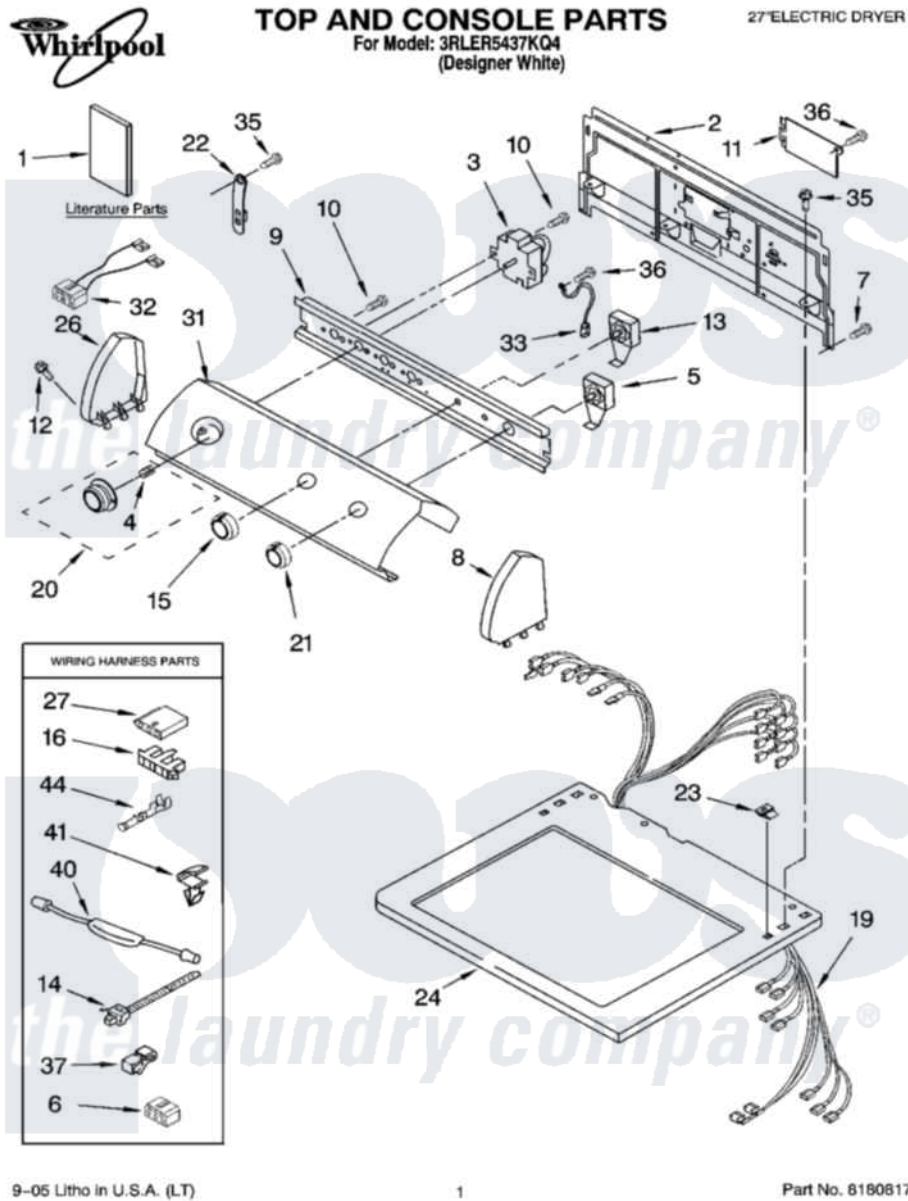

Whirlpool 3RLER5437KQ4 01 - TOP AND CONSOLE PARTS

9-05 Litho in U.S.A. (LT)

1

Part No. 8180817

Whirlpool Residential Whirlpool 3RLER5437KQ4 Dryer Parts Parts Diagram 01 - TOP AND CONSOLE PARTS
 Click on the part number to view part

Item	Original Part Number	Replaced By	Status	Part Description
1	8299808		Not Available	Wiring Diagram Guide, Use & Care
"	8543156		Not Available	Literature Parts (UK)
"	8543153		Not Available	(Arabic) Instructions, Installation
"	8528094		Not Available	Instructions, Installation
"	8543154		Not Available	Literature Parts (Arabic)
"	8315975		Not Available	Guide, User & Installation (UK)
"	N/A		Not Available	Following May Be Purchased DO-IT-YOURSELF REPAIR MANUALS
"	677818		Not Available	Manual, Do-It- Yourself Repair (Dryer)
2	8317305	285909		Panel-Rear
3	8299770			Timer
4	688805			Clip, Spring Knob
5	3395382			Switch, Push-To-Start
6	3347243			Block, Disconnect

7	693995		Screw, Hex Head
8	8271363	279962	Endcap
9	8271316		Bracket, Control
10	3390646	W10139210	Screw, 8-18 X 5/16
11	8317342	W10119283	Cover, Terminal Block
12	388326		Screw, 8-18 X 1.25
13	3399638		Switch, Temperature
14	3391018		Tie Cable
15	3957799		Knob, Control
16	3397269		Connector, Timer
19	8529874		Harness, Wiring
20	3957754		Timer Knob Assembly
21	3957804		Knob, Push-To-Start
22	8568314		Strap, Console
23	357213		Nut, Push-In
24	8271399	3979278	Top
26	8271369	279962	Endcap
27	3936144		Do-It-Yourself Repair Manuals
31	8318382		Panel, Control
32	8283293	8283286	Wire-Jumper
33	3398893	3395559	Wire
35	3390647	488729	Screw
36	98139	303776	Screw
37	357572	W10113937	Clip, Grounding
40	8283170	279872	Resistor
41	3394427		Clip-Harness
44	94614		Terminal