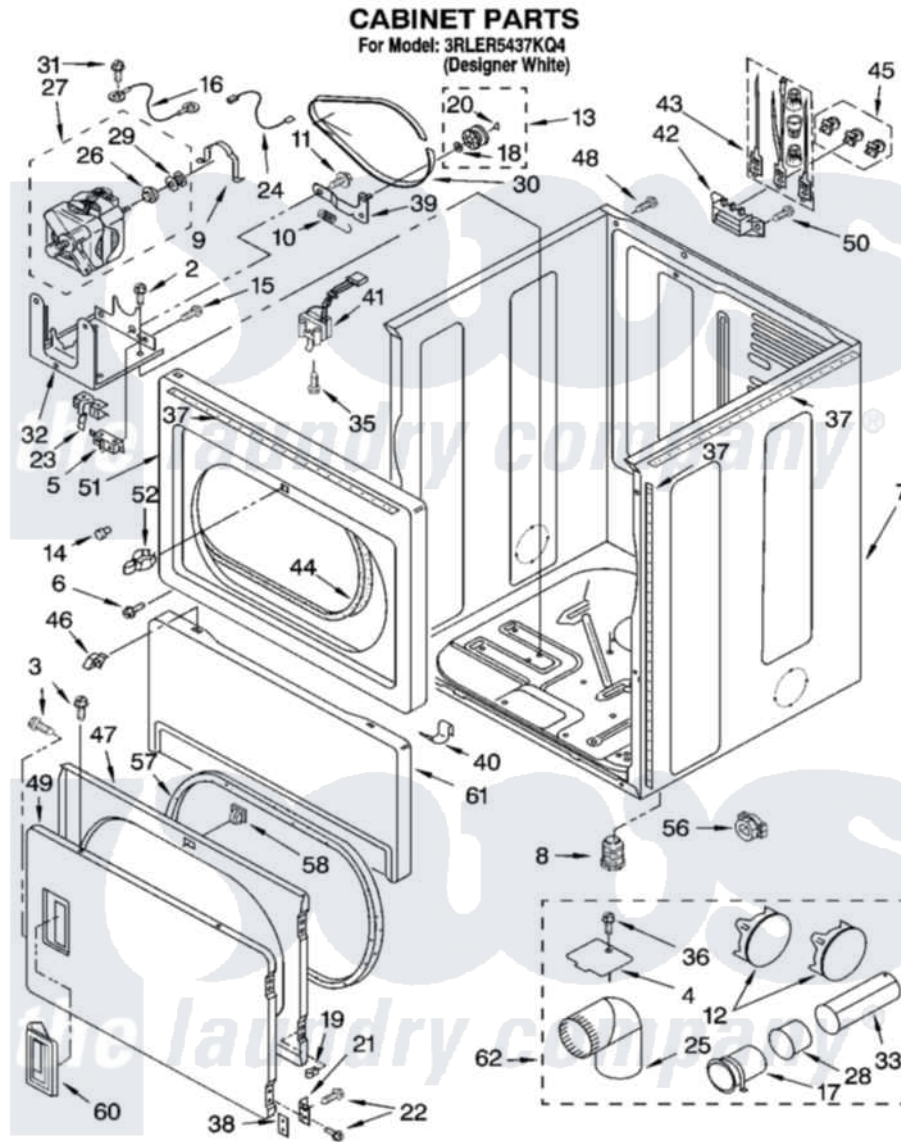

# Whirlpool 3RLER5437KQ4 02 - CABINET PARTS

8180817

3

Whirlpool [Residential Whirlpool 3RLER5437KQ4 Dryer Parts](#) Parts Diagram 02 - CABINET PARTS  
 Click on the part number to view part

Item	Original Part Number	Replaced By	Status	Part Description
2	98139	<a href="#">303776</a>		Screw
3	<a href="#">694091</a>			Trim, Side Right Hand
4	<a href="#">3394331</a>			Plate Cover
5	<a href="#">8318457</a>			Switch, Broken Belt
6	8281212	<a href="#">W10080800</a>		Screw, 8-18 X 3/8
7	<a href="#">8310656</a>			Cabinet
8	3392100	<a href="#">49621</a>		Feet-Leveling
"	<a href="#">279810</a>			Foot-Optional
9	<a href="#">660658</a>			Clamp, Motor Mounting 343481 685441
10	<a href="#">3387374</a>			Spring, Idler
11	<a href="#">3389420</a>			Retainer-Idler 1/4-20 X 1/16
12	697750	<a href="#">W10470674</a>		Dryer Exhaust Kit
13	3388672	<a href="#">279640</a>		Pulley-Idr
14	<a href="#">693152</a>			Bumper, Console
15	<a href="#">3400934</a>			Assembly, Screw And Insulator