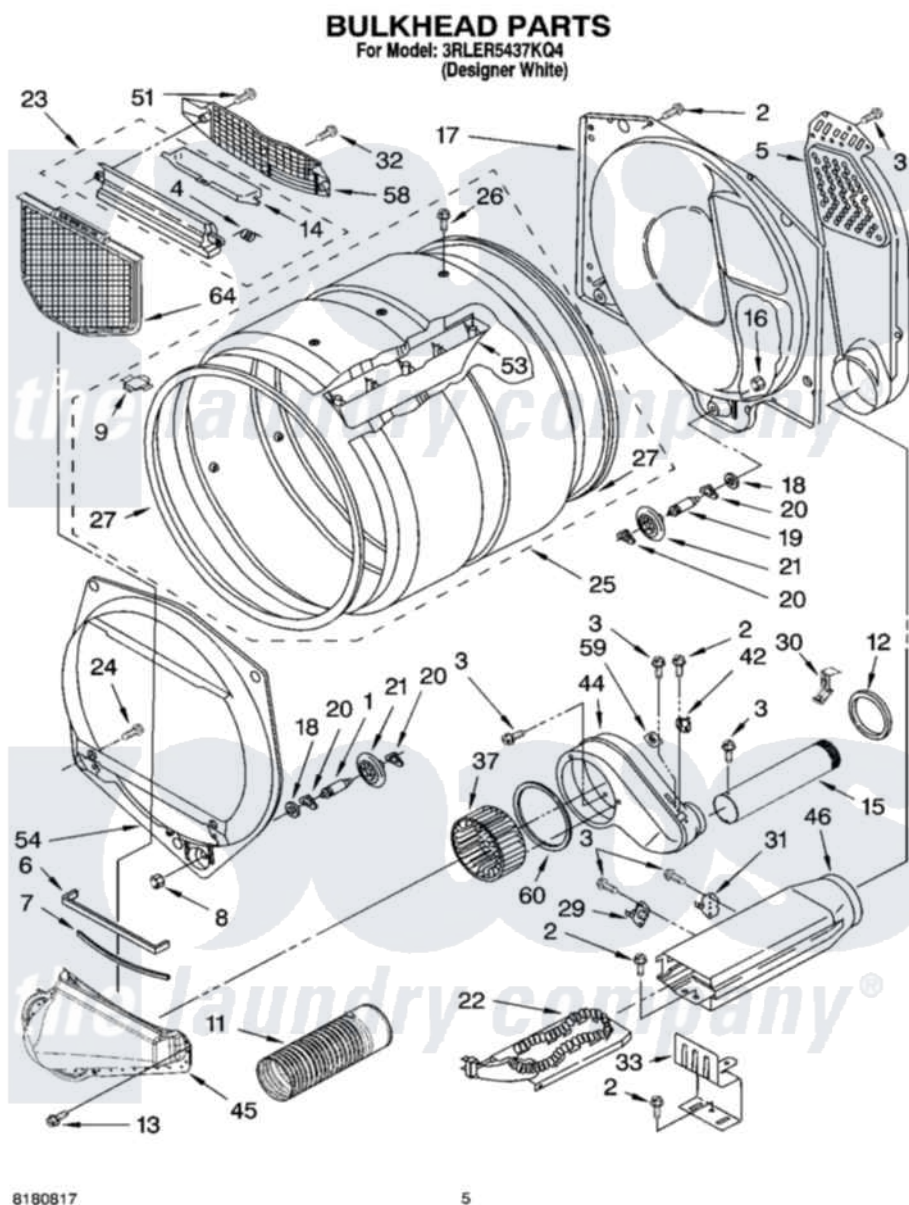

# Whirlpool 3RLER5437KQ4 03 - BULKHEAD PARTS, OPTIONAL PARTS (NOT INCLUDED)

Whirlpool [Residential Whirlpool 3RLER5437KQ4 Dryer Parts](#) Parts Diagram 03 - BULKHEAD PARTS, OPTIONAL PARTS (NOT INCLUDED)  
Click on the part number to view part

Item	Original Part Number	Replaced By	Status	Part Description
1	8575324	<a href="#">W10359271</a>		Shaft, Drum Roller Threads
2	3390647	<a href="#">488729</a>		Screw
3	<a href="#">90767</a>			Screw, 8A X 3/8 HeX Washer Head Tapping
4	<a href="#">3394986</a>			Spring, Lint Screen Door
5	697354	<a href="#">3387911</a>		Duct-Air
6	<a href="#">697813</a>			Seal, Outlet Housing
7	697814	<a href="#">697813</a>		Seal, Outlet Housing
8	3934666	<a href="#">W10080210</a>		Nut, 3/8 X 16
9	<a href="#">8066086</a>			Plug, Drum Hole
11	<a href="#">8318409</a>			Exhaust Duct
12	<a href="#">696302</a>			Shield, Exhaust
13	<a href="#">489463</a>			Screw, 8-18 X 1/16
14	3394984	<a href="#">8563758</a>		Door, Lint Screen
15	8563745	<a href="#">279936</a>		Kit-Exhst