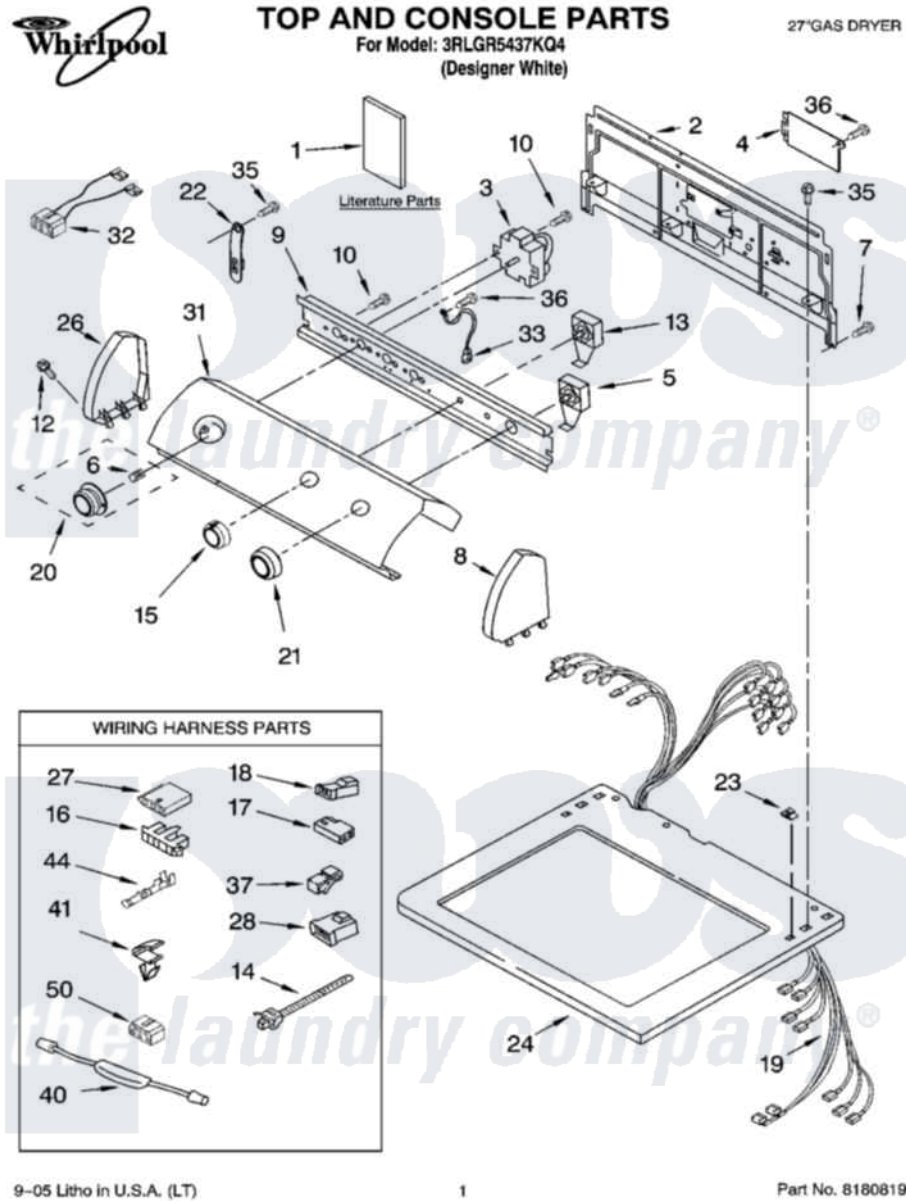

Whirlpool 3RLGR5437KQ4 01 - TOP AND CONSOLE PARTS

9-05 Litho in U.S.A. (LT)

1

Part No. 8180819

Whirlpool Residential Whirlpool 3RLGR5437KQ4 Dryer Parts Parts Diagram 01 - TOP AND CONSOLE PARTS
Click on the part number to view part

Item	Original Part Number	Replaced By	Status	Part Description
1	8299808		Not Available	Wiring Diagram Guide, Use & Care
"	8543156		Not Available	Literature Parts (UK)
"	8528096		Not Available	Instructions, Installation
"	8315975		Not Available	Guide, User & Installation (UK)
"	N/A		Not Available	Following May Be Purchased DO-IT-YOURSELF REPAIR MANUALS
"	677818		Not Available	Manual, Do-It- Yourself Repair (Dryer)
2	8317305	285909		Panel-Rear
3	8299770			Timer
4	8317342	W10119283		Cover, Terminal Block
5	3395382			Switch, Push-To-Start
6	688805			Clip, Spring Knob
7	693995			Screw, Hex Head
8	8271363	279962		Endcap
9	8271316			Bracket, Control