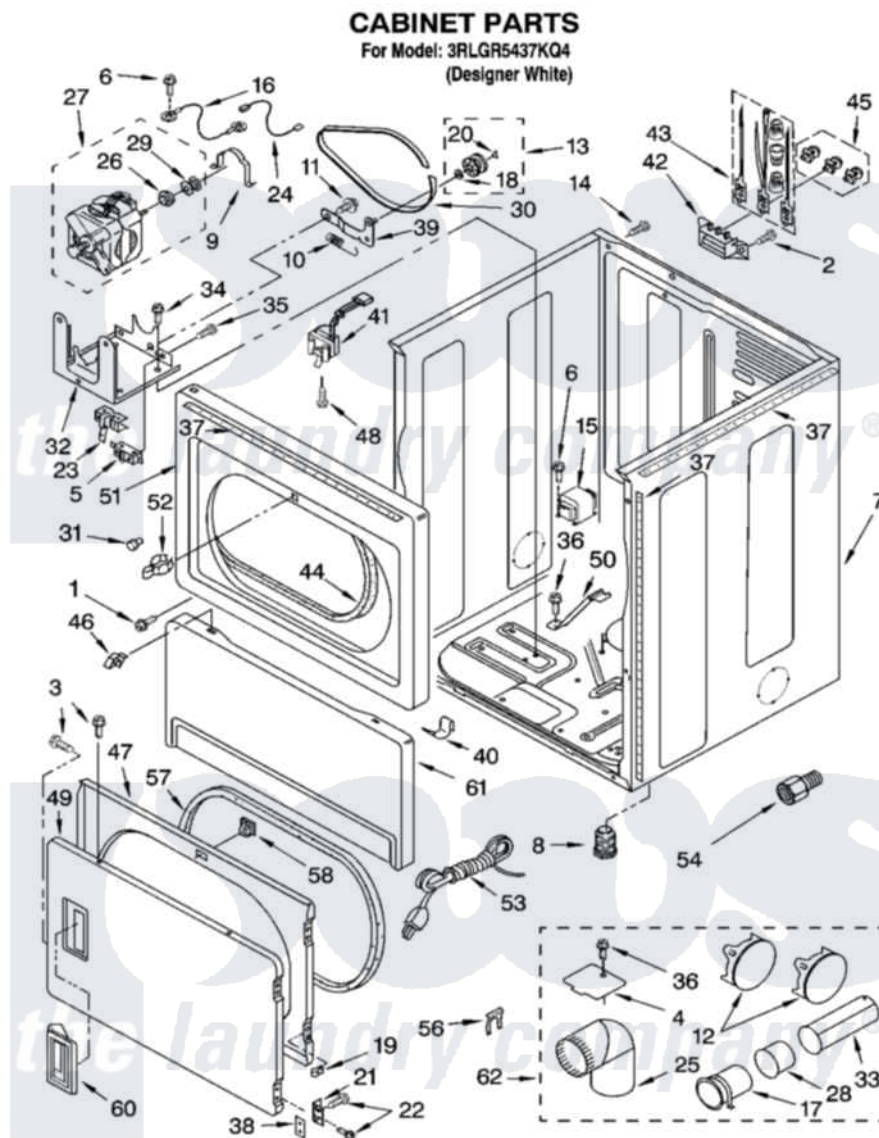

Whirlpool 3RLGR5437KQ4 02 - CABINET PARTS

8180819

3

Whirlpool [Residential Whirlpool 3RLGR5437KQ4 Dryer Parts](#) Parts Diagram 02 - CABINET PARTS
 Click on the part number to view part

Item	Original Part Number	Replaced By	Status	Part Description
1	8281212	W10080800		Screw, 8-18 X 3/8
2	98139	303776		Screw
3	694091			Trim, Side Right Hand
4	3394331			Plate Cover
5	8318457			Switch, Broken Belt
6	3400000			Screw, 10-24 X 3/8
7	8310656			Cabinet
8	3392100	49621		Feet-Leveling
"	279810			Foot-Optional
9	660658			Clamp, Motor Mounting 343481 685441
10	3387374			Spring, Idler
11	3389420			Retainer-Idler 1/4-20 X 1/16
12	697750	W10470674		Dryer Exhaust Kit
13	3388672	279640		Pulley-Idr
14	8533974	4331106		Screw, No.10-32 X 7/16
15	3977633			Autotransformer