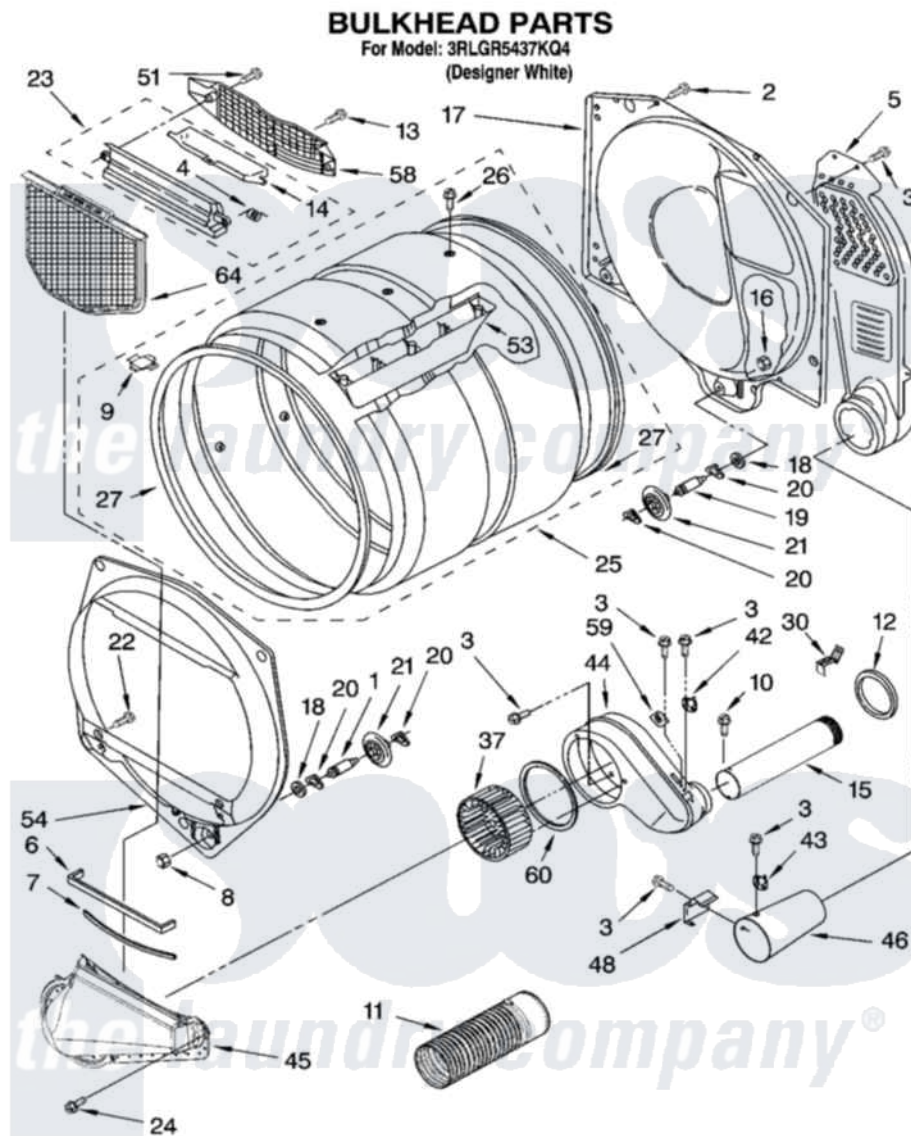

Whirlpool 3RLGR5437KQ4 03 - BULKHEAD PARTS

8180819

5

Whirlpool [Residential Whirlpool 3RLGR5437KQ4 Dryer Parts](#) Parts Diagram 03 - BULKHEAD PARTS
 Click on the part number to view part

Item	Original Part Number	Replaced By	Status	Part Description
1	8575324	W10359271		Shaft, Drum Roller Threads
2	3390647	488729		Screw
3	90767			Screw, 8A X 3/8 HeX Washer Head Tapping
4	3394986			Spring, Lint Screen Door
5	3394346			Air Duct Assembly
6	697813			Seal, Outlet Housing
7	697814	697813		Seal, Outlet Housing
8	3934666	W10080210		Nut, 3/8 X 16
9	8066086			Plug, Drum Hole
10	3390646	W10139210		Screw, 8-18 X 5/16
11	8318409			Exhaust Duct
12	696302			Shield, Exhaust
13	3387230			Screw, 10-16 X 13/16
14	3394984	8563758		Door, Lint Screen
15	8563745	279936		Kit-Exhst
16	W10001120	W10080190		Nut, 3/8-16

17	3387809		Bulkhead, Rear
18	3387459	W10080960	Washer, Support
19	8575325	W10359272	Shaft, Roller Drum Threads
20	690997		Washer, Thrust
21	8536973	W10314173	Support
22	487909	488729	Screw
23	3394985	8563755	Housing, Outlet Assembly
24	489463		Screw, 8-18 X 1/16
25	8528998		Complete Drum Assembly
26	97787	W10109200	Screw, Baffle Mounting
27	697694	280114	Seal
30	8572105		Retainer, Toe Panel
37	697772		Wheel, Blower
42	3387137		Thermostat, Internal-Bias
43	3403140		Thermostat, High-Limit 205F
44	8544362	W10119255	Housing, Blower
45	8066168	W10128606	Duct-Lint
46	8066047		Funnel, Burner
48	338906		Radiant, Sensor
51	3357011	308685	Side Trim)
53	697693	W10113136	Baffle, Drum
54	697557		Bulkhead, Front
58	8299979		Grill, Outlet Screen Door
59	3392519		Thermal Limiter
60	697770		Seal, Cover Plate Blower Housing
64	8066170	W10120998	Screen