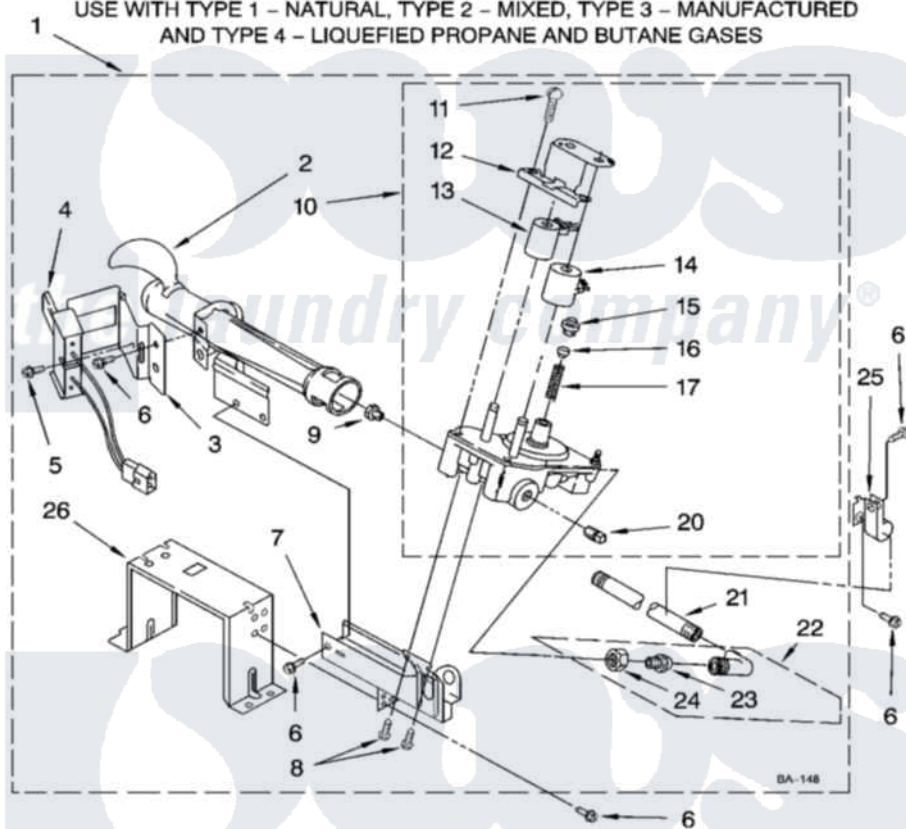

**Whirlpool 3RLGR5437KQ4 04 - 3402853 BURNER ASSEMBLY, OPTIONAL PARTS (NOT INCLUDED)**

**3402853 BURNER ASSEMBLY**

For Model: 3RLGR5437KQ4

(Designer White)

USE WITH TYPE 1 - NATURAL, TYPE 2 - MIXED, TYPE 3 - MANUFACTURED AND TYPE 4 - LIQUEFIED PROPANE AND BUTANE GASES

*the laundry company*

8180819

7

Whirlpool [Residential Whirlpool 3RLGR5437KQ4 Dryer Parts](#) Parts Diagram 04 - 3402853 BURNER ASSEMBLY, OPTIONAL PARTS (NOT INCLUDED).  
Click on the part number to view part

Item	Original Part Number	Replaced By	Status	Part Description
1	<a href="#">3402853</a>			Burner Assembly 50 Hz
2	688617	<a href="#">693140</a>		Burner
3	<a href="#">694298</a>			Bracket, Ignitor
4	686590	<a href="#">279311</a>		Ignitor
5	<a href="#">3393909</a>			Screw, 8-32 X 7/8
6	<a href="#">3351614</a>			Screw, Gearcase Cover Mounting
7	3389871		Not Available	Base, Burner
8	<a href="#">3387057</a>			Screw, 10-16 X 1/2 Orifice, Burner
9	<a href="#">234660</a>			Orifice, Burner Type 1
"	299372		Not Available	Orifice, Burner (Butane)
10	<a href="#">8281918</a>			Valve, Gas 60 Hz
11	<a href="#">694421</a>			Screw, Bracket Mounting
12	<a href="#">694538</a>			Bracket, Shunt