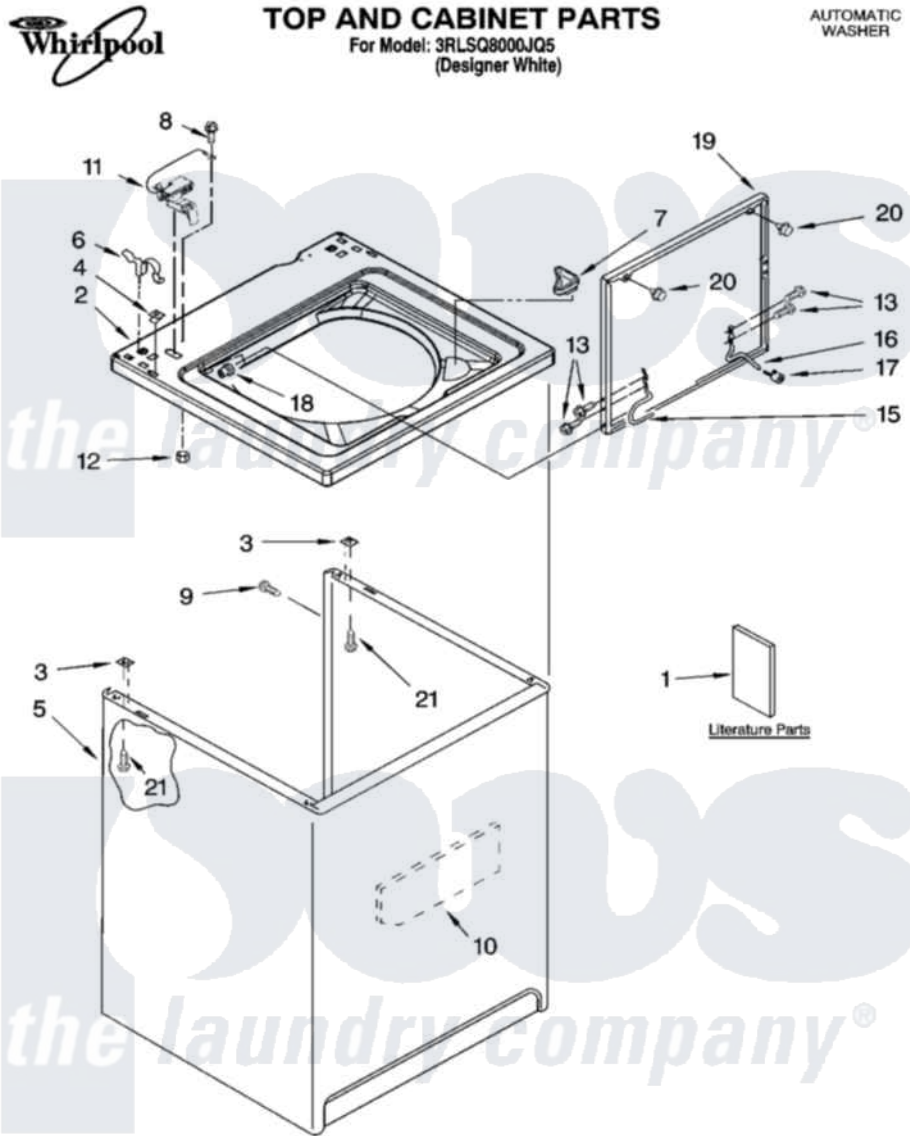

# Whirlpool 3RLSQ8000JQ5 01 - TOP AND CABINET PARTS

12-05 Litho in U.S.A. (drd)

1

Part No. 8180801

Whirlpool [Residential Whirlpool 3RLSQ8000JQ5 Washer Parts](#) Parts Diagram 01 - TOP AND CABINET PARTS  
 Click on the part number to view part

Item	Original Part Number	Replaced By	Status	Part Description
1	8318424		Not Available	Installation Instructions
"	8316482		Not Available	Use & Care Guide
"	3954738		Not Available	Wiring Diagram
"	8315975		Not Available	Guide, User & Installation (UK)
2	<a href="#">8318064</a>			Top
3	62750			Spacer, Cabinet To Top (4)
4	<a href="#">357213</a>			Nut, Push-In
5	<a href="#">63424</a>			Cabinet
6	<a href="#">62780</a>			Clip, Top And Cabinet And Rear Panel
7	<a href="#">3362952</a>			Dispenser, Bleach
8	<a href="#">3351614</a>			Screw, Gearcase Cover Mounting
9	3357011	<a href="#">308685</a>		Side Trim )
10	<a href="#">3976348</a>			Absorber, Sound
11	<a href="#">8318084</a>			Switch, Lid
12	8533959	<a href="#">680762</a>		Nut

13	3351355	<a href="#">W10119828</a>	Screw, Lid Hinge Mounting
15	<a href="#">8318088</a>		Hinge, Lid
16	<a href="#">54583</a>		Hinge, Lid
17	<a href="#">19119</a>		Bumper, Lid Hinge
18	<a href="#">21258</a>		Bearing, Lid Hinge
19	8541743	<a href="#">3957510</a>	Lid
20	<a href="#">9724509</a>		Bumper, Lid
21	<a href="#">3390631</a>		Screw, 10-16 X 3/8