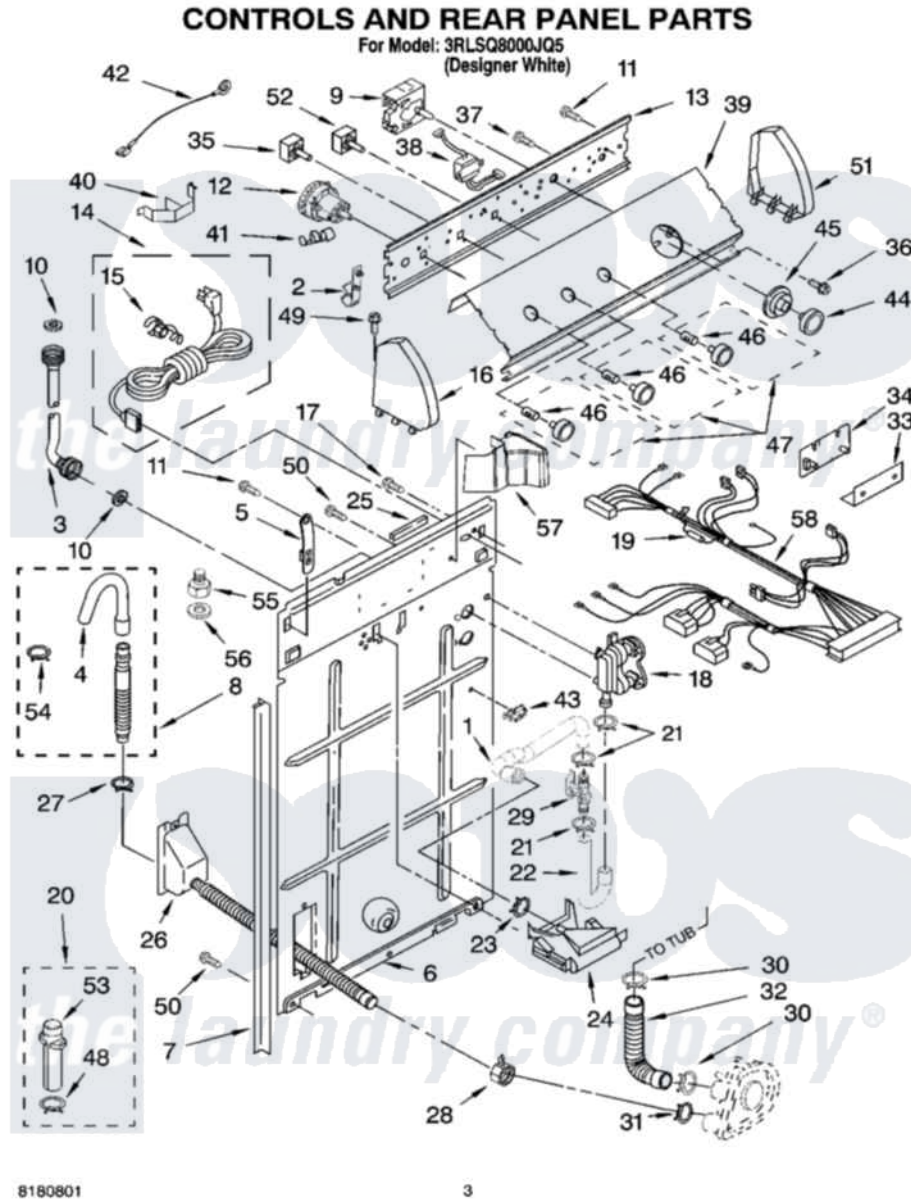

Whirlpool 3RLSQ8000JQ5 02 - CONTROLS AND REAR PANEL PARTS

Whirlpool Residential Whirlpool 3RLSQ8000JQ5 Washer Parts Parts Diagram 02 - CONTROLS AND REAR PANEL PARTS

[Click on the part number to view part](#)

Item	Original Part Number	Replaced By	Status	Part Description
1	3349365			Hose, Sensor
2	8317975			Restraint, Harness
3	3949382			Hose, Water Inlet
"	3949383			Hose, Water Inlet
4	3357027			Nozzle, Hose Drain
5	8568314			Strap, Console
6	8318405			Panel, Rear
7	62747			Pad, Rear Panel
8	3951609	285664		Hose
"	661577	285666		Hose
"	3357090	285702		Hose
9	3954727	W10116251		Timer, Control
10	3976300	16123		Washer Inlet-Hose Miscellaneous Parts Must be Ordered Separately.
11	90767			Screw, 8A X 3/8 HeX Washer Head Tapping