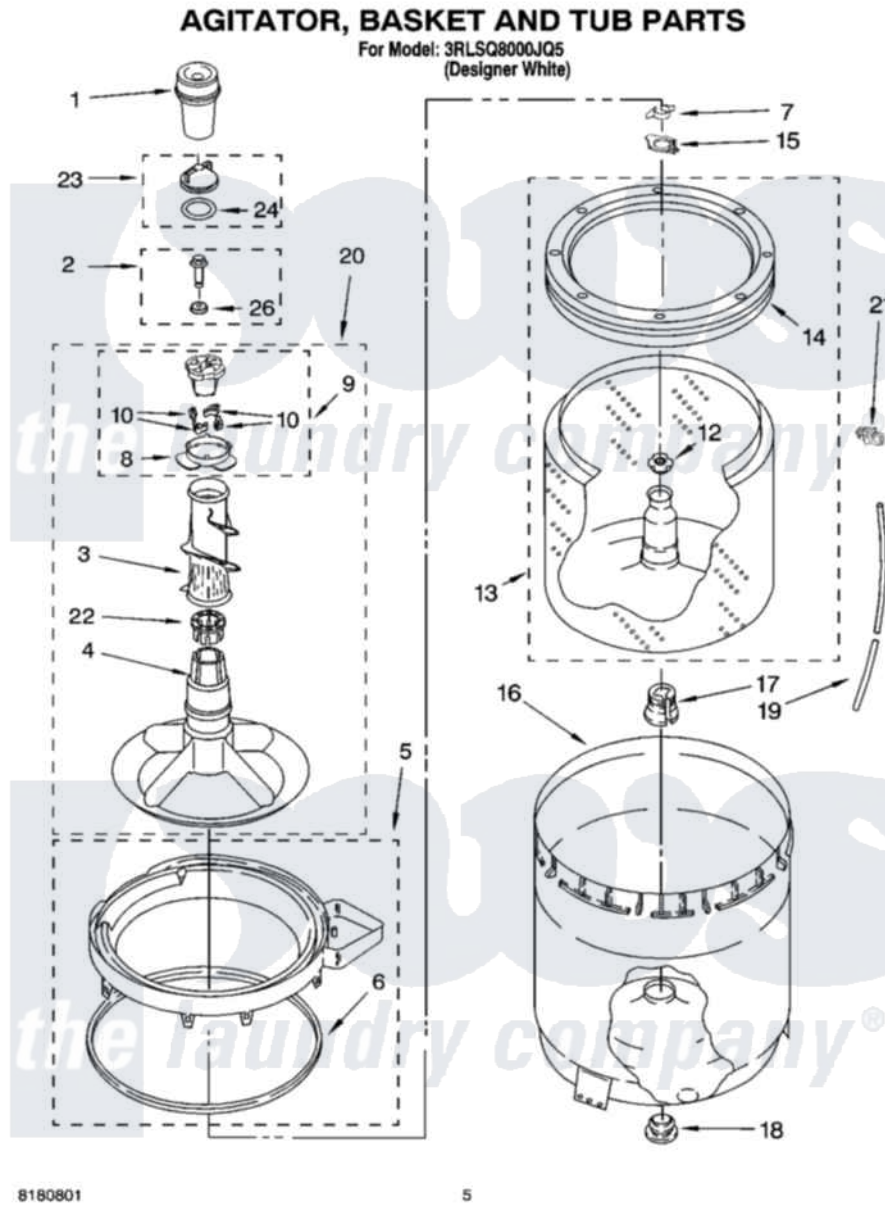

# Whirlpool 3RLSQ8000JQ5 03 - AGITATOR, BASKET AND TUB PARTS

Whirlpool Residential Whirlpool 3RLSQ8000JQ5 Washer Parts Parts Diagram 03 - AGITATOR, BASKET AND TUB PARTS

[Click on the part number to view part](#)

Item	Original Part Number	Replaced By	Status	Part Description
1	<a href="#">63580</a>			Dispenser, Fabric Softener
2	<a href="#">358237</a>			Screw And Washer
3	<a href="#">3363003</a>			Mover, Clothes
4	<a href="#">3951632</a>			Agitator
5	8528150	<a href="#">W10445870</a>		Ring-Tub
6	<a href="#">3976308</a>			Gasket, Tub Ring
7	<a href="#">3354845</a>			Clip, Agitator
8	<a href="#">3952374</a>			Bearing, Driven Cam
9	3951682	<a href="#">285809</a>		Cam-Agitator
10	3366877	<a href="#">80040</a>		Dog-Agitator
12	<a href="#">21366</a>			Nut, Spanner
13	8526017	<a href="#">W10389329</a>		Clothes Container, Assembly
14	8519788	<a href="#">387240</a>		Ring, Balance
15	<a href="#">8543666</a>			Washer, Agitator
16	<a href="#">63849</a>			Strain Relief, Power Cord
17	<a href="#">389140</a>			Tub Block, Basket Drive

18	<a href="#">383727</a>		Gasket, Centerpodt
19	3347780	<a href="#">353244</a>	Hose, Pressure Switch
20	<a href="#">3951744</a>		Agitator Assembly
21	<a href="#">2219077</a>		Clip, Pressure Switch Hose
22	<a href="#">3951608</a>		Spacer, Thrust
23	3354733	<a href="#">W10074580</a>	Cap, Barrier
24	3348855	<a href="#">W10072840</a>	Fabric Softener
26	<a href="#">3949550</a>		Washer