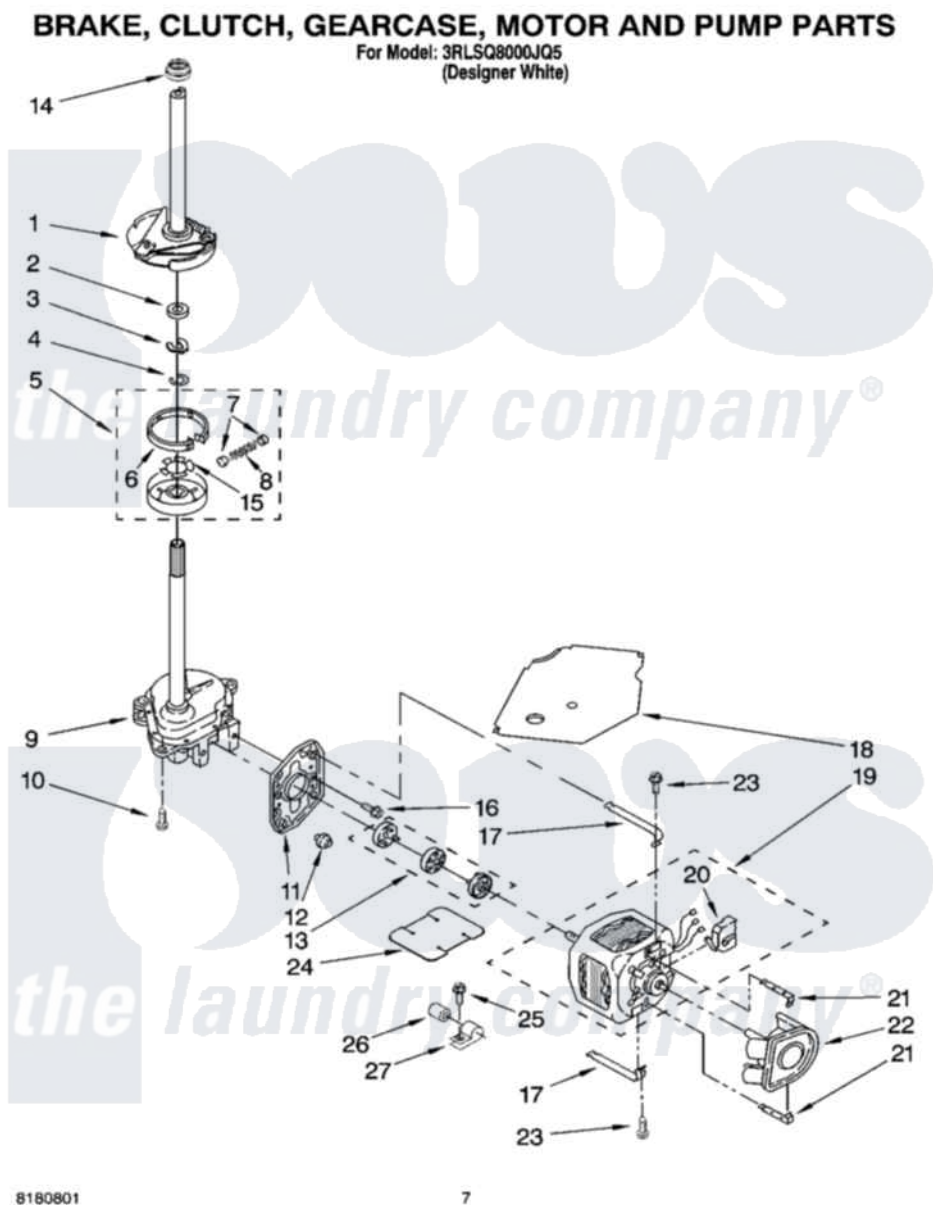

Whirlpool 3RLSQ8000JQ5 04 - BRAKE, CLUTCH, GEARCASE, MOTOR AND PUMP PARTS

Whirlpool [Residential Whirlpool 3RLSQ8000JQ5 Washer Parts](#) Parts Diagram 04 - BRAKE, CLUTCH, GEARCASE, MOTOR AND PUMP PARTS
Click on the part number to view part

Item	Original Part Number	Replaced By	Status	Part Description
1	388952	285792		Basketdrive
2	63292			Washer, Spin Tube Thrust
3	62697	W10080230		Ring, Spin Tube Support
4	63283	285353		Ring
5	3951311	285785		Clutch
6	3951308	285790		Lining
7	62646			Cap, Clutch Spring
8	3946792			Spring And Damper Assembly
9	3949118	3363395		Gearcase
10	3357334	3400516		Screw Anti-Rattle
11	62611			Plate, Motor Mount To Gearcase
12	62691			Grommet, Motor
13	285753	285753A		Coupling
14	8577374			Seal, Centerpost

15	3355454		Clip, Main Drive
16	3400516		Screw Anti-Rattle
17	3349637	W10086010	Retainer, Motor
18	3362089		Shield, Tub To Motor
19	3950297		Motor, Main Drive
20	8529896		Switch, Main Drive Motor
21	8546127		Retainer, Pump
22	3363394		Pump
23	3387485	273556	Screw, 10-16 X 5/8
24	8316060		Shield, Tub To Motor
25	62863	3390631	Screw, 10-16 X 3/8
26	8572719	482156	Capacitor
27	3949496		Clamp, Capacitor