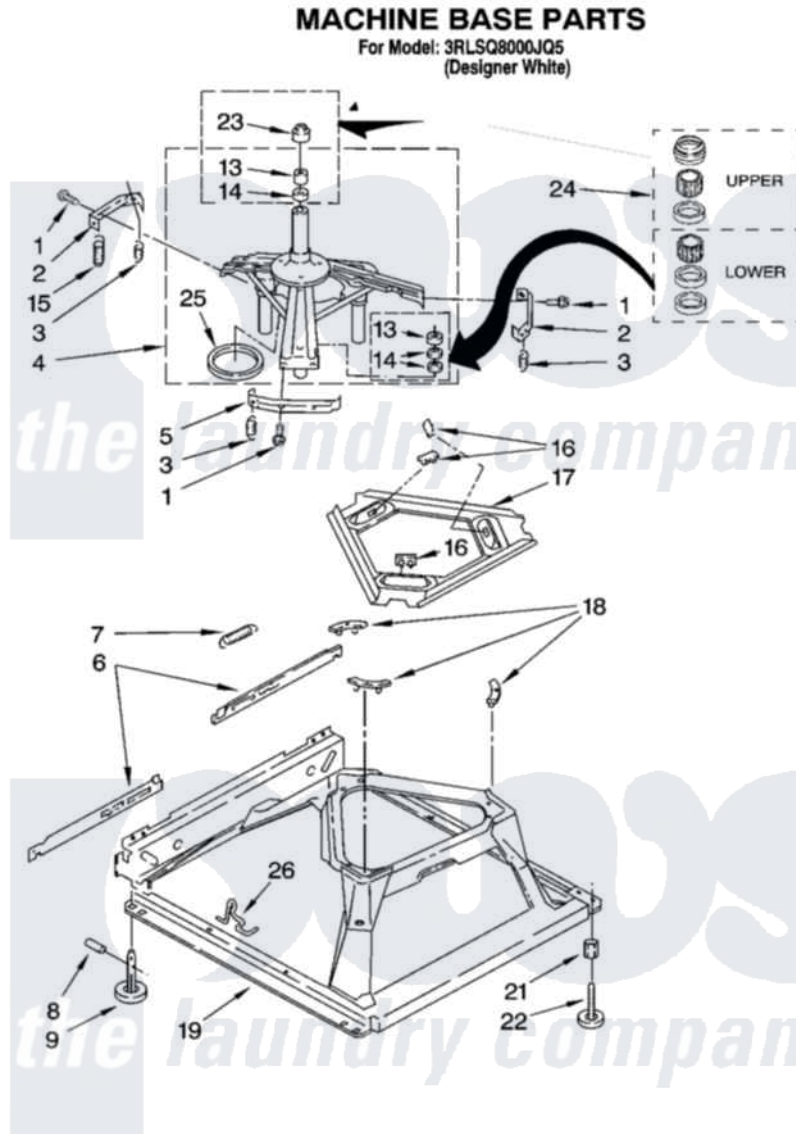

Whirlpool 3RLSQ8000JQ5 05 - MACHINE BASE PARTS

8

8180801

Whirlpool [Residential Whirlpool 3RLSQ8000JQ5 Washer Parts](#) Parts Diagram 05 - MACHINE BASE PARTS
Click on the part number to view part

Item	Original Part Number	Replaced By	Status	Part Description
1	3400076			Screw, Bracket Mounting
2	64067			Bracket, Spring Outer
3	63907			Spring, Suspension
4	8575214	280184		Support
5	64065			Bracket, Spring Outer
6	63466			Link, Leveling Mechanism
7	62597	8316845		Spring
8	62837			Pin, Knurled
9	62596	285244		Feet-Leveling
13	8546455			Bearing, Centerpost
14	357409	359449		Seal, Agitator Shaft
15	388492	W10250667		Spring, Counterweight
16	62568	285219		Pad
17	3946509			Plate, Suspension
18	3363660	285744		Pad
19	3946512	285771		Base

21	3359452		Nut, Lock
22	389102	W10001130	Foot, Leveling
23	8577376		Seal, Centerpost
24	285203		Centerpost Bearing Kit
25	63134		Ring, Sound Deadening
26	63806	W10145155	Retainer, Suspension Spring