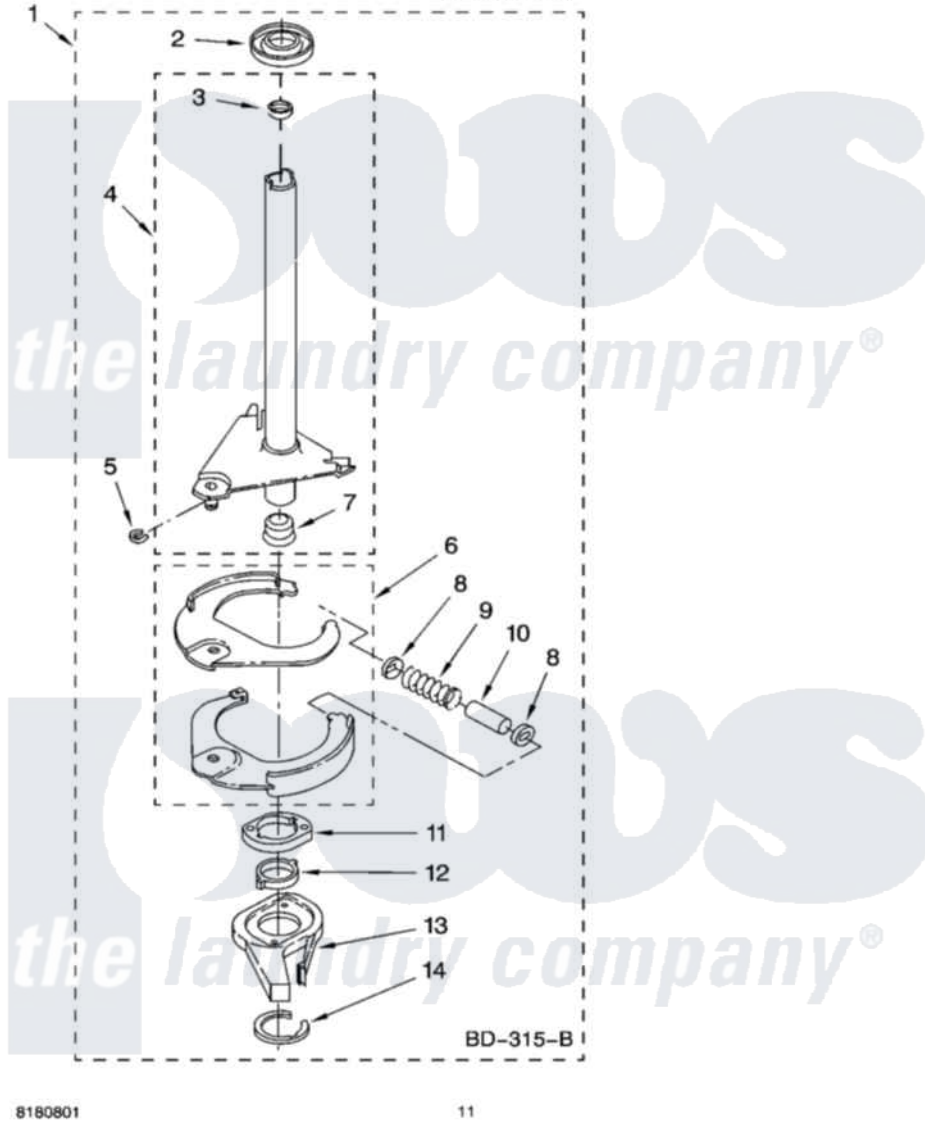

Whirlpool 3RLSQ8000JQ5 07 - BRAKE AND DRIVE TUBE PARTS

BRAKE AND DRIVE TUBE PARTS

For Model: 3RLSQ8000JQ5
(Designer White)

8180801

11

Whirlpool Residential Whirlpool 3RLSQ8000JQ5 Washer Parts Parts Diagram 07 - BRAKE AND DRIVE TUBE PARTS
Click on the part number to view part

Item	Original Part Number	Replaced By	Status	Part Description
1	388952	285792		Basketdrive
2	62658			Ring, Thrust
3	356427			Seal, Spin Pinion
4	64027	64208		Tube-Spin
5	64035	W10083190		Ring, Retaining
6	64232	285438		Shoe-Brake
7	62703	8546462		"T" Bearing, Spin Tube
8	3353956	285658		Sleeve
9	387806		Not Available	Spring, Brake
10	3355360	285658		Sleeve
11	661516	8546461		Cam, Brake Release
12	63022			Sleeve, Cam
13	64194	285790		Lining
14	90368	W10083200		Ring, Retaining
"	N/A		Not Available	FOLLOWING PARTS NOT ILLUSTRATED
"	285208			Lubricant