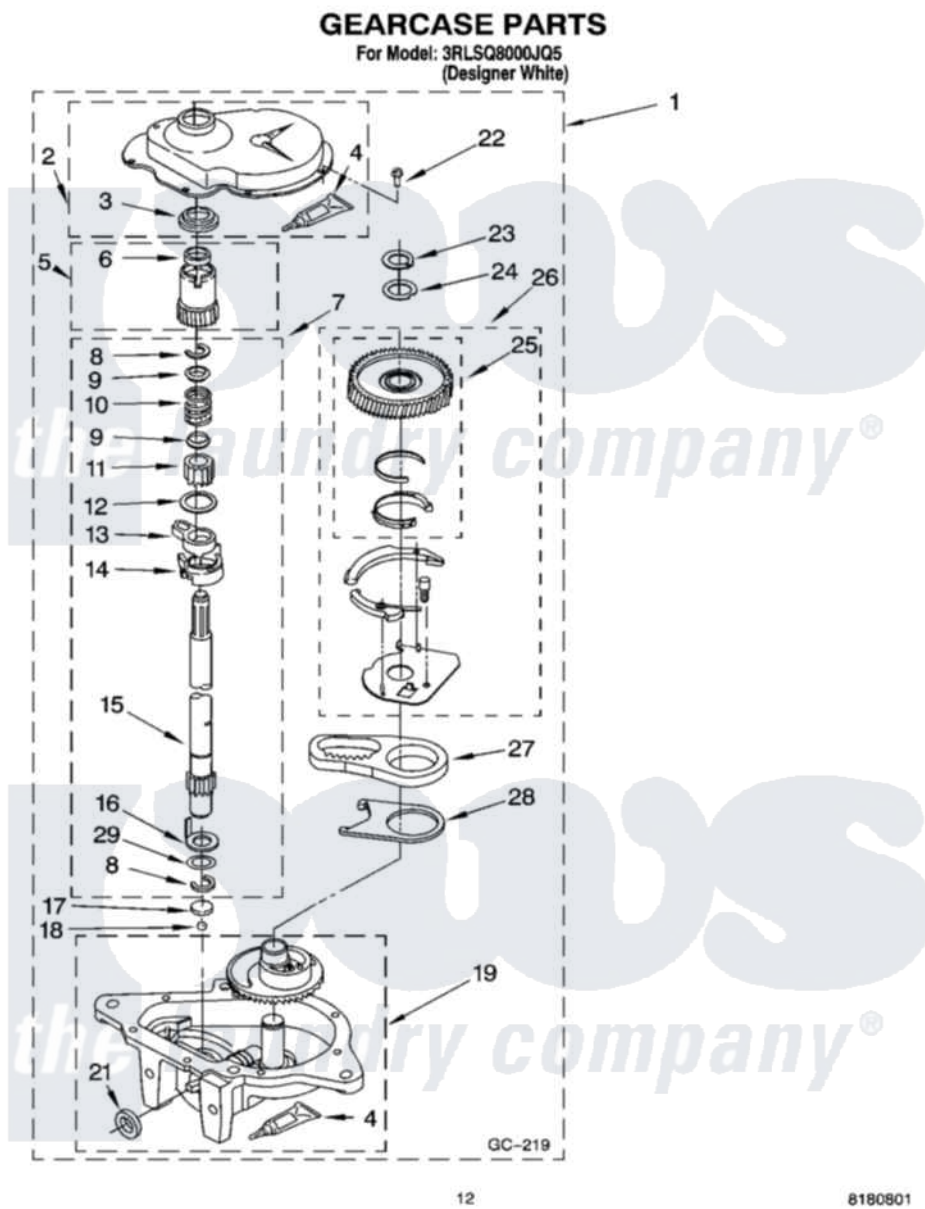

# Whirlpool 3RLSQ8000JQ5 08 - GEARCASE PARTS

12

8180801

Whirlpool Residential Whirlpool 3RLSQ8000JQ5 Washer Parts Parts Diagram 08 - GEARCASE PARTS  
Click on the part number to view part

Item	Original Part Number	Replaced By	Status	Part Description
1	3949118	<a href="#">3363395</a>		Gearcase
2	<a href="#">285202</a>			Cover, Gearcase
3	<a href="#">3349985</a>			Seal, Gearcase Cover
4	<a href="#">285195</a>			Sealer Sealer, Gasket
5	63320	<a href="#">285362</a>		Gear and Pinion
6	<a href="#">356427</a>			Seal, Spin Pinion
7	<a href="#">389387</a>			Shaft, Agitator
8	90369		Not Available	Ring, Retaining (2)
9	<a href="#">62677</a>			Retainer, Spring
10	<a href="#">62676</a>			Spring, Agitator
11	63273	<a href="#">285509</a>		Shaft, Agitator
12	<a href="#">62619</a>			Washer, Agitator Gear
13	62580	<a href="#">285206</a>		Cam-Agitator
14	62581	<a href="#">285206</a>		Cam-Agitator
15	<a href="#">285509</a>			Shaft, Agitator
16	<a href="#">62618</a>			Washer, Cam Thrust

17	16018	<a href="#">285205</a>	Bearing
18	85529	<a href="#">285205</a>	Bearing
19	3366851	<a href="#">3363395</a>	Gearcase
21	<a href="#">285352</a>		Seal Kit, Thrust Plug
22	<a href="#">3351614</a>		Screw, Gearcase Cover Mounting
23	3362552	<a href="#">285765</a>	Ring-Retr
24	285735	<a href="#">285766</a>	Washer Kit, Thrust
25	3348567	<a href="#">W102333584</a>	Gear-Spin
26	<a href="#">285595</a>		Neutral Assembly
27	3349296	<a href="#">8546456</a>	Rack, Connecting
28	<a href="#">62621</a>		Actuator, Shift
29	<a href="#">388815</a>		Washer, Intermediate 1 3976263 Miscellaneous Parts Bag 2 3976300 Washer, Inlet Hose 3 3366913 Clamp, Hose
"	BLANK	Not Available	GC-219