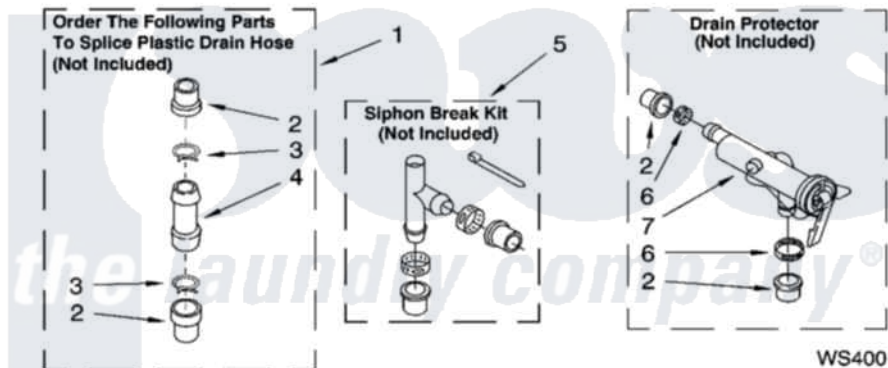

Whirlpool 3RLSQ8000JQ5 09 - WATER SYSTEM PARTS, OPTIONAL PARTS (NOT INCLUDED)

WATER SYSTEM PARTS

For Model: 3RLSQ8000JQ5
(Designer White)

8180801

13

Whirlpool [Residential Whirlpool 3RLSQ8000JQ5 Washer Parts](#) Parts Diagram 09 - WATER SYSTEM PARTS, OPTIONAL PARTS (NOT INCLUDED)
Click on the part number to view part

Item	Original Part Number	Replaced By	Status	Part Description
1	285442			Water System Parts
2	285321			Water System Parts
3	370447	285655		Clamp, Hose
4	16272			Connector, Straight
5	285320			Water System Parts
6	65349	285655		Clamp, Hose
7	367031			Water System Parts
	72017			Paint, Touch-Up
"	350938			Paint, Pressurized Spray B
"	350930			Paint, Pressurized Spray B
"	799344			Paint, Touch-Up)
"	N/A		Not Available	OIL
"	350572			Oil
"	N/A		Not Available	LUBRICANT
"	285208			Lubricant