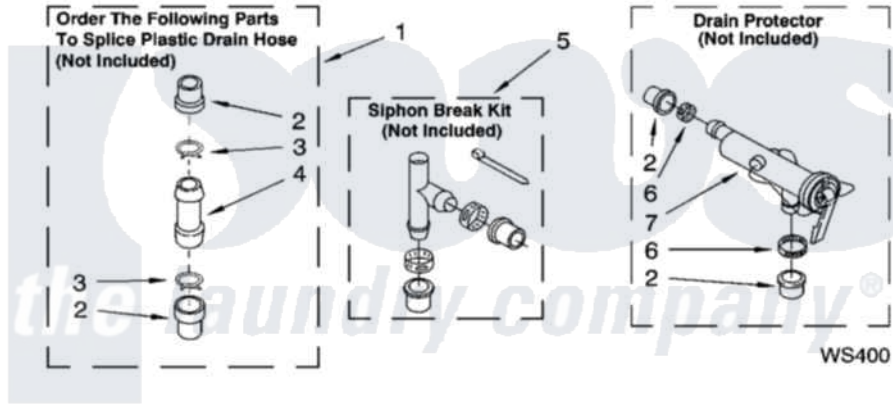

**WATER SYSTEM PARTS**

For Model: 3RLSQ8033RW0  
(White/Grey)

8180712

13

Whirlpool [Residential Whirlpool 3RLSQ8033RW0 Washer Parts](#) Parts Diagram 09 - WATER SYSTEM PARTS  
Click on the part number to view part

Item	Original Part Number	Replaced By	Status	Part Description
1	<a href="#">285442</a>			Water System Parts
2	<a href="#">285321</a>			Water System Parts
3	370447	<a href="#">285655</a>		Clamp, Hose
4	<a href="#">16272</a>			Connector, Straight
5	<a href="#">285320</a>			Water System Parts
6	65349	<a href="#">285655</a>		Clamp, Hose
7	<a href="#">367031</a>			Water System Parts