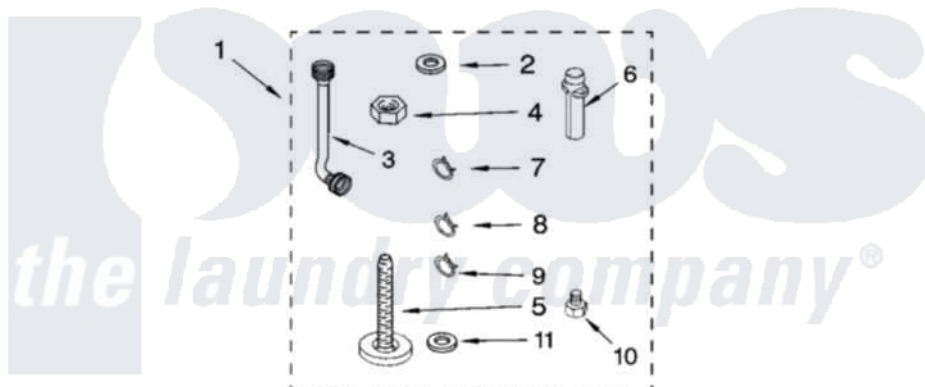

Whirlpool 3RLSQ8033RW0 10 - MISCELLANEOUS PARTS, OPTIONAL PARTS (NOT INCLUDED)

MISCELLANEOUS PARTS

For Model: 3RLSQ8033RW0
(White/Grey)

Whirlpool [Residential Whirlpool 3RLSQ8033RW0 Washer Parts](#) Parts Diagram 10 - MISCELLANEOUS PARTS, OPTIONAL PARTS (NOT INCLUDED).
Click on the part number to view part

| Item | Original Part Number | Replaced By | Status | Part Description |
|------|-------------------------|---------------------------|--------|---|
| 1 | 8541754 | | | Miscellaneous Parts Bag |
| 2 | 3976300 | 16123 | | Washer Inlet-Hose Miscellaneous Parts Must be Ordered Separately. |
| 3 | 3949382 | | | Hose, Water Inlet |
| " | 3949383 | | | Hose, Water Inlet |
| 4 | 3359452 | | | Nut, Lock |
| 5 | 389102 | W10001130 | | Foot, Leveling |
| 6 | 3363920 | 3363920A | | Adapter |
| 7 | 3366912 | 356138 | | Clamp, Hose |
| 8 | 3366913 | 3357331 | | Clamp, Drain |
| 9 | 356138 | | | Clamp, Hose |
| 10 | 3357397 | | | Adapter, Water Inlet Hose |
| 11 | 3976290 | 3357450 | | Washer, Water Inlet Hose |
| | 72017 | | | Paint, Touch-Up |