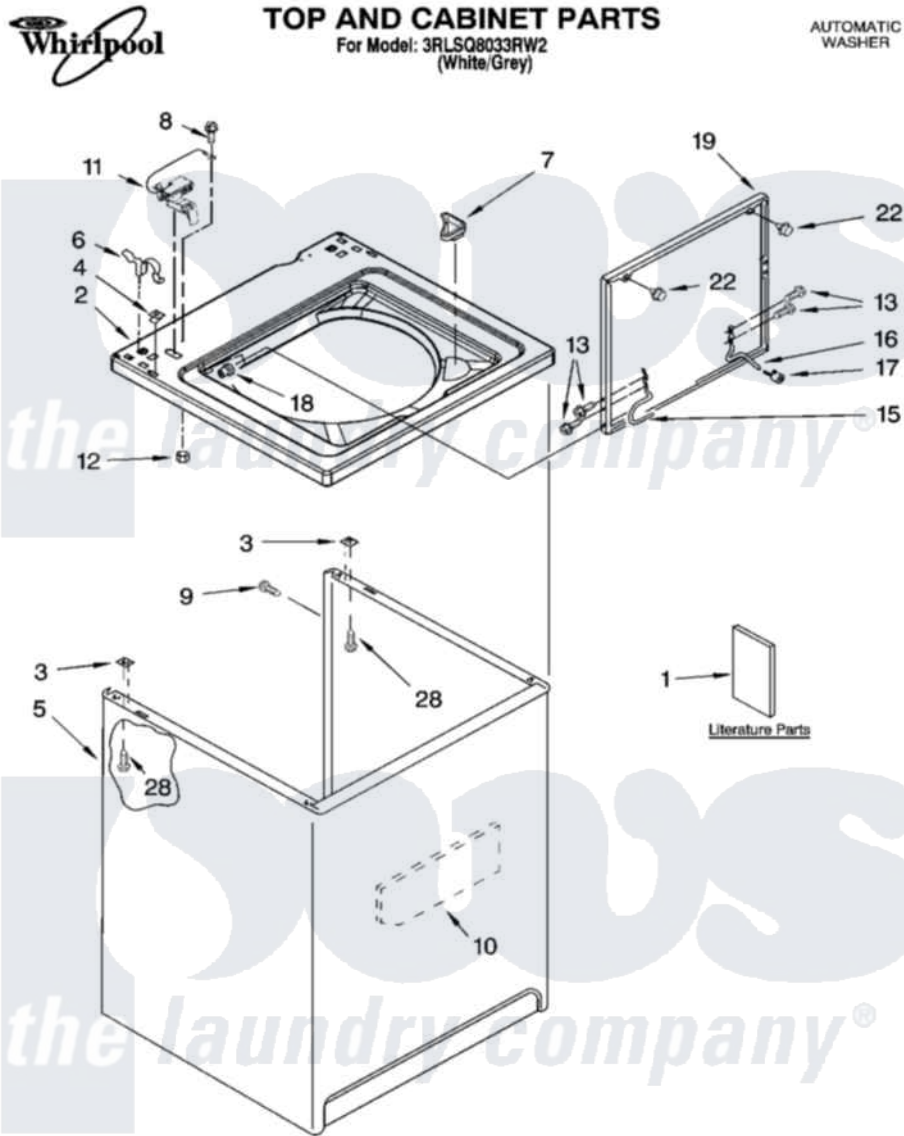

# Whirlpool 3RLSQ8033RW2 01 - TOP AND CABINET PARTS

4-06 Litho in U.S.A. (drd)

1

Part No. 8180802

Whirlpool [Residential Whirlpool 3RLSQ8033RW2 Washer Parts](#) Parts Diagram 01 - TOP AND CABINET PARTS  
 Click on the part number to view part

Item	Original Part Number	Replaced By	Status	Part Description
1	8316566		Not Available	Installation Instructions
"	8558611		Not Available	Use & Care Guide
"	3954738		Not Available	Wiring Diagram
"	8315975		Not Available	Guide, User & Installation (UK)
2	<a href="#">8318064</a>			Top
3	62750			Spacer, Cabinet To Top (4)
4	<a href="#">357213</a>			Nut, Push-In
5	<a href="#">63424</a>			Cabinet
6	<a href="#">62780</a>			Clip, Top And Cabinet And Rear Panel
7	<a href="#">3362952</a>			Dispenser, Bleach
8	<a href="#">3351614</a>			Screw, Gearcase Cover Mounting
9	3357011	<a href="#">308685</a>		Side Trim )
10	<a href="#">3976348</a>			Absorber, Sound
11	<a href="#">8318084</a>			Switch, Lid
12	8533959	<a href="#">680762</a>		Nut

13	3351355	<a href="#">W10119828</a>	Screw, Lid Hinge Mounting
15	<a href="#">8318088</a>		Hinge, Lid
16	<a href="#">54583</a>		Hinge, Lid
17	<a href="#">19119</a>		Bumper, Lid Hinge
18	<a href="#">21258</a>		Bearing, Lid Hinge
19	8541743	<a href="#">3957510</a>	Lid
22	<a href="#">9724509</a>		Bumper, Lid
28	<a href="#">3390631</a>		Screw, 10-16 X 3/8