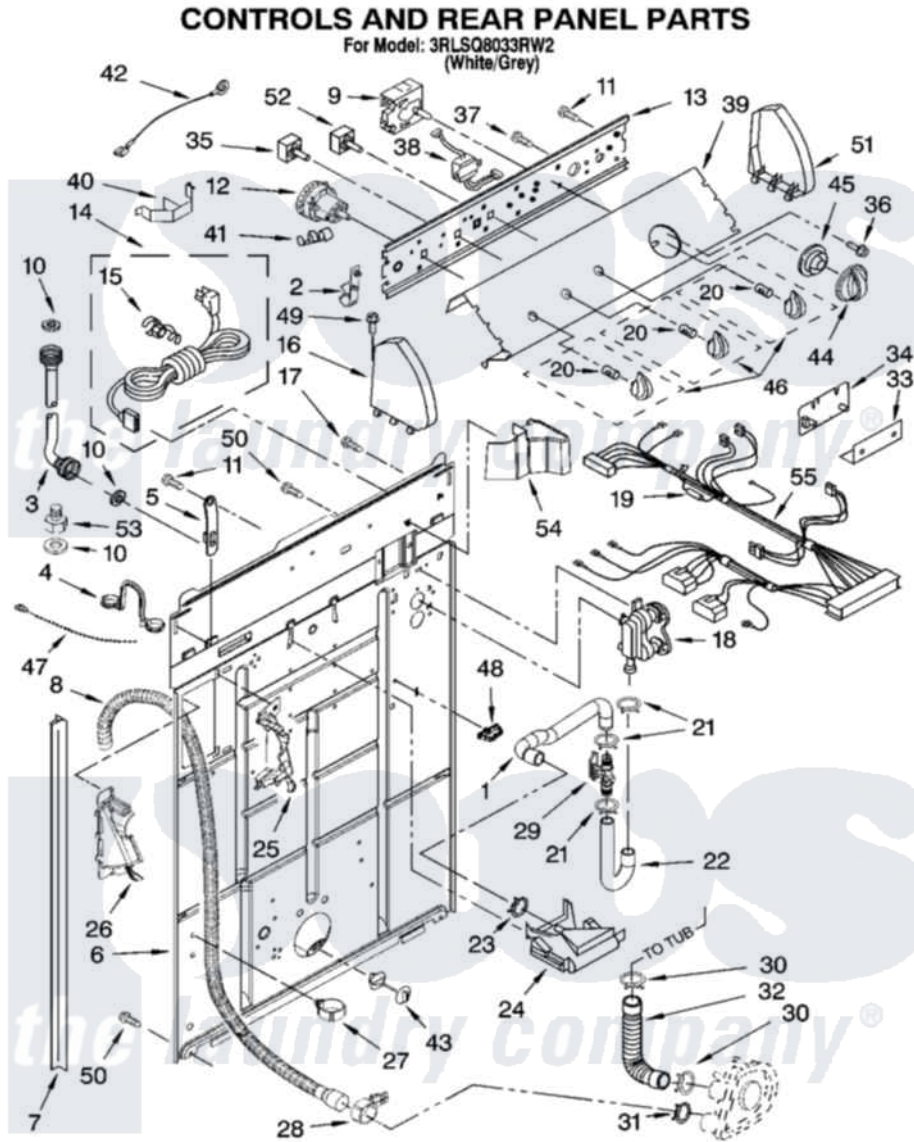

Whirlpool 3RLSQ8033RW2 02 - CONTROLS AND REAR PANEL PARTS

8180802

3

Whirlpool [Residential Whirlpool 3RLSQ8033RW2 Washer Parts](#) Parts Diagram 02 - CONTROLS AND REAR PANEL PARTS

[Click on the part number to view part](#)

Item	Original Part Number	Replaced By	Status	Part Description
1	3349365			Hose, Sensor
2	8317975			Restraint, Harness
3	3949382			Hose, Water Inlet
"	3949383			Hose, Water Inlet
4	8577378			U-Bend, Drain Hose
5	8568314			Strap, Console
6	8318015			Panel, Rear
7	62747			Pad, Rear Panel
8	8559374	W10096921		Drain Hose Assembly
9	3954727	W10116251		Timer, Control
10	3976300	16123		Washer Inlet-Hose Miscellaneous Parts Must be Ordered Separately.
11	90767			Screw, 8A X 3/8 HeX Washer Head Tapping
12	3366848	W10339229		Switch-WL
13	8544893			Bracket, Control