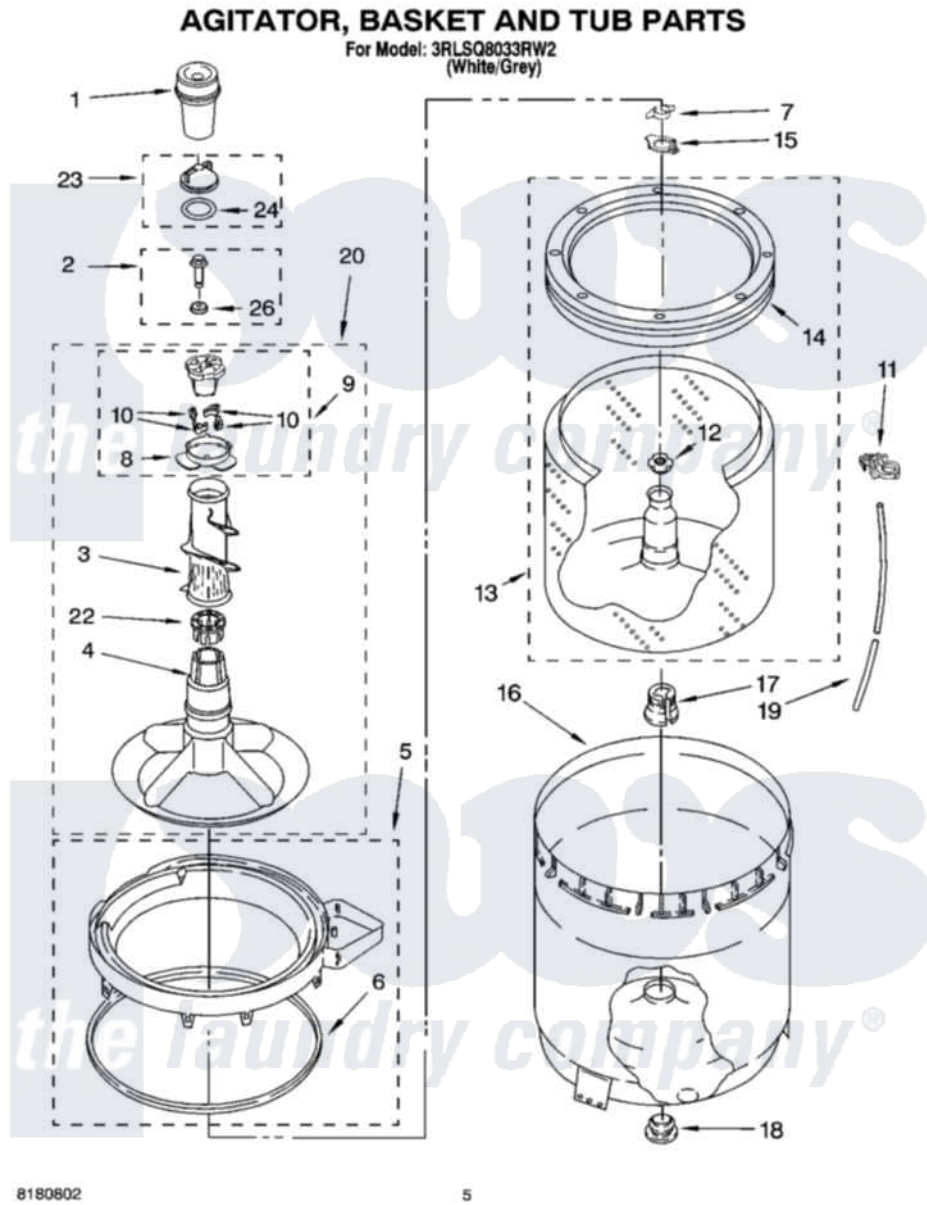

Whirlpool 3RLSQ8033RW2 03 - AGITATOR, BASKET AND TUB PARTS

8180802

5

Whirlpool Residential Whirlpool 3RLSQ8033RW2 Washer Parts Parts Diagram 03 - AGITATOR, BASKET AND TUB PARTS

Click on the part number to view part

Item	Original Part Number	Replaced By	Status	Part Description
1	63580			Dispenser, Fabric Softener
2	358237			Screw And Washer
3	3363003			Mover, Clothes
4	3951632			Agitator
5	8528150	W10445870		Ring-Tub
6	3976308			Gasket, Tub Ring
7	3354845			Clip, Agitator
8	3952374			Bearing, Driven Cam
9	3951682	285809		Cam-Agitator
10	3366877	80040		Dog-Agitator
11	2219077			Clip, Pressure Switch Hose
12	21366			Nut, Spanner
13	8526017	W10389329		Clothes Container, Assembly
14	8519788	387240		Ring, Balance
15	8543666			Washer, Agitator
16	63849			Strain Relief, Power Cord

17	389140		Tub Block, Basket Drive
18	383727		Gasket, Centerpodt
19	3347780	353244	Hose, Pressure Switch
20	3951744		Agitator Assembly
22	3951608		Spacer, Thrust
23	3354733	W10074580	Cap, Barrier
24	3348855	W10072840	Fabric Softener
26	3949550		Washer