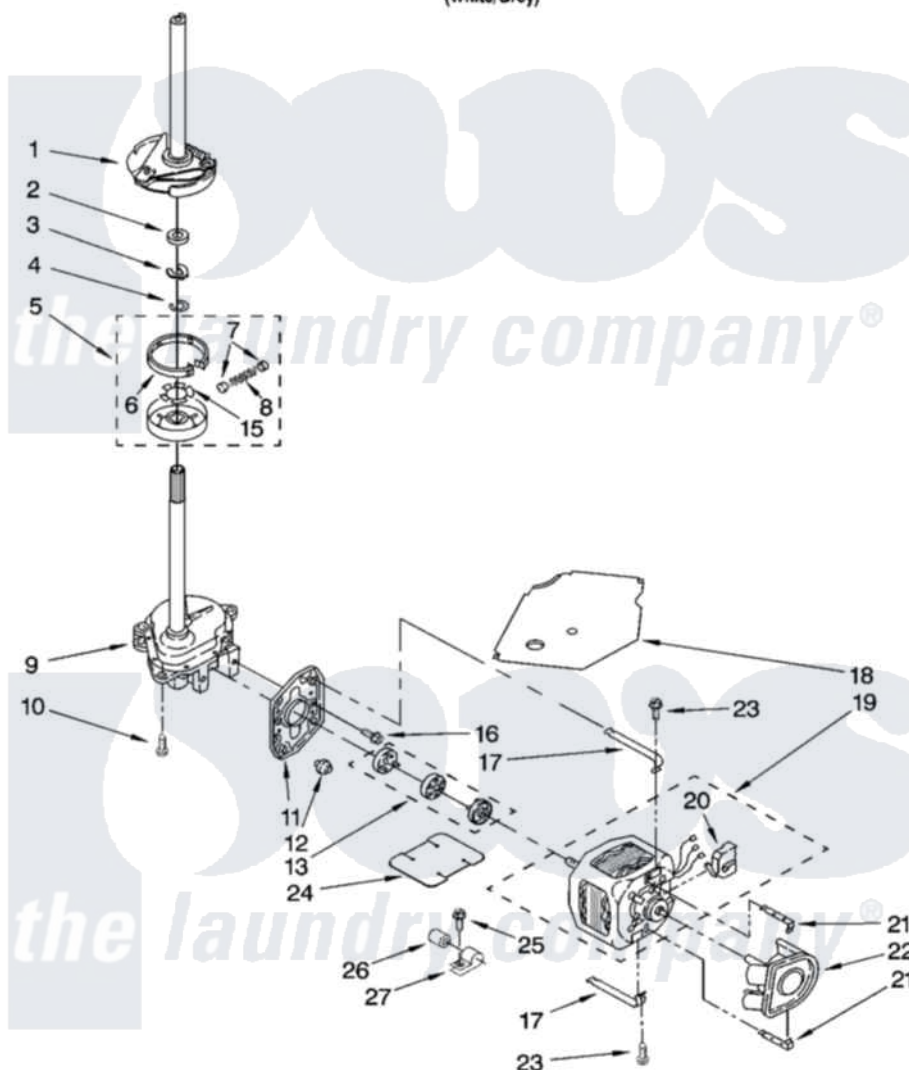

Whirlpool 3RLSQ8033RW2 04 - BRAKE, CLUTCH, GEARCASE, MOTOR AND PUMP PARTS

BRAKE, CLUTCH, GEARCASE, MOTOR AND PUMP PARTS

For Model: 3RLSQ8033RW2
(White/Grey)

8190802

7

Whirlpool [Residential Whirlpool 3RLSQ8033RW2 Washer Parts](#) Parts Diagram 04 - BRAKE, CLUTCH, GEARCASE, MOTOR AND PUMP PARTS

[Click on the part number to view part](#)

Item	Original Part Number	Replaced By	Status	Part Description
1	388952	285792		Basketdrive
2	63292			Washer, Spin Tube Thrust
3	62697	W10080230		Ring, Spin Tube Support
4	63283	285353		Ring
5	3951311	285785		Clutch
6	3951308	285790		Lining
7	62646			Cap, Clutch Spring
8	3946792			Spring And Damper Assembly
9	3949118	3363395		Gearcase
10	3357334	3400516		Screw Anti-Rattle
11	62611			Plate, Motor Mount To Gearcase
12	62691			Grommet, Motor
13	285753	285753A		Coupling
15	3355454			Clip, Main Drive

16	3400516		Screw Anti-Rattle
17	3349637	W10086010	Retainer, Motor
18	3362089		Shield, Tub To Motor
19	3950297		Motor, Main Drive
20	8529896		Switch, Main Drive Motor
21	8546127		Retainer, Pump
22	3363394		Pump
23	3387485	273556	Screw, 10-16 X 5/8
24	8316060		Shield, Tub To Motor
25	62863	3390631	Screw, 10-16 X 3/8
26	8572719	482156	Capacitor
27	3949496		Clamp, Capacitor