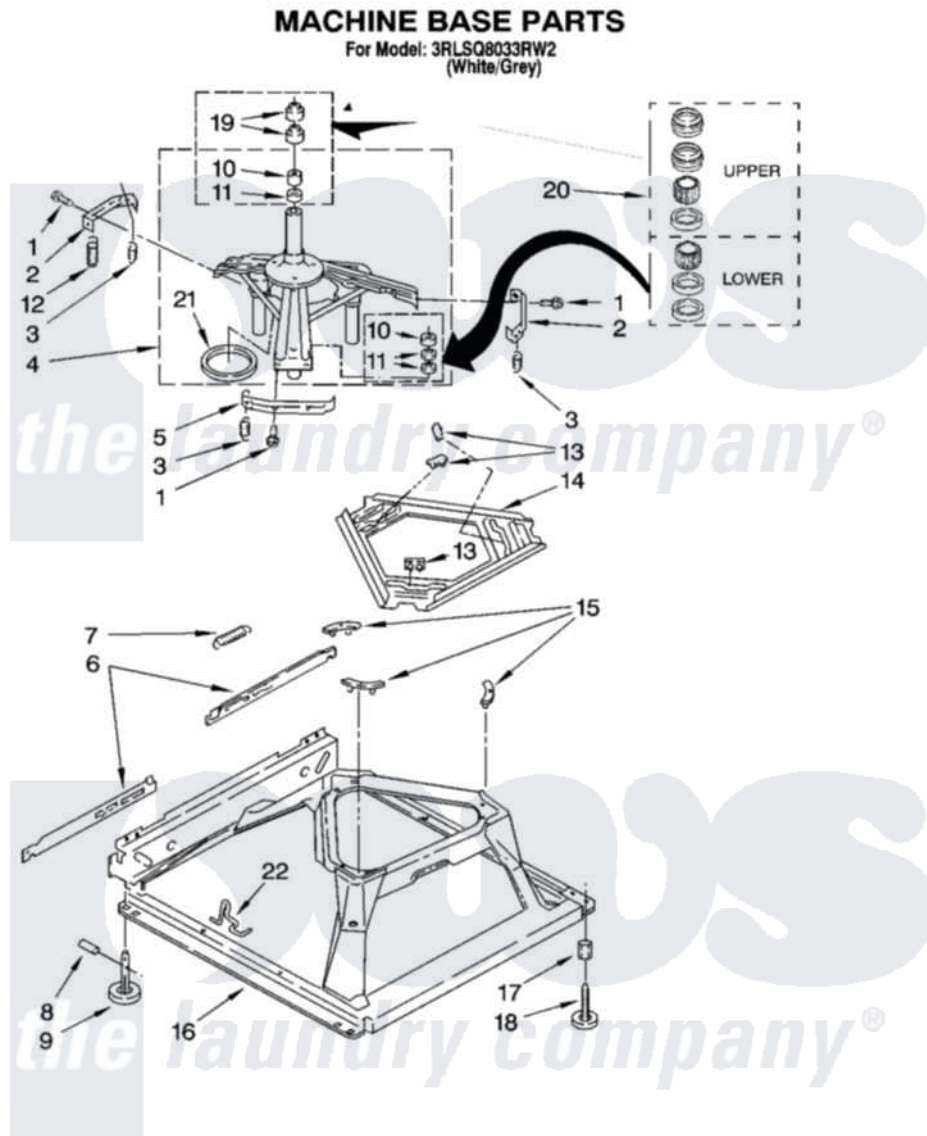

Whirlpool 3RLSQ8033RW2 05 - MACHINE BASE PARTS

8

8180802

Whirlpool [Residential Whirlpool 3RLSQ8033RW2 Washer Parts](#) Parts Diagram 05 - MACHINE BASE PARTS
Click on the part number to view part

Item	Original Part Number	Replaced By	Status	Part Description
1	3400076			Screw, Bracket Mounting
2	64067			Bracket, Spring Outer
3	63907			Spring, Suspension
4	8575214	280184		Support
5	64065			Bracket, Spring Outer
6	63466			Link, Leveling Mechanism
7	62597	8316845		Spring
8	62837			Pin, Knurled
9	62596	285244		Feet-Leveling
10	8546455			Bearing, Centerpost
11	357409	359449		Seal, Agitator Shaft
12	388492	W10250667		Spring, Counterweight
13	62568	285219		Pad
14	3946509			Plate, Suspension
15	3363660	285744		Pad
16	3946512	285771		Base

17	3359452		Nut, Lock
18	389102	W10001130	Foot, Leveling
19	356934	8577376	Seal, Centerpost
20	285203		Centerpost Bearing Kit
21	63134		Ring, Sound Deadening
22	63806	W10145155	Retainer, Suspension Spring