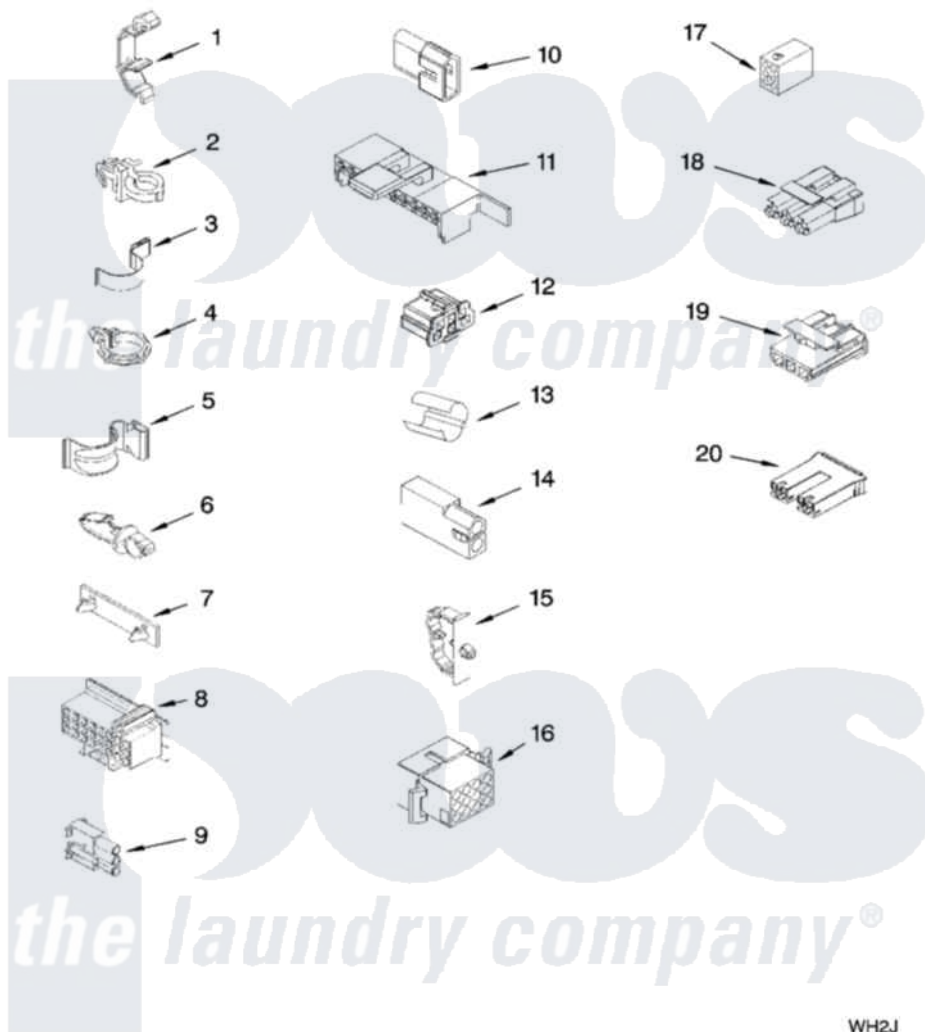

Whirlpool 3RLSQ8033RW2 06 - WIRING HARNESS PARTS

WIRING HARNESS PARTS

For Model: 3RLSQ8033RW2
(White/Grey)

8180802

9

WH2J

Whirlpool [Residential Whirlpool 3RLSQ8033RW2 Washer Parts](#) Parts Diagram 06 - WIRING HARNESS PARTS

[Click on the part number to view part](#)

Item	Original Part Number	Replaced By	Status	Part Description
1	3349557			Retainer, Harness
2	388498		Not Available	Clip, Harness
3	3347812	8528351		Clip
4	3352501	8559320		Restraint, Hose
5	90016			Clip, Pressure Switch Hose
6	3390496	8281256		Clip, Harness
7	389379			Retainer, Side To Feature Panel
8	3948614			Disconnect Block
"	352089			Timer, Block Disconnect
9	62889			Receptacle, Terminal
10	353424			Plug, Terminal
11	62505			Block, Disconnect
12	3347243			Block, Disconnect
13	63523			Harness, Protector
14	717252			Receptacle, Terminal
15	3352944			Clip, Harness

16	3390423		Not Available	Block, Disconnect (12-Way) (Timer) (Use Term. 94613)
17	3347730		Not Available	Receptacle, (6-Way) (Use Term. 94613)
18	3948617	2172937		Connector
19	3360056			Connector
20	3354925			Block, Connector
"	3354926			Block, Connector