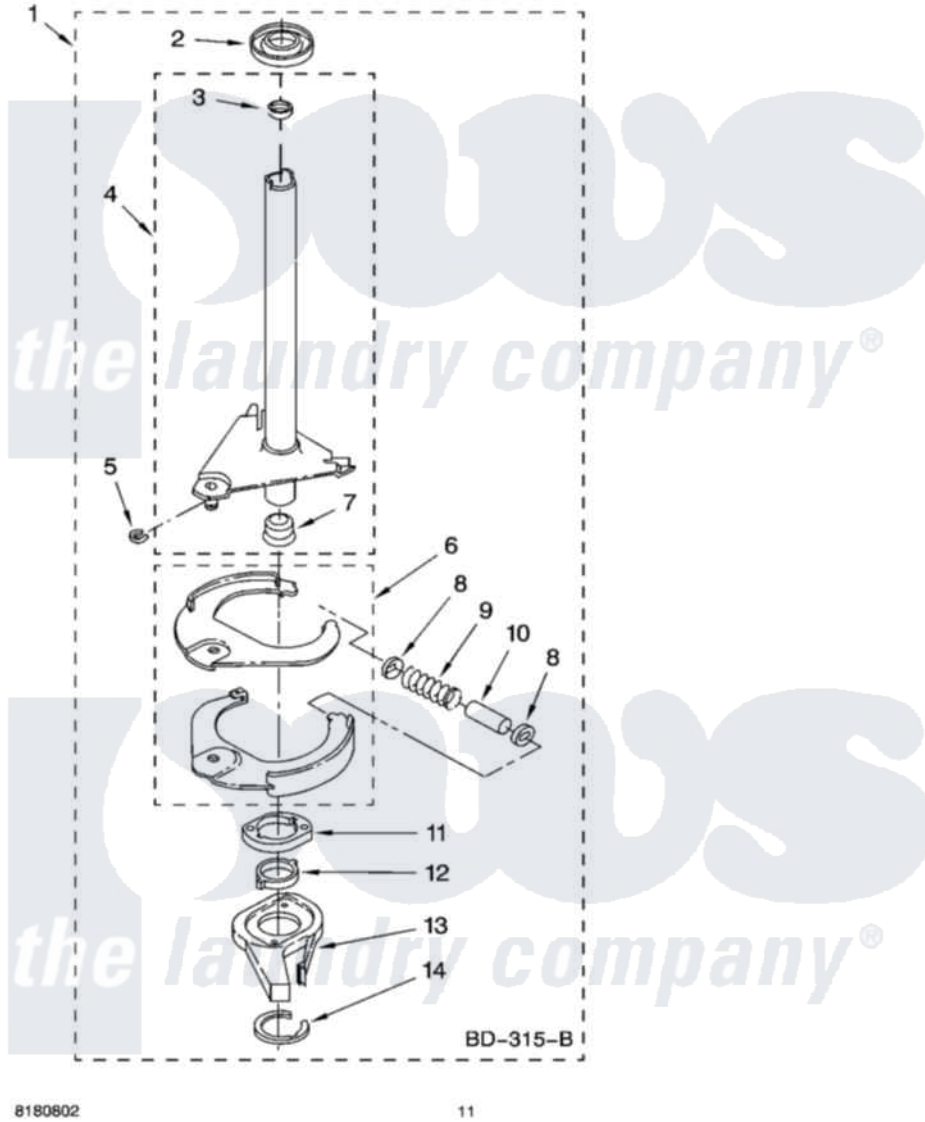

Whirlpool 3RLSQ8033RW2 07 - BRAKE AND DRIVE TUBE PARTS

BRAKE AND DRIVE TUBE PARTS

For Model: 3RLSQ8033RW2
(White/Grey)

8180802

11

Whirlpool Residential Whirlpool 3RLSQ8033RW2 Washer Parts Parts Diagram 07 - BRAKE AND DRIVE TUBE PARTS

Click on the part number to view part

Item	Original Part Number	Replaced By	Status	Part Description
1	388952	285792		Basketdrive
2	62658			Ring, Thrust
3	356427			Seal, Spin Pinion
4	64027	64208		Tube-Spin
5	64035	W10083190		Ring, Retaining
6	64232	285438		Shoe-Brake
7	62703	8546462		"T" Bearing, Spin Tube
8	3353956	285658		Sleeve
9	387806		Not Available	Spring, Brake
10	3355360	285658		Sleeve
11	661516	8546461		Cam, Brake Release
12	63022			Sleeve, Cam
13	64194	285790		Lining
14	90368	W10083200		Ring, Retaining
"	BLANK		Not Available	Following Parts Not Illustrated
"	285208			Lubricant