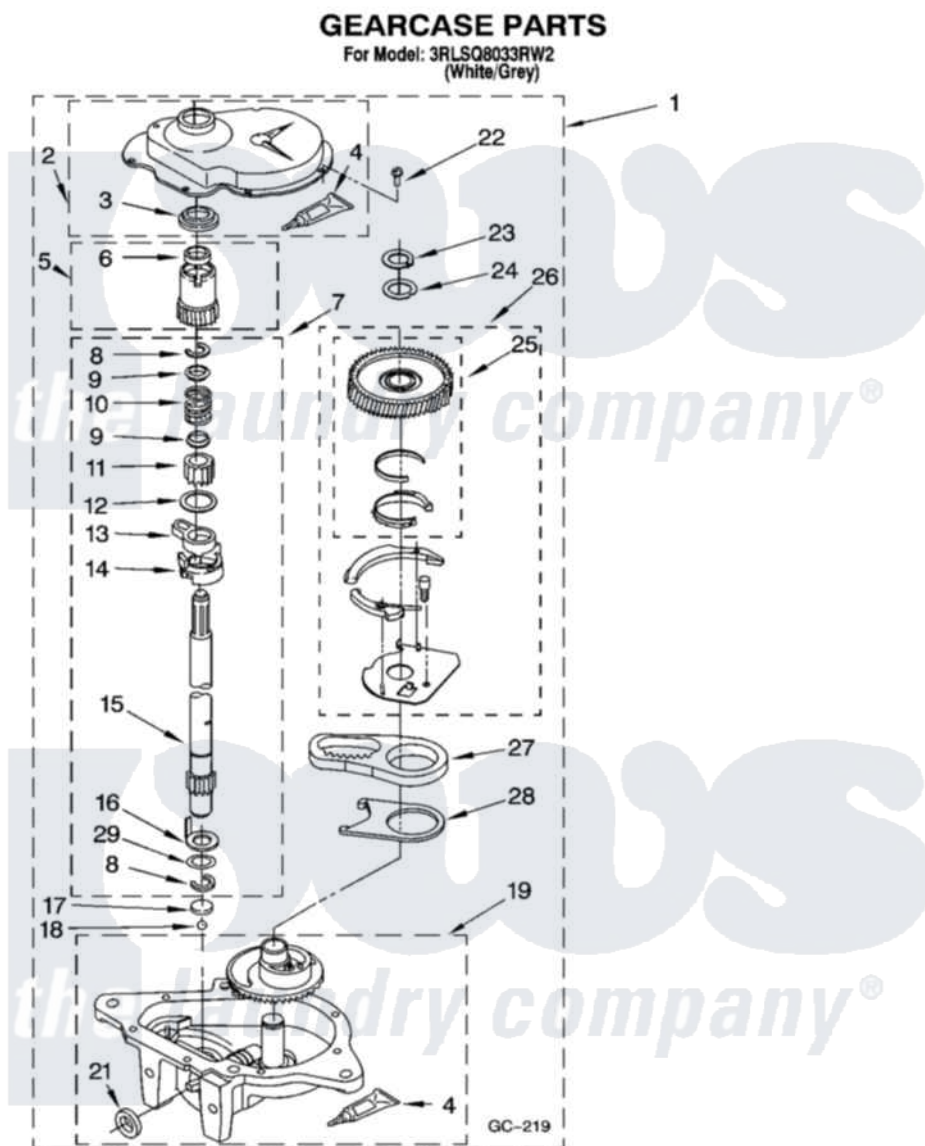

**Whirlpool 3RLSQ8033RW2 08 - GEARCASE PARTS, OPTIONAL PARTS
(NOT INCLUDED)**

12

8180802

Whirlpool Residential Whirlpool 3RLSQ8033RW2 Washer Parts Parts Diagram 08 - GEARCASE PARTS, OPTIONAL PARTS (NOT INCLUDED)

Click on the part number to view part

Item	Original Part Number	Replaced By	Status	Part Description
1	3949118	3363395		Gearcase
2	285202			Cover, Gearcase
3	3349985			Seal, Gearcase Cover
4	285195			Sealer Sealer, Gasket
5	63320	285362		Gear and Pinion
6	356427			Seal, Spin Pinion
7	389387			Shaft, Agitator
8	90369		Not Available	Ring, Retaining (2)
9	62677			Retainer, Spring
10	62676			Spring, Agitator
11	63273	285509		Shaft, Agitator
12	62619			Washer, Agitator Gear
13	62580	285206		Cam-Agitator
14	62581	285206		Cam-Agitator
15	285509			Shaft, Agitator

16	62618		Washer, Cam Thrust
17	16018	285205	Bearing
18	85529	285205	Bearing
19	3366851	3363395	Gearcase
21	285352		Seal Kit, Thrust Plug
22	3351614		Screw, Gearcase Cover Mounting
23	3362552	285765	Ring-Retrn
24	285735	285766	Washer Kit, Thrust
25	3348567	W10233584	Gear-Spin
26	285595		Neutral Assembly
27	3349296	8546456	Rack, Connecting
28	62621		Actuator, Shift
29	388815		Washer, Intermediate 1 3976263 Miscellaneous Parts Bag 2 3976300 Washer, Inlet Hose 3 3366913 Clamp, Hose
	72017		Paint, Touch-Up
"	350938		Paint, Pressurized Spray B
"	350930		Paint, Pressurized Spray B
"	799344		Paint, Touch-Up)
"	BLANK	Not Available	OIL
"	350572		Oil
"	BLANK	Not Available	LUBRICANT
"	285208		Lubricant
"	BLANK	Not Available	SEALER
"	285195		Sealer Sealer, Gasket
"	BLANK	Not Available	ACCESSORY PARTS
"	367031		Water System Parts
"	280129	280129A	Break-Sphn
"	280130	280130A	Adapter
"	280131	40922	Hose