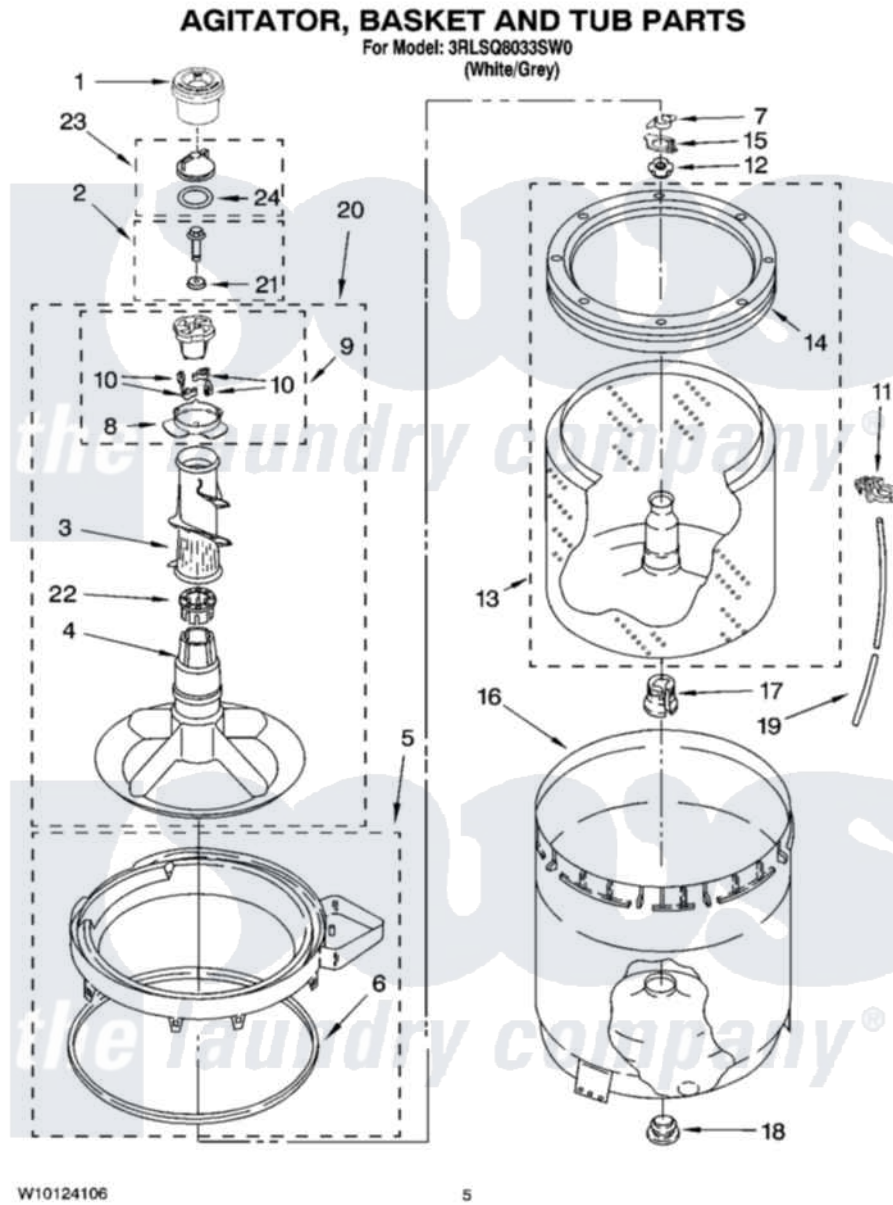

# Whirlpool 3RLSQ8033SW0 03 - AGITATOR, BASKET AND TUB PARTS

Whirlpool Residential Whirlpool 3RLSQ8033SW0 Washer Parts Parts Diagram 03 - AGITATOR, BASKET AND TUB PARTS

[Click on the part number to view part](#)

Item	Original Part Number	Replaced By	Status	Part Description
1	8575076	<a href="#">8575076A</a>		Dispenser
2	<a href="#">W10003790</a>			Screw And Washer
3	<a href="#">3363003</a>			Mover, Clothes
4	<a href="#">3951632</a>			Agitator
5	8528150	<a href="#">W10445870</a>		Ring-Tub
6	<a href="#">3976308</a>			Gasket, Tub Ring
7	<a href="#">3354845</a>			Clip, Agitator
8	<a href="#">3952374</a>			Bearing, Driven Cam
9	3951682	<a href="#">285809</a>		Cam-Agitator
10	3366877	<a href="#">80040</a>		Dog-Agitator
11	<a href="#">2219077</a>			Clip, Pressure Switch Hose
12	<a href="#">21366</a>			Nut, Spanner
13	8526017	<a href="#">W10389329</a>		Clothes Container, Assembly
14	8519788	<a href="#">387240</a>		Ring, Balance
15	<a href="#">8543666</a>			Washer, Agitator
16	<a href="#">63849</a>			Strain Relief, Power Cord

17	<a href="#">389140</a>		Tub Block, Basket Drive
18	<a href="#">383727</a>		Gasket, Centerpodt
19	3347780	<a href="#">353244</a>	Hose, Pressure Switch
20	<a href="#">3951744</a>		Agitator Assembly
21	<a href="#">3949550</a>		Washer
22	<a href="#">3951608</a>		Spacer, Thrust
23	3354733	<a href="#">W10074580</a>	Cap, Barrier
24	3348855	<a href="#">W10072840</a>	Fabric Softener