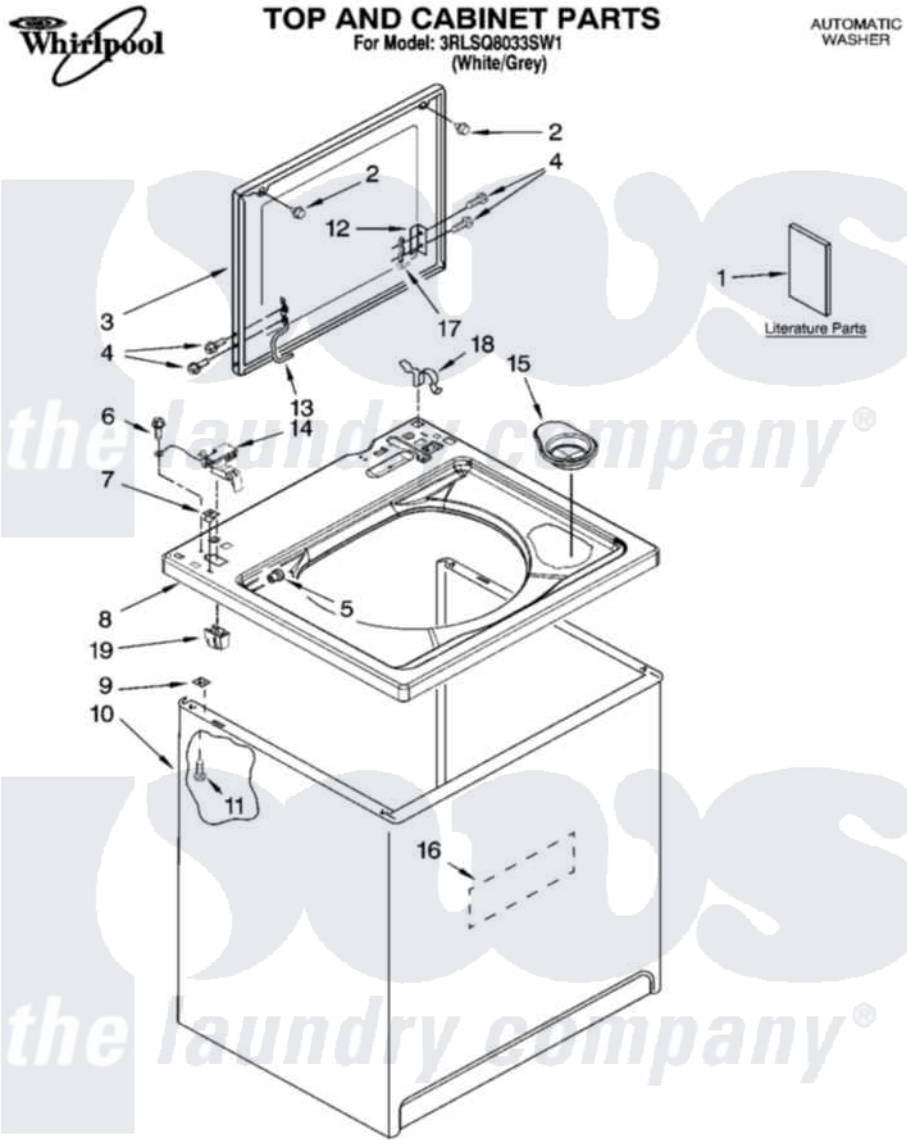

Whirlpool 3RLSQ8033SW1 01 - TOP AND CABINET PARTS

2-09 Litho in U.S.A. (drd) (psw)

1

Part No. W10218841 Rev. B

Whirlpool [Residential Whirlpool 3RLSQ8033SW1 Washer Parts](#) Parts Diagram 01 - TOP AND CABINET PARTS
 Click on the part number to view part

Item	Original Part Number	Replaced By	Status	Part Description
1	W10131577		Not Available	Installation Instructions
"	W10131573		Not Available	Use & Care Guide
"	W10215726		Not Available	Wiring Diagram
"	W10131548		Not Available	Guide, User & Installation (UK)
2	9724509			Bumper, Lid
3	W10171315	W10193861		Lid
4	W10119828			Screw, Lid Hinge Mounting
5	8319539			Bearing, Lid Hinge
6	W10080580			Screw, Gearcase Cover Mounting
7	357213			Nut, Push-In
8	8543447			Top
9	62750			Spacer, Cabinet To Top (4)
10	63424			Cabinet
11	W10165554			Screw, 10-16 X 3/8
12	21097			Pad, Lid Hinge
13	W10225136			Hinge 7 Pad Assembly