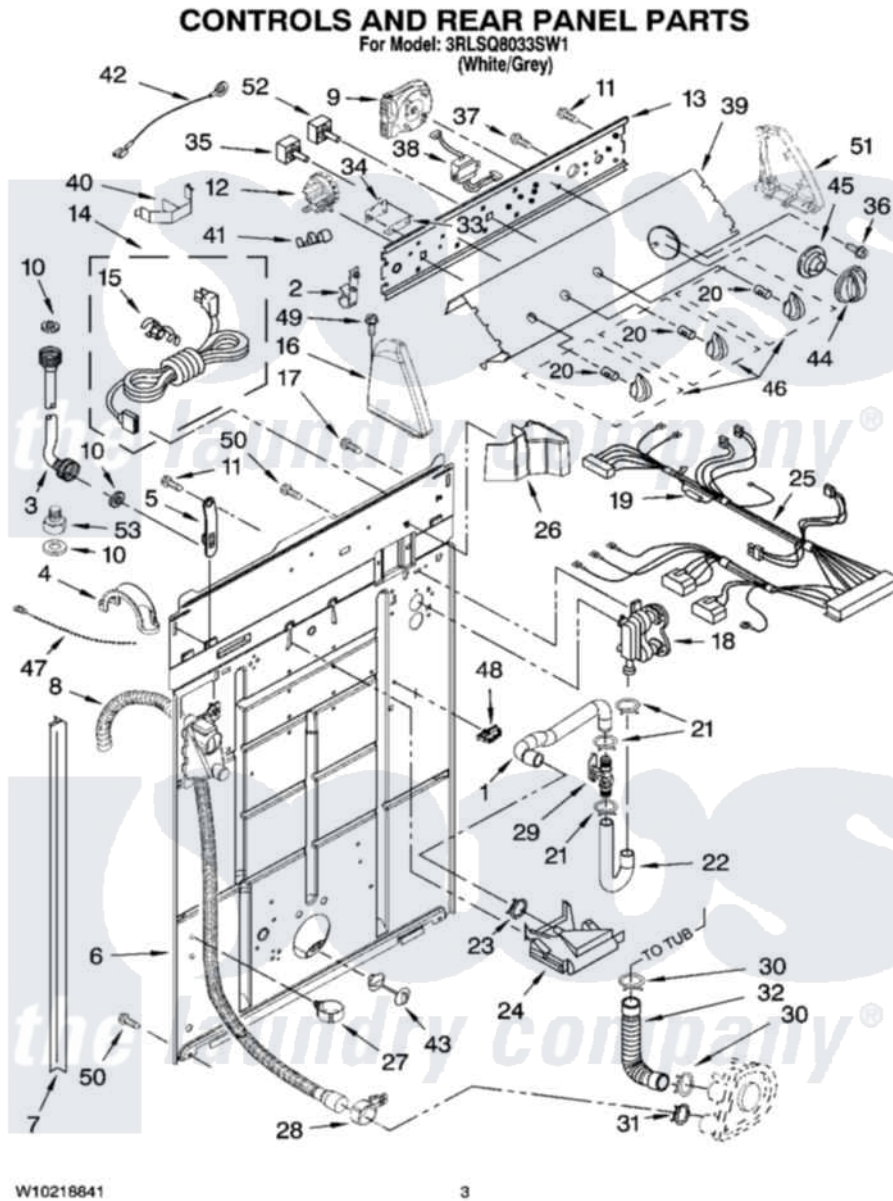

Whirlpool 3RLSQ8033SW1 02 - CONTROLS AND REAR PANEL PARTS

Whirlpool [Residential Whirlpool 3RLSQ8033SW1 Washer Parts](#) Parts Diagram 02 - CONTROLS AND REAR PANEL PARTS

[Click on the part number to view part](#)

Item	Original Part Number	Replaced By	Status	Part Description
1	3349365			Hose, Sensor
2	8317975			Restraint, Harness
3	3949382			Hose, Water Inlet
"	3949383			Hose, Water Inlet
4	8577378			U-Bend, Drain Hose
5	8568314			Strap, Console
6	8318015			Panel, Rear
7	62747			Pad, Rear Panel
8	W10096921			Drain Hose Assembly
9	W10222216			Timer, Control
10	W10242307	16123		Washer Inlet-Hose Miscellaneous Parts Must be Ordered Separately.
11	W10080280			Screw, 8-18 X 3/8
12	W10213199	W10339334		Switch-WL
13	8544893			Bracket, Control

14	W10111552		Cord, Power
15	8559337	285777	Relief-Str
16	8541780	285980	Endcap
17	W10080580		Screw, Gearcase Cover Mounting
18	3360397		Valve, Water Mixing
19	W10111181		Fuse
20	8536939		Clip, Knob
21	W10117299	596669	Clamp, Manifold
22	3357319		Hose, Vacuum Break
23	W10117298	596669	Clamp, Manifold
24	387606	3360977	Break-Vac
25	W10217035		Harness, Wiring
26	8314879		Shield, Inlet Valve
27	8541667		Clamp, Hose
28	8541668		Clamp, Hose
29	3352282		Sensor-Etc-Inline
30	W10094820	616099	Clamp
31	W10112110	285655	Clamp, Hose
32	W10116973	285871	Hose
33	8316039		Shield, Atc
34	W10110247		Control, Atc-lec
35	W10168262		Switch, Rotary
36	3400818		Screw, Timer Mounting
37	W10130933		Screw, Ground
38	3407160		Transformer
39	W10115456		Panel, Console
40	8055003		Clip, Harness And Pressure Switch
41	W10113937		Clip, Grounding
42	W10110977		Wire, Ground
43	8519200		Support, Rear Panel
44	8544945		Knob, Timer
45	8544947		Dial, Timer
46	8544937		Knob, Control
47	3347868	W10339879	Tie, Cable
48	3352944		Clip, Harness
49	W10080350		Screw, 8-18 X 1.25
50	W10080260		Screw, 10-16 X 5/16
51	8541779	285980	Endcap
52	W10168171		Switch, Rotary
53	3357397		Adapter, Water Inlet Hose