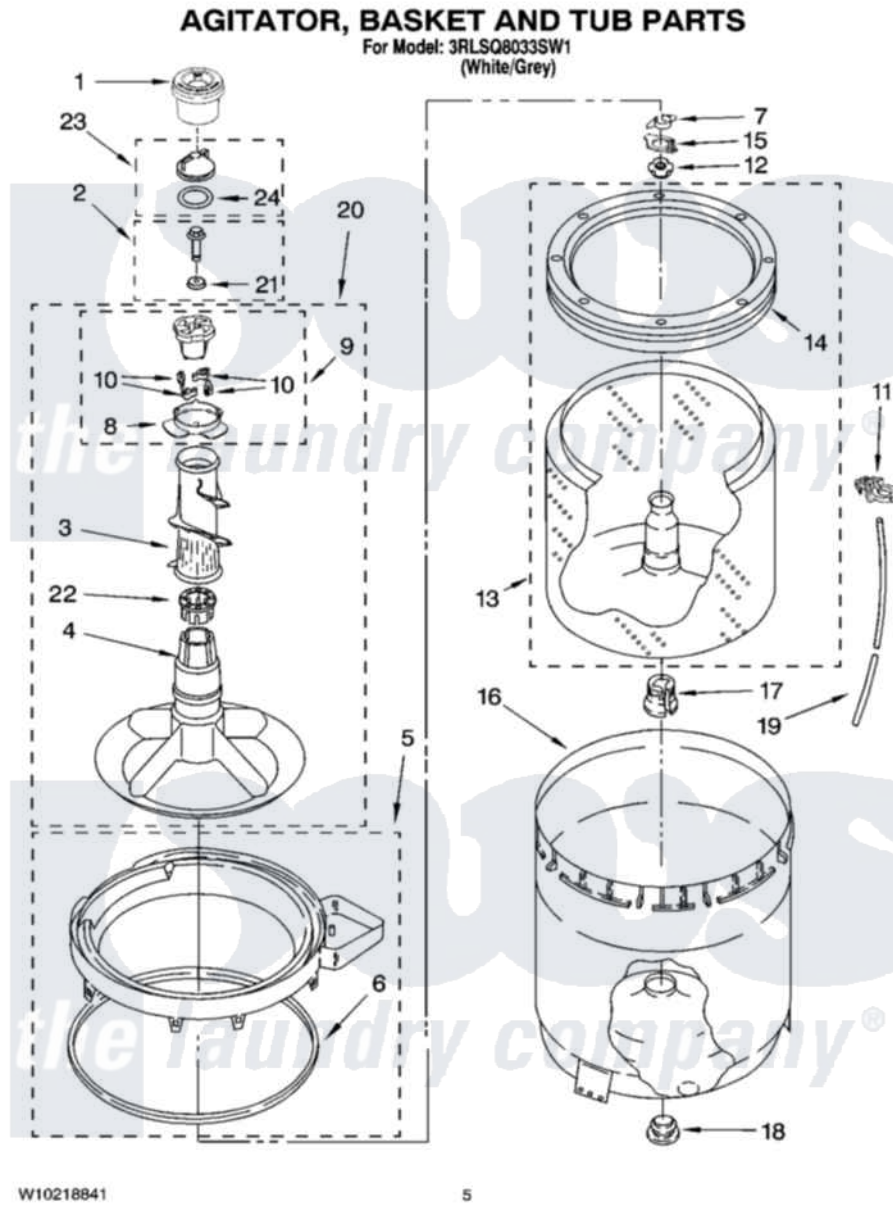

Whirlpool 3RLSQ8033SW1 03 - AGITATOR, BASKET AND TUB PARTS

Whirlpool Residential Whirlpool 3RLSQ8033SW1 Washer Parts Parts Diagram 03 - AGITATOR, BASKET AND TUB PARTS

[Click on the part number to view part](#)

Item	Original Part Number	Replaced By	Status	Part Description
1	8575076	8575076A		Dispenser
2	W10003790			Screw And Washer
3	3363003			Mover, Clothes
4	3951632			Agitator
5	8528150	W10445870		Ring-Tub
6	3976308			Gasket, Tub Ring
7	3354845			Clip, Agitator
8	3952374			Bearing, Driven Cam
9	3951682	285809		Cam-Agitator
10	3366877	80040		Dog-Agitator
11	2219077			Clip, Pressure Switch Hose
12	21366			Nut, Spanner
13	8526017	W10389329		Clothes Container, Assembly
14	387240			Ring, Balance
15	8543666			Washer, Agitator
16	63849			Strain Relief, Power Cord

17	389140		Tub Block, Basket Drive
18	383727		Gasket, Centerpodt
19	3347780	353244	Hose, Pressure Switch
20	3951744		Agitator Assembly
21	3949550		Washer
22	3951608		Spacer, Thrust
23	3354733	W10074580	Cap, Barrier
24	W10072840		Fabric Softener