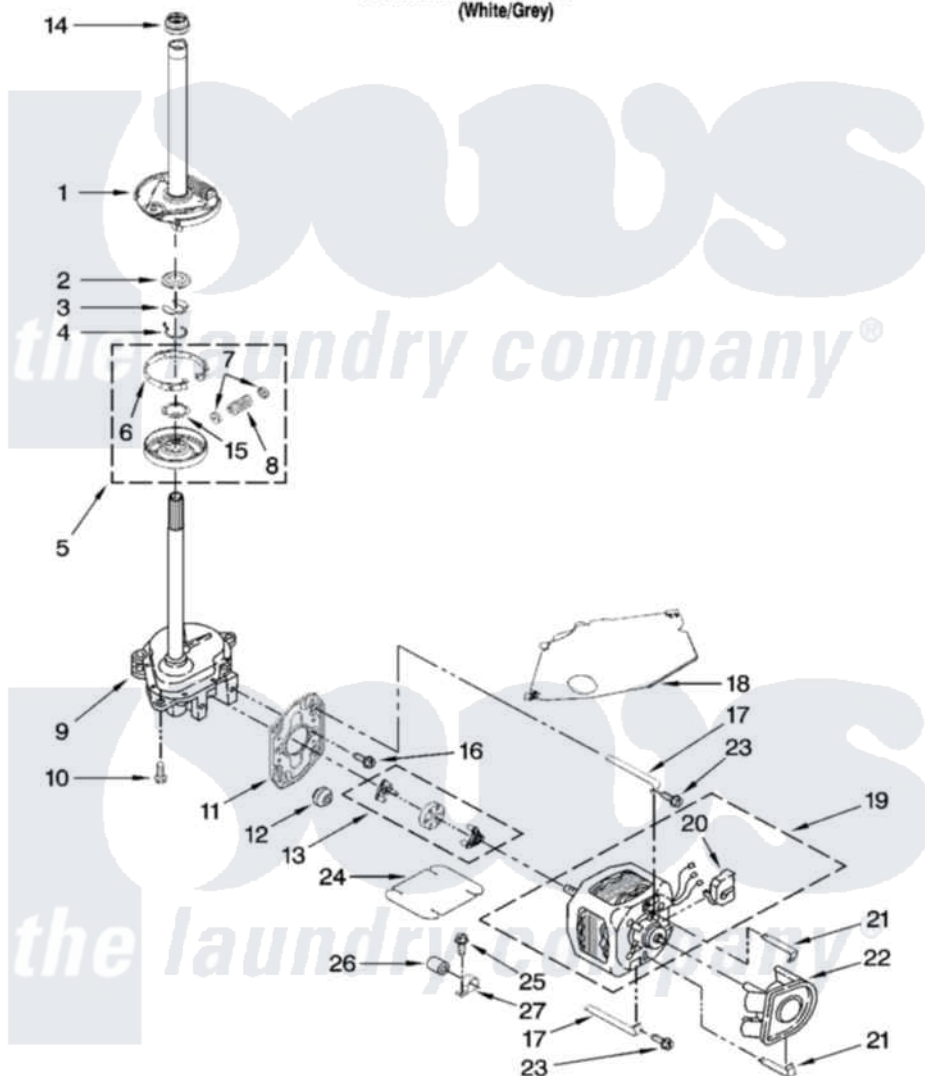

Whirlpool 3RLSQ8033SW1 04 - BRAKE, CLUTCH, GEARCASE, MOTOR AND PUMP PARTS

BRAKE, CLUTCH, GEARCASE, MOTOR AND PUMP PARTS

For Model: 3RLSQ8033SW1
(White/Grey)

W10218841

7

Whirlpool [Residential Whirlpool 3RLSQ8033SW1 Washer Parts](#) Parts Diagram 04 - BRAKE, CLUTCH, GEARCASE, MOTOR AND PUMP PARTS

[Click on the part number to view part](#)

Item	Original Part Number	Replaced By	Status	Part Description
1	W10117003			Brake And Drive Tube
2	63292			Washer, Spin Tube Thrust
3	W10080230			Ring, Spin Tube Support
4	63283	285353		Ring
5	W10116968			Clutch
6	W10118761			Band And Lining, Clutch
7	62646			Cap, Clutch Spring
8	3946792			Spring And Damper Assembly
9	W10116916	W10140308		Gearcase
10	W10080600	W10080610		Screw
11	62611			Plate, Motor Mount To Gearcase
12	62691			Grommet, Motor
13	3364003	285753A		Coupling
14	8577374			Seal, Centerpost

15	3355454		Clip, Main Drive
16	W10080610		Screw
17	W10086010		Retainer, Motor
18	3362089		Shield, Tub To Motor
19	3950297		Motor, Main Drive
20	8529896		Switch, Main Drive Motor
21	8546127		Retainer, Pump
22	3363394		Pump
23	W10080650	273556	Screw, 10-16 X 5/8
24	8316060		Shield, Tub To Motor
25	W10080260		Screw, 10-16 X 5/16
26	8572719	482156	Capacitor
27	W10083210		Clamp, Capacitor