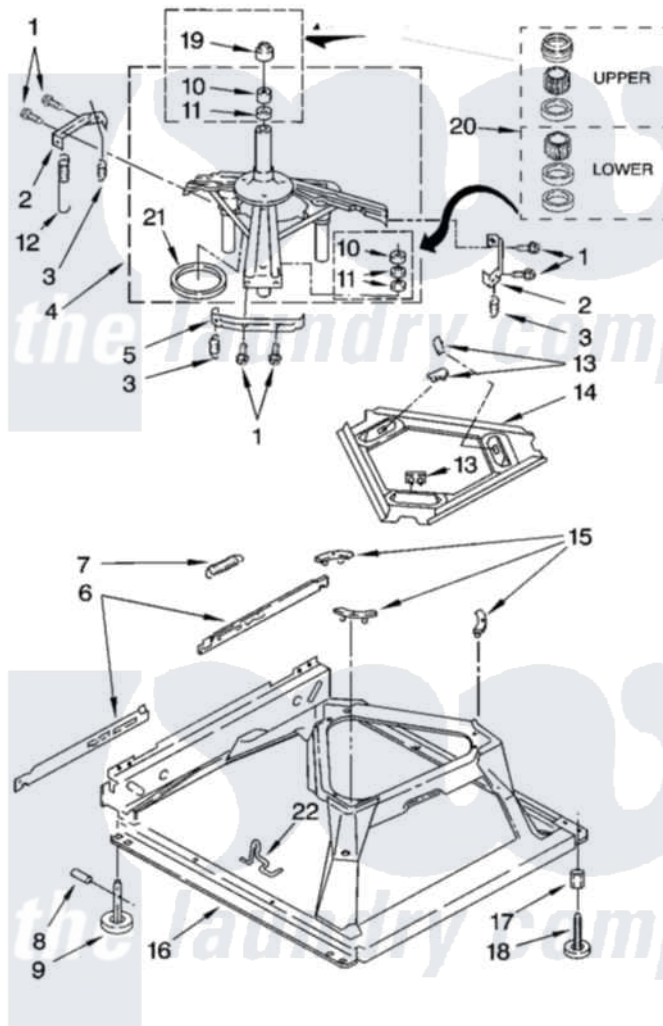

Whirlpool 3RLSQ8033SW1 05 - MACHINE BASE PARTS

MACHINE BASE PARTS

For Model: 3RLSQ8033SW1
(White/Grey)

8

W10218841

Whirlpool [Residential Whirlpool 3RLSQ8033SW1 Washer Parts](#) Parts Diagram 05 - MACHINE BASE PARTS
Click on the part number to view part

Item	Original Part Number	Replaced By	Status	Part Description
1	W10080750			Screw, Bracket Mounting
2	64067			Bracket, Spring Outer
3	63907			Spring, Suspension
4	W10117005			Support And Brake, Tub
5	64065			Bracket, Spring Outer
6	63466			Link, Leveling Mechanism
7	62597	8316845		Spring
8	W10080920			Pin, Knurled
9	W10083250	W10133065		Feet-Leveling
10	8546455			Bearing, Centerpost
11	357409	359449		Seal, Agitator Shaft
12	388492	W10250667		Spring, Counterweight
13	62568	285219		Pad
14	3946509			Plate, Suspension
15	3363660	285744		Pad
16	W10116943			Base Assembly

17	W10080250	Nut, Lock
18	W10080910	Foot, Front
19	8577376	Seal, Centerpost
20	285203	Centerpost Bearing Kit
21	63134	Ring, Sound Deadening
22	W10145155	Retainer, Suspension Spring