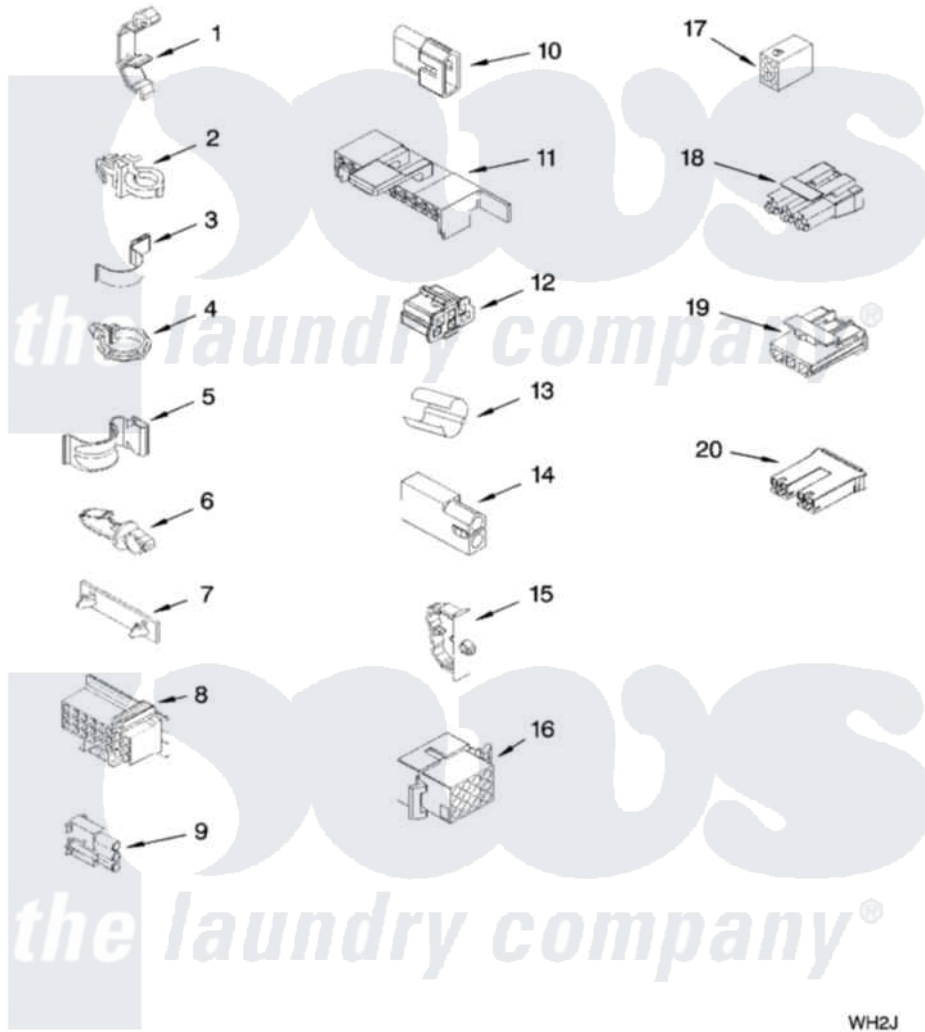

Whirlpool 3RLSQ8033SW1 06 - WIRING HARNESS PARTS

WIRING HARNESS PARTS

For Model: 3RLSQ8033SW1
(White/Grey)

W10218841

9

WH2J

Whirlpool [Residential Whirlpool 3RLSQ8033SW1 Washer Parts](#) Parts Diagram 06 - WIRING HARNESS PARTS
Click on the part number to view part

Item	Original Part Number	Replaced By	Status	Part Description
1	3349557			Retainer, Harness
2	388498		Not Available	Clip, Harness
3	3347812	8528351		Clip
4	3352501	8559320		Restraint, Hose
5	90016			Clip, Pressure Switch Hose
6	3390496	8281256		Clip, Harness
7	389379			Retainer, Side To Feature Panel
8	3948614			Disconnect Block
"	352089			Timer, Block Disconnect
9	62889			Receptacle, Terminal
10	353424			Plug, Terminal
11	62505			Block, Disconnect
12	3347243			Block, Disconnect
13	63523			Harness, Protector
14	717252			Receptacle, Terminal
15	3352944			Clip, Harness

16	3390423		Not Available	Block, Disconnect (12-Way) (Timer) (Use Term. 94613)
17	3347730		Not Available	Receptacle, (6-Way) (Use Term. 94613)
18	3948617	2172937		Connector
19	3360056			Connector
20	3354925			Block, Connector
"	3354926			Block, Connector