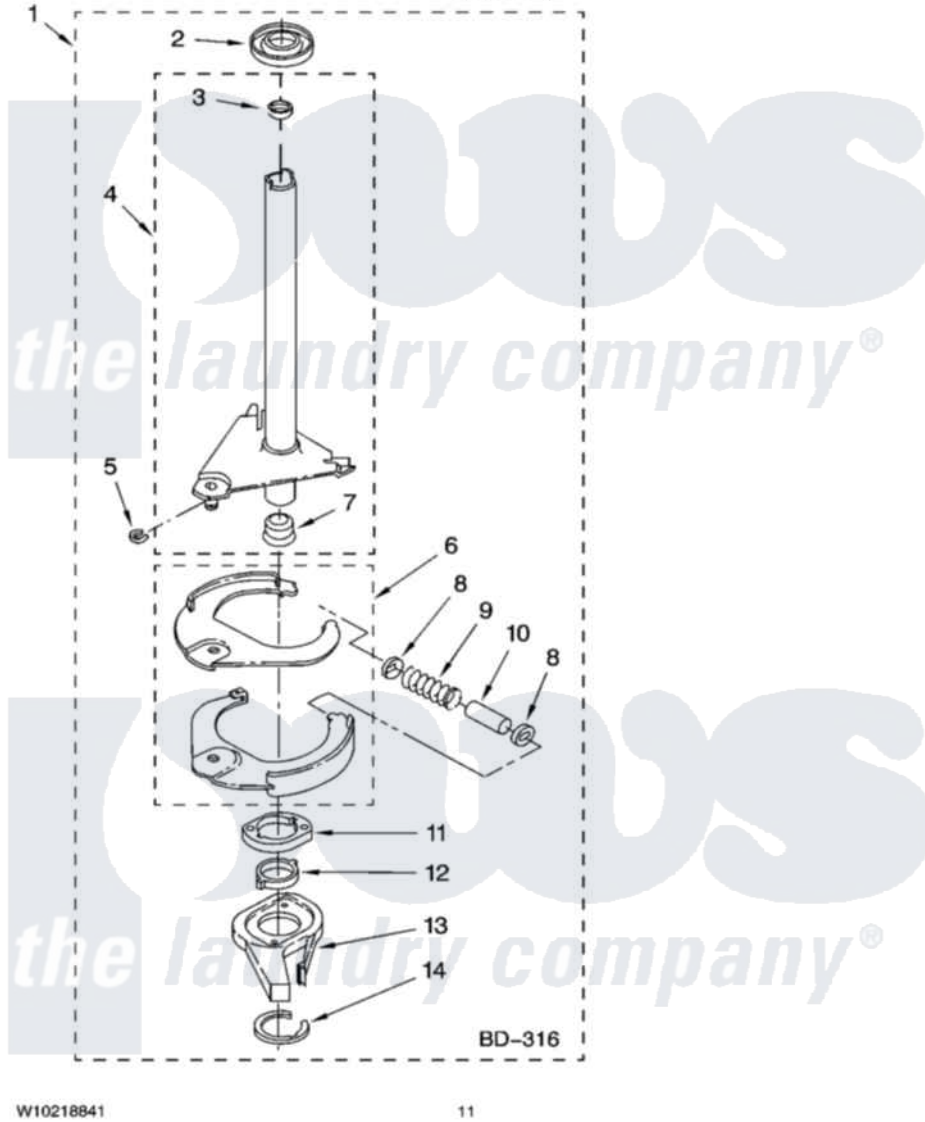

# Whirlpool 3RLSQ8033SW1 07 - BRAKE AND DRIVE TUBE PARTS

## BRAKE AND DRIVE TUBE PARTS

For Model: 3RLSQ8033SW1  
(White/Grey)

W10218841

11

Whirlpool Residential Whirlpool 3RLSQ8033SW1 Washer Parts Parts Diagram 07 - BRAKE AND DRIVE TUBE PARTS  
Click on the part number to view part

Item	Original Part Number	Replaced By	Status	Part Description
1	<a href="#">W10117003</a>			Brake And Drive Tube
2	<a href="#">62658</a>			Ring, Thrust
3	<a href="#">356427</a>			Seal, Spin Pinion
4	<a href="#">W10117001</a>			Tube, Basket Drive
5	<a href="#">W10083190</a>			Ring, Retaining
6	W10116995	<a href="#">285438</a>		Shoe-Brake
7	<a href="#">8546462</a>			"T" Bearing, Spin Tube
8	3353956	<a href="#">285658</a>		Sleeve
9	387806		Not Available	Spring, Brake
10	3355360	<a href="#">285658</a>		Sleeve
11	<a href="#">8546461</a>			Cam, Brake Release
12	<a href="#">63022</a>			Sleeve, Cam
13	64194	<a href="#">285790</a>		Lining
14	<a href="#">W10083200</a>			Ring, Retaining
	BLANK		Not Available	Following Parts Not Illustrated
"	<a href="#">285208</a>			Lubricant