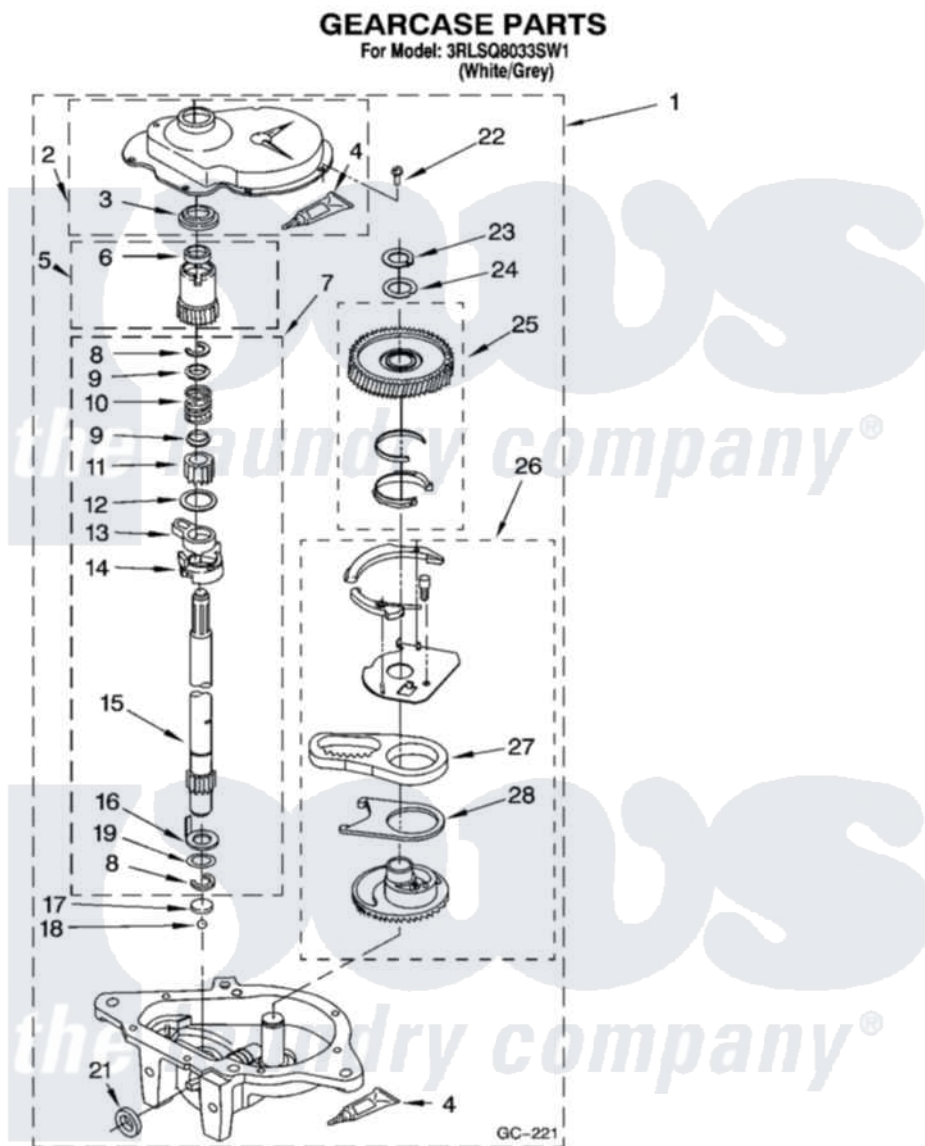

Whirlpool 3RLSQ8033SW1 08 - GEARCASE PARTS

12

W10218841

Whirlpool [Residential Whirlpool 3RLSQ8033SW1 Washer Parts](#) Parts Diagram 08 - GEARCASE PARTS
Click on the part number to view part

Item	Original Part Number	Replaced By	Status	Part Description
1	W10116916	W10140308		Gearcase
2	285202			Cover, Gearcase
3	3349985			Seal, Gearcase Cover
4	285195			Sealer Sealer, Gasket
5	63320	285362		Gear and Pinion
6	356427			Seal, Spin Pinion
7	W10116913			Shaft, Agitator
8	90369		Not Available	Ring, Retaining (2)
9	62677			Retainer, Spring
10	62676			Spring, Agitator
11	W10110245	285509		Shaft, Agitator
12	W10080940			Washer, Agitate Gear
13	62580	285206		Cam-Agitator
14	3976349	285206		Cam-Agitator
15	389231			Shaft, Agitator
16	62618			Washer, Cam Thrust

17	16018	285205	Bearing
18	85529	285205	Bearing
19	W10080950		Washer, Intermediate
21	285352		Seal Kit, Thrust Plug
22	W10080580		Screw, Gearcase Cover Mounting
23	3946619	285765	Ring-Retr
24	285766		Washer Kit, Thrust
25	63400	W10233584	Gear-Spin
26	3948434	Not Available	Neutral Assembly
27	8546456		Rack, Connecting
28	62621		Actuator, Shift