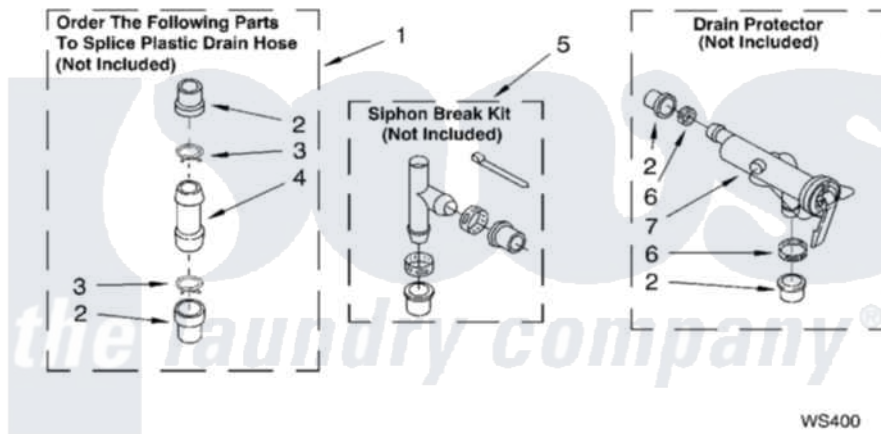

WATER SYSTEM PARTS

For Model: 3RLSQ8533JQ2
(Designer White)

8179959

13

Whirlpool [Residential Whirlpool 3RLSQ8533JQ2 Washer Parts](#) Parts Diagram 09 - WATER SYSTEM PARTS
Click on the part number to view part

Item	Original Part Number	Replaced By	Status	Part Description
1	285442			Water System Parts
2	285321			Water System Parts
3	370447	285655		Clamp, Hose
4	16272			Connector, Straight
5	285320			Water System Parts
6	65349	285655		Clamp, Hose
7	367031			Water System Parts