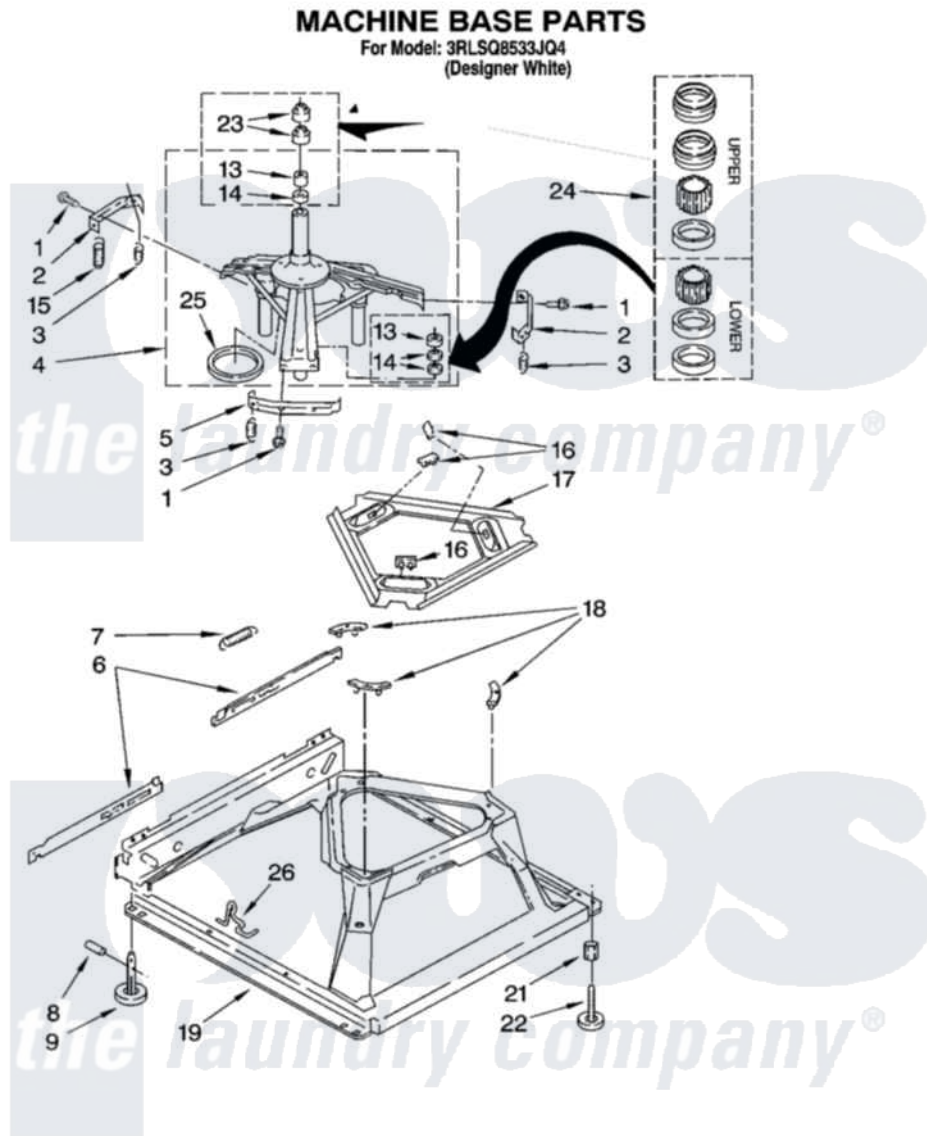

# Whirlpool 3RLSQ8533JQ4 05 - MACHINE BASE PARTS

8

8180803

Whirlpool [Residential Whirlpool 3RLSQ8533JQ4 Washer Parts](#) Parts Diagram 05 - MACHINE BASE PARTS  
Click on the part number to view part

Item	Original Part Number	Replaced By	Status	Part Description
1	<a href="#">3400076</a>			Screw, Bracket Mounting
2	<a href="#">64067</a>			Bracket, Spring Outer
3	<a href="#">63907</a>			Spring, Suspension
4	8575214	<a href="#">280184</a>		Support
5	<a href="#">64065</a>			Bracket, Spring Outer
6	<a href="#">63466</a>			Link, Leveling Mechanism
7	62597	<a href="#">8316845</a>		Spring
8	<a href="#">62837</a>			Pin, Knurled
9	62596	<a href="#">285244</a>		Feet-Leveling
13	3347047	<a href="#">8546455</a>		Bearing, Centerpost
14	357409	<a href="#">359449</a>		Seal, Agitator Shaft
15	388492	<a href="#">W10250667</a>		Spring, Counterweight
16	62568	<a href="#">285219</a>		Pad
17	<a href="#">3946509</a>			Plate, Suspension
18	3363660	<a href="#">285744</a>		Pad
19	3946512	<a href="#">285771</a>		Base

21	<a href="#">3359452</a>		Nut, Lock
22	389102	<a href="#">W10001130</a>	Foot, Leveling
23	356934	<a href="#">8577376</a>	Seal, Centerpost
24	<a href="#">285203</a>		Centerpost Bearing Kit
25	<a href="#">63134</a>		Ring, Sound Deadening
26	63806	<a href="#">W10145155</a>	Retainer, Suspension Spring