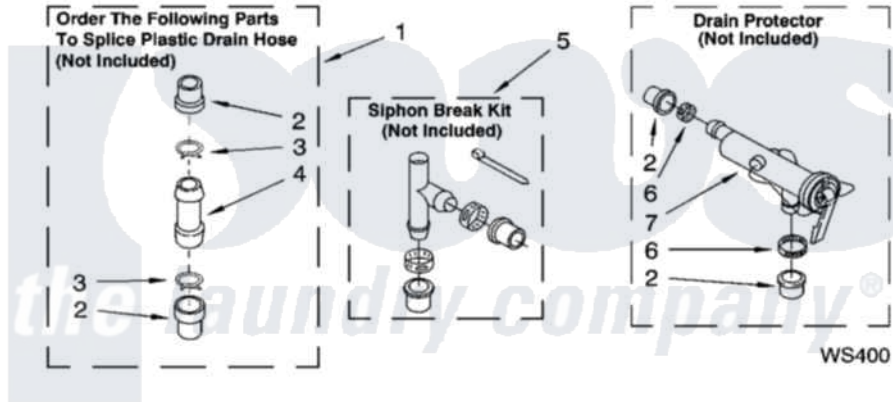

WATER SYSTEM PARTS

For Model: 3RLSQ8533JQ4
(Designer White)

8180603

13

Whirlpool [Residential Whirlpool 3RLSQ8533JQ4 Washer Parts](#) Parts Diagram 09 - WATER SYSTEM PARTS
Click on the part number to view part

Item	Original Part Number	Replaced By	Status	Part Description
1	285442			Water System Parts
2	285321			Water System Parts
3	370447	285655		Clamp, Hose
4	16272			Connector, Straight
5	285320			Water System Parts
6	65349	285655		Clamp, Hose
7	367031			Water System Parts