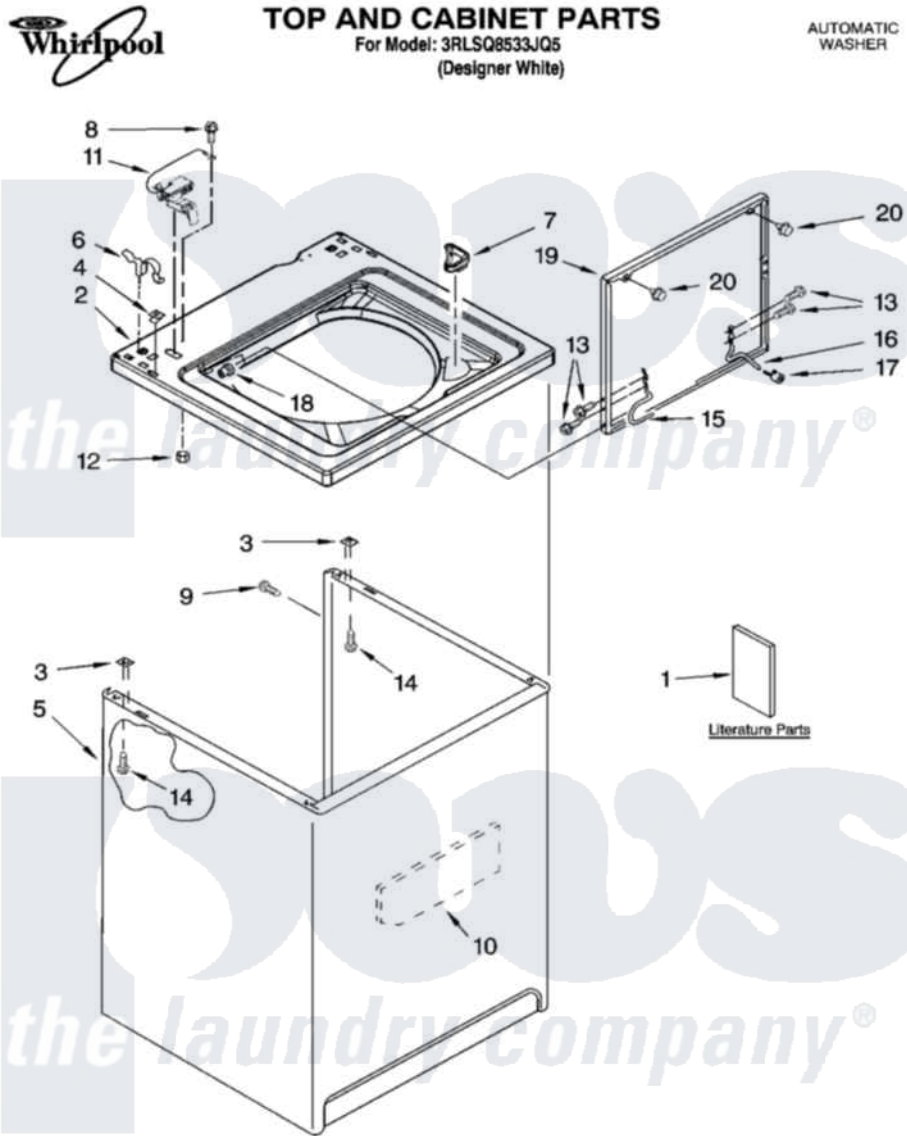

Whirlpool 3RLSQ8533JQ5 01 - TOP AND CABINET PARTS

2-06 Litho in U.S.A. (dtd)

1

Part No. 8181095

Whirlpool [Residential Whirlpool 3RLSQ8533JQ5 Washer Parts](#) Parts Diagram 01 - TOP AND CABINET PARTS
Click on the part number to view part

Item	Original Part Number	Replaced By	Status	Part Description
1	8318424		Not Available	Installation Instructions
"	8316481		Not Available	Use & Care Guide
"	3954738		Not Available	Wiring Diagram
"	8315975		Not Available	Guide, User & Installation (UK)
2	8318064			Top
3	62750			Spacer, Cabinet To Top (4)
4	357213			Nut, Push-In
5	63424			Cabinet
6	62780			Clip, Top And Cabinet And Rear Panel
7	3362952			Dispenser, Bleach
8	3351614			Screw, Gearcase Cover Mounting
9	3357011	308685		Side Trim)
10	3976348			Absorber, Sound
11	8318084			Switch, Lid
12	8533959	680762		Nut

13	3351355	W10119828	Screw, Lid Hinge Mounting
14	3390631		Screw, 10-16 X 3/8
15	8318088		Hinge, Lid
16	54583		Hinge, Lid
17	19119		Bumper, Lid Hinge
18	21258		Bearing, Lid Hinge
19	8541743	3957510	Lid
20	9724509		Bumper, Lid