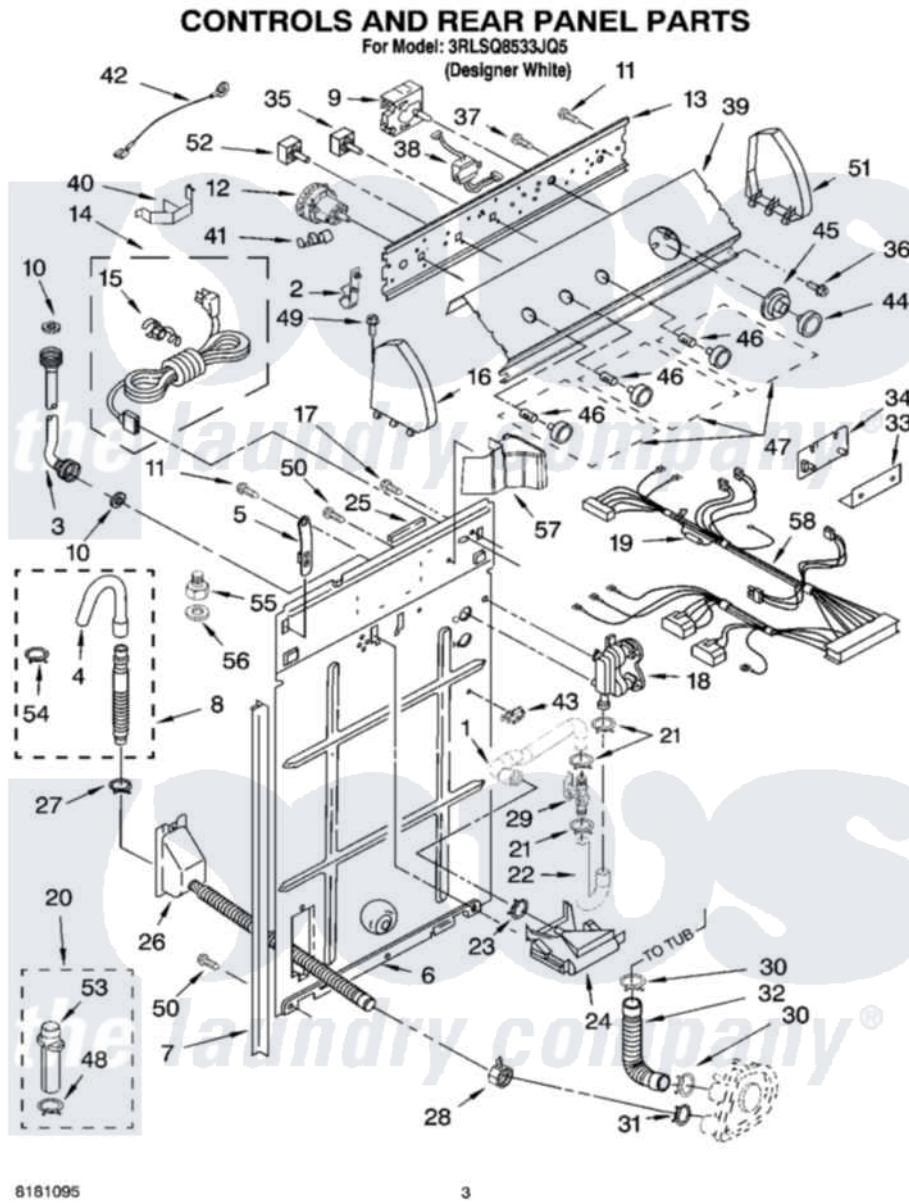

Whirlpool 3RLSQ8533JQ5 02 - CONTROLS AND REAR PANEL PARTS

Whirlpool [Residential Whirlpool 3RLSQ8533JQ5 Washer Parts](#) Parts Diagram 02 - CONTROLS AND REAR PANEL PARTS

[Click on the part number to view part](#)

Item	Original Part Number	Replaced By	Status	Part Description
1	3349365			Hose, Sensor
2	8317975			Restraint, Harness
3	3949382			Hose, Water Inlet
"	3949383			Hose, Water Inlet
4	3357027			Nozzle, Hose Drain
5	8568314			Strap, Console
6	8318405			Panel, Rear
7	62747			Pad, Rear Panel
8	3951609	285664		Hose
"	661577	285666		Hose
"	3357090	285702		Hose
9	3954727	W10116251		Timer, Control
10	3976300	16123		Washer Inlet-Hose Miscellaneous Parts Must be Ordered Separately.
11	90767			Screw, 8A X 3/8 HeX Washer Head Tapping