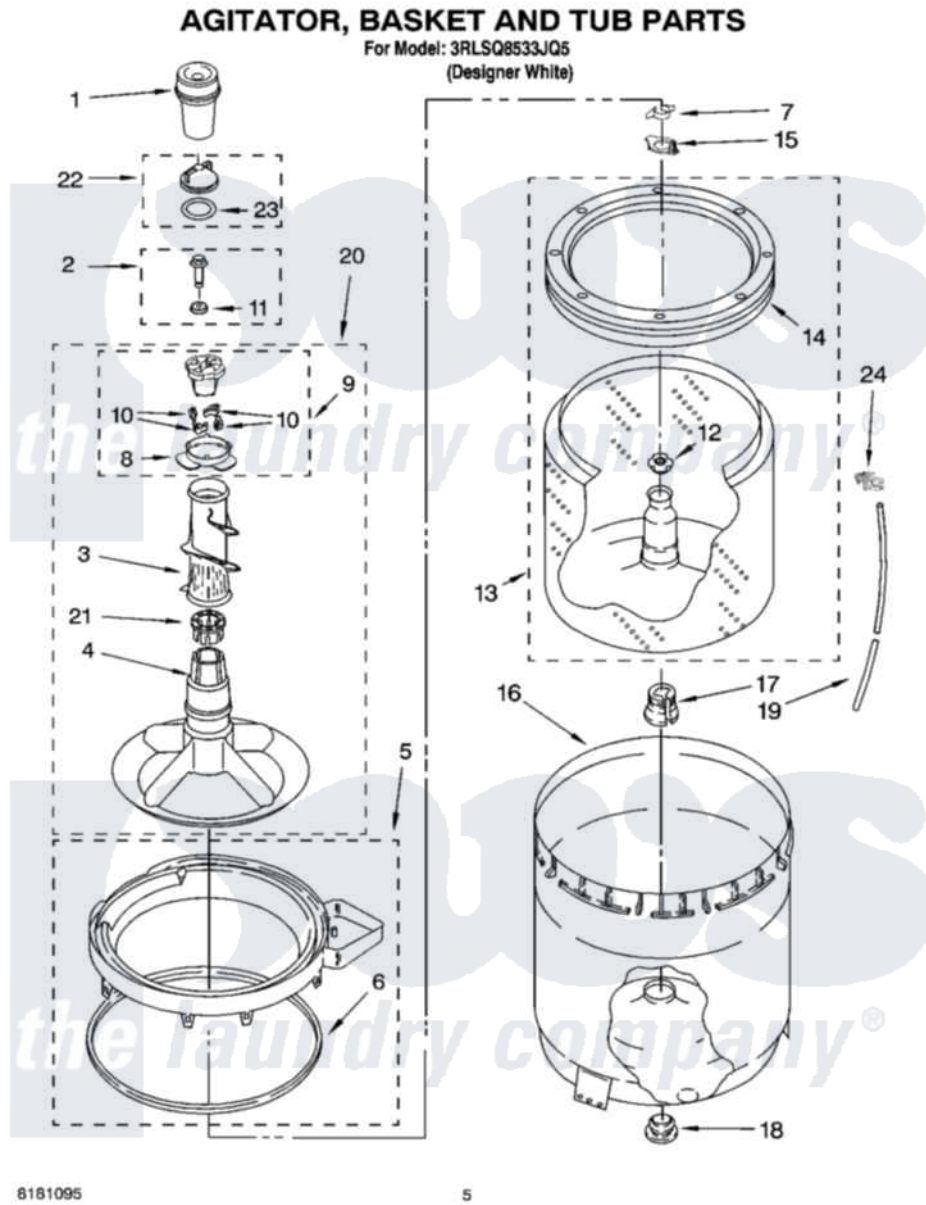

Whirlpool 3RLSQ8533JQ5 03 - AGITATOR, BASKET AND TUB PARTS

Whirlpool Residential Whirlpool 3RLSQ8533JQ5 Washer Parts Parts Diagram 03 - AGITATOR, BASKET AND TUB PARTS

[Click on the part number to view part](#)

Item	Original Part Number	Replaced By	Status	Part Description
1	63580			Dispenser, Fabric Softener
2	358237			Screw And Washer
3	3363003			Mover, Clothes
4	3951632			Agitator
5	8528150	W10445870		Ring-Tub
6	3976308			Gasket, Tub Ring
7	3354845			Clip, Agitator
8	3952374			Bearing, Driven Cam
9	3951682	285809		Cam-Agitator
10	3366877	80040		Dog-Agitator
11	3949550			Washer
12	21366			Nut, Spanner
13	8526017	W10389329		Clothes Container, Assembly
14	8519788	387240		Ring, Balance
15	8543666			Washer, Agitator
16	63849			Strain Relief, Power Cord

17	389140		Tub Block, Basket Drive
18	383727		Gasket, Centerpod
19	3347780	353244	Hose, Pressure Switch
20	3951744		Agitator Assembly
21	3951608		Spacer, Thrust
22	3354733	W10074580	Cap, Barrier
23	3348855	W10072840	Fabric Softener
24	2219077		Clip, Pressure Switch Hose