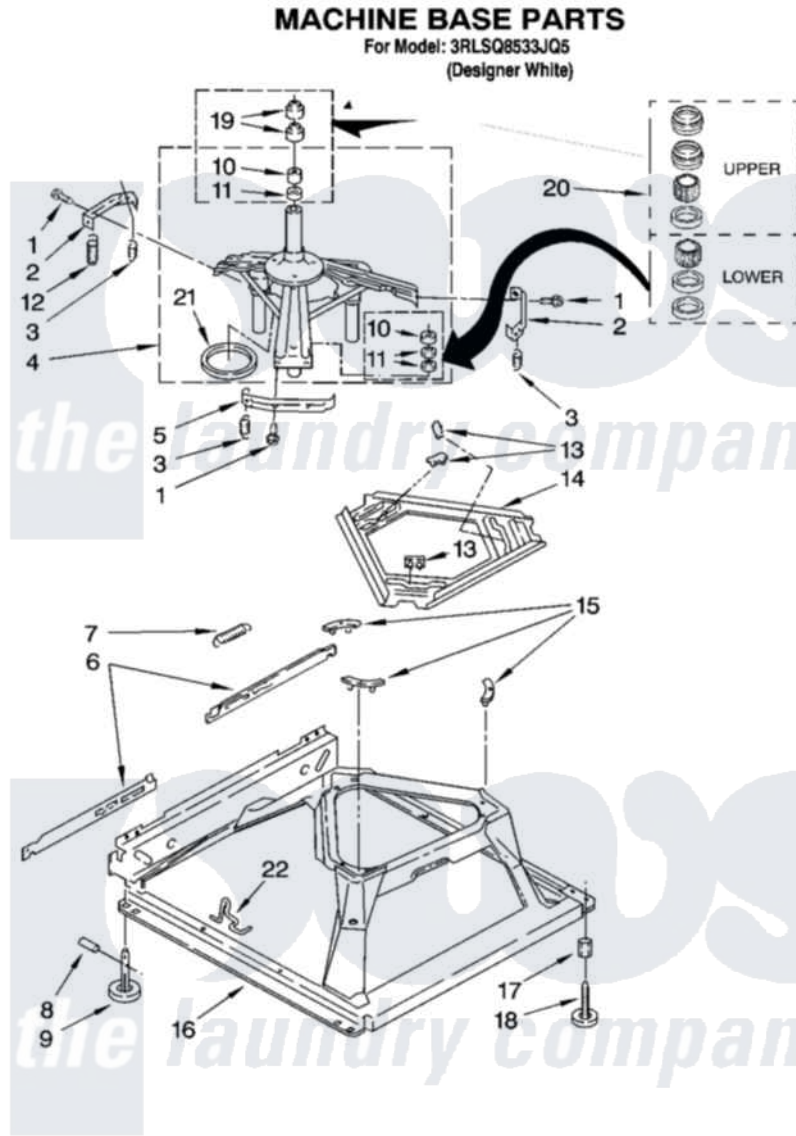

Whirlpool 3RLSQ8533JQ5 05 - MACHINE BASE PARTS

8

8181095

Whirlpool [Residential Whirlpool 3RLSQ8533JQ5 Washer Parts](#) Parts Diagram 05 - MACHINE BASE PARTS
Click on the part number to view part

Item	Original Part Number	Replaced By	Status	Part Description
1	3400076			Screw, Bracket Mounting
2	64067			Bracket, Spring Outer
3	63907			Spring, Suspension
4	8575214	280184		Support
5	64065			Bracket, Spring Outer
6	63466			Link, Leveling Mechanism
7	62597	8316845		Spring
8	62837			Pin, Knurled
9	62596	285244		Feet-Leveling
10	8546455			Bearing, Centerpost
11	357409	359449		Seal, Agitator Shaft
12	388492	W10250667		Spring, Counterweight
13	62568	285219		Pad
14	3946509			Plate, Suspension
15	3363660	285744		Pad
16	3946512	285771		Base

17	3359452		Nut, Lock
18	389102	W10001130	Foot, Leveling
19	356934	8577376	Seal, Centerpost
20	285203		Centerpost Bearing Kit
21	63134		Ring, Sound Deadening
22	63806	W10145155	Retainer, Suspension Spring