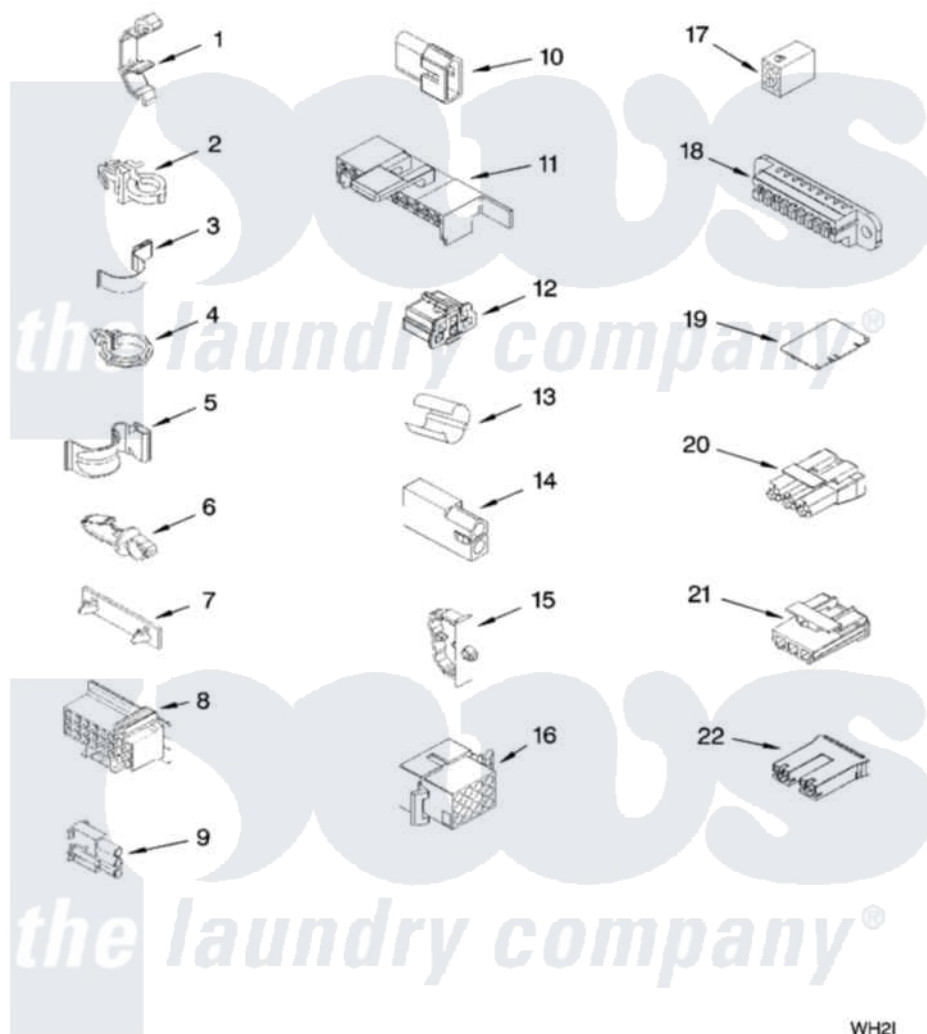

Whirlpool 3RLSQ8533JQ5 06 - WIRING HARNESS PARTS

WIRING HARNESS PARTS

For Model: 3RLSQ8533JQ5
(Designer White)

8181095

9

WH21

Whirlpool [Residential Whirlpool 3RLSQ8533JQ5 Washer Parts](#) Parts Diagram 06 - WIRING HARNESS PARTS
Click on the part number to view part

Item	Original Part Number	Replaced By	Status	Part Description
1	3349557			Retainer, Harness
2	388498		Not Available	Clip, Harness
3	3347812	8528351		Clip
4	3352501	8559320		Restraint, Hose
5	90016			Clip, Pressure Switch Hose
6	3390496	8281256		Clip, Harness
7	389379			Retainer, Side To Feature Panel
8	3948614			Disconnect Block
"	352089			Timer, Block Disconnect
9	62889			Receptacle, Terminal
10	353424			Plug, Terminal
11	62505			Block, Disconnect
12	3347243			Block, Disconnect
13	63523			Harness, Protector
14	717252			Receptacle, Terminal
15	3352944			Clip, Harness

16	3390423	Not Available	Block, Disconnect (12-Way) (Timer) (Use Term. 94613)
17	3347730	Not Available	Receptacle, (6-Way) (Use Term. 94613)
18	3349494		Connector, Etc
19	3407125	3955728	Control, Etc
20	3948617	2172937	Connector
21	3360056		Connector
22	3354925		Block, Connector
"	3354926		Block, Connector