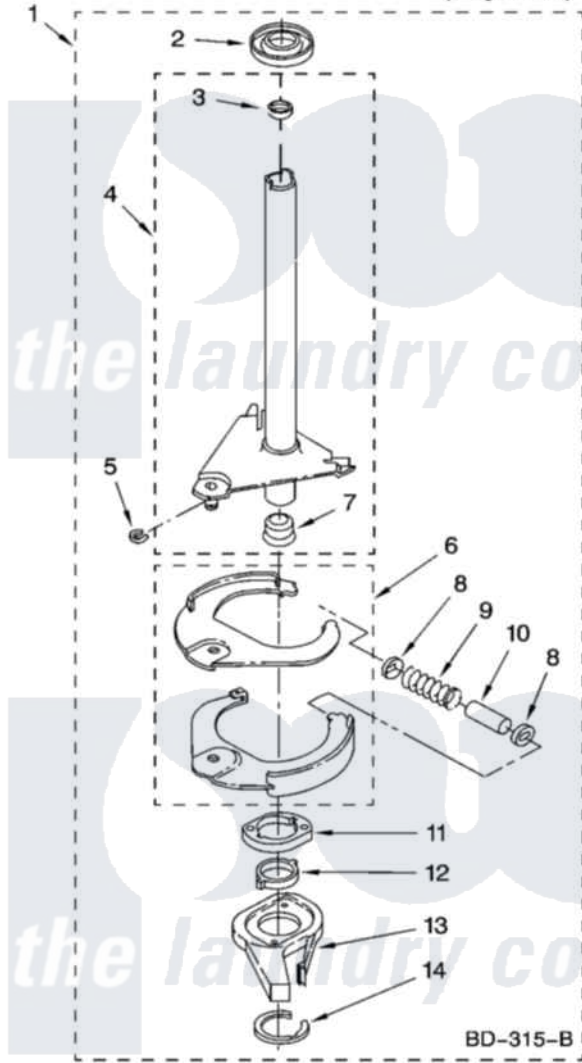

# Whirlpool 3RLSQ8533JQ5 07 - BRAKE AND DRIVE TUBE PARTS

## BRAKE AND DRIVE TUBE PARTS

For Model: 3RLSQ8533JQ5  
(Designer White)

8181095

11

Whirlpool Residential Whirlpool 3RLSQ8533JQ5 Washer Parts Parts Diagram 07 - BRAKE AND DRIVE TUBE PARTS

Click on the part number to view part

Item	Original Part Number	Replaced By	Status	Part Description
1	388952	<a href="#">285792</a>		Basketdrive
2	<a href="#">62658</a>			Ring, Thrust
3	<a href="#">356427</a>			Seal, Spin Pinion
4	64027	<a href="#">64208</a>		Tube-Spin
5	64035	<a href="#">W10083190</a>		Ring, Retaining
6	64232	<a href="#">285438</a>		Shoe-Brake
7	62703	<a href="#">8546462</a>		"T" Bearing, Spin Tube
8	3353956	<a href="#">285658</a>		Sleeve
9	387806		Not Available	Spring, Brake
10	3355360	<a href="#">285658</a>		Sleeve
11	661516	<a href="#">8546461</a>		Cam, Brake Release
12	<a href="#">63022</a>			Sleeve, Cam
13	64194	<a href="#">285790</a>		Lining
14	90368	<a href="#">W10083200</a>		Ring, Retaining
"	BLANK		Not Available	Following Parts Not Illustrated
"	<a href="#">285208</a>			Lubricant