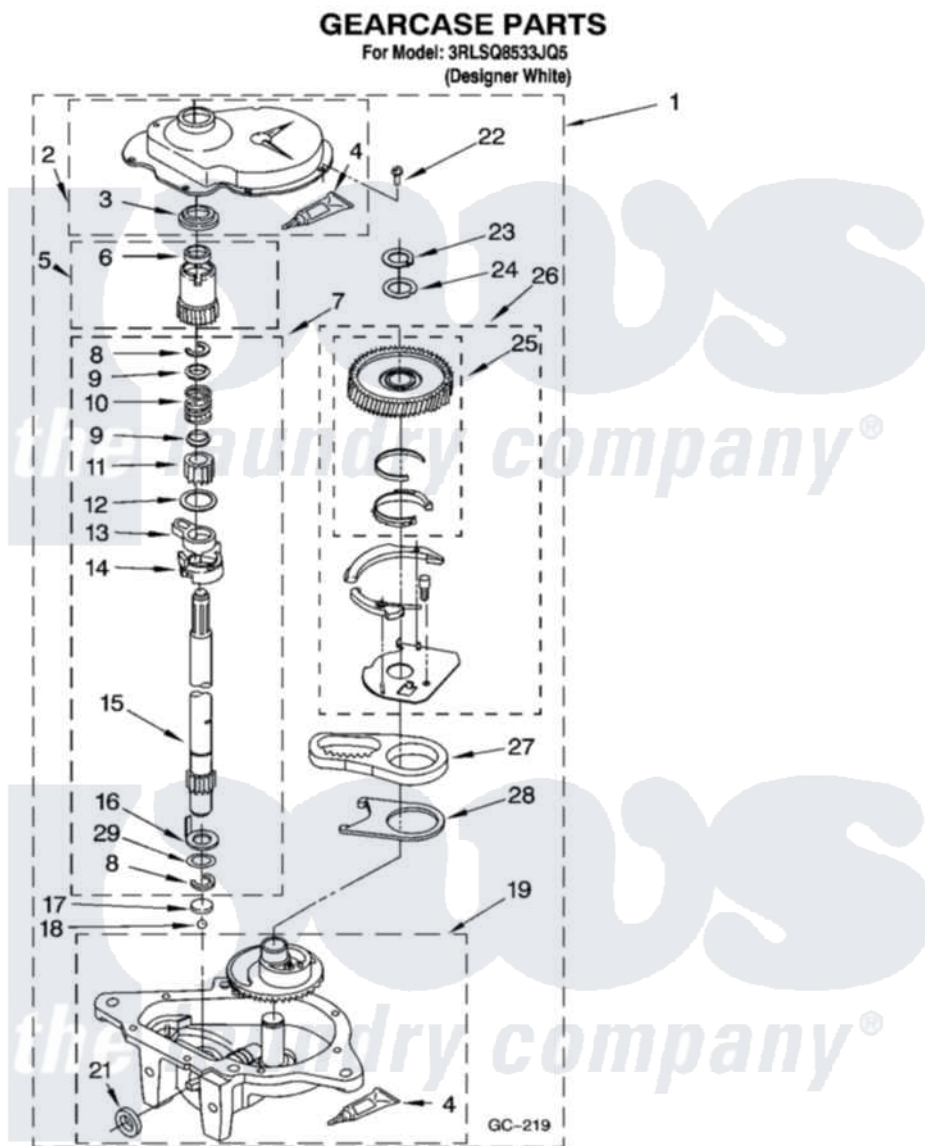

# Whirlpool 3RLSQ8533JQ5 08 - GEARCASE PARTS

12

8181095

Whirlpool [Residential Whirlpool 3RLSQ8533JQ5 Washer Parts](#) Parts Diagram 08 - GEARCASE PARTS

[Click on the part number to view part](#)

Item	Original Part Number	Replaced By	Status	Part Description
1	3949118	<a href="#">3363395</a>		Gearcase
2	<a href="#">285202</a>			Cover, Gearcase
3	<a href="#">3349985</a>			Seal, Gearcase Cover
4	<a href="#">285195</a>			Sealer Sealer, Gasket
5	63320	<a href="#">285362</a>		Gear and Pinion
6	<a href="#">356427</a>			Seal, Spin Pinion
7	<a href="#">389387</a>			Shaft, Agitator
8	90369		Not Available	Ring, Retaining (2)
9	<a href="#">62677</a>			Retainer, Spring
10	<a href="#">62676</a>			Spring, Agitator
11	63273	<a href="#">285509</a>		Shaft, Agitator
12	<a href="#">62619</a>			Washer, Agitator Gear
13	62580	<a href="#">285206</a>		Cam-Agitator
14	62581	<a href="#">285206</a>		Cam-Agitator
15	<a href="#">285509</a>			Shaft, Agitator
16	<a href="#">62618</a>			Washer, Cam Thrust

17	16018	<a href="#">285205</a>	Bearing
18	85529	<a href="#">285205</a>	Bearing
19	3366851	<a href="#">3363395</a>	Gearcase
21	<a href="#">285352</a>		Seal Kit, Thrust Plug
22	<a href="#">3351614</a>		Screw, Gearcase Cover Mounting
23	3362552	<a href="#">285765</a>	Ring-Retr
24	285735	<a href="#">285766</a>	Washer Kit, Thrust
25	3348567	<a href="#">W102333584</a>	Gear-Spin
26	<a href="#">285595</a>		Neutral Assembly
27	3349296	<a href="#">8546456</a>	Rack, Connecting
28	<a href="#">62621</a>		Actuator, Shift
29	<a href="#">388815</a>		Washer, Intermediate 1 3976263 Miscellaneous Parts Bag 2 3976300 Washer, Inlet Hose 3 3366913 Clamp, Hose
"	BLANK	Not Available	GC-219