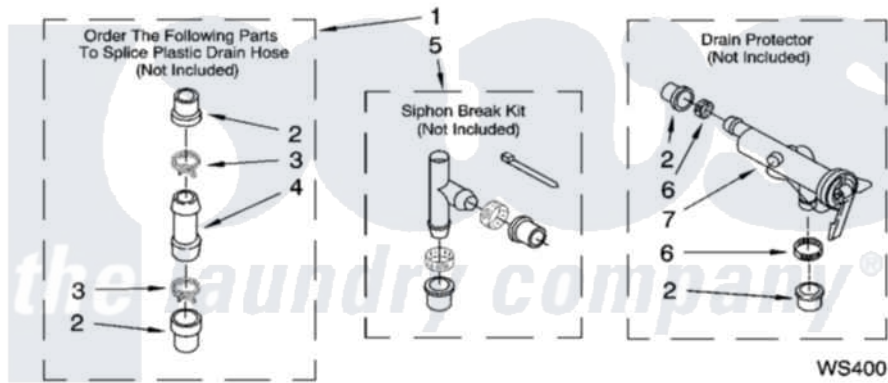

Whirlpool 3RLSQ8533JQ5 09 - WATER SYSTEM PARTS, OPTIONAL PARTS (NOT INCLUDED)

WATER SYSTEM PARTS

For Model: 3RLSQ8533JQ5
(Designer White)

8181095

13

Whirlpool [Residential Whirlpool 3RLSQ8533JQ5 Washer Parts](#) Parts Diagram 09 - WATER SYSTEM PARTS, OPTIONAL PARTS (NOT INCLUDED).
Click on the part number to view part

Item	Original Part Number	Replaced By	Status	Part Description
1	285442			Water System Parts
2	285321			Water System Parts
3	370447	285655		Clamp, Hose
4	16272			Connector, Straight
5	285320			Water System Parts
6	65349	285655		Clamp, Hose
7	367031			Water System Parts
"	BLANK		Not Available	Order The Following Parts To Splice Plastic Drain Hose (Not Included) Siphon Break Kit (Not Included) Drain Protector (Not In
	72017			Paint, Touch-Up
"	350938			Paint, Pressurized Spray B
"	350930			Paint, Pressurized Spray B
"	799344			Paint, Touch-Up)