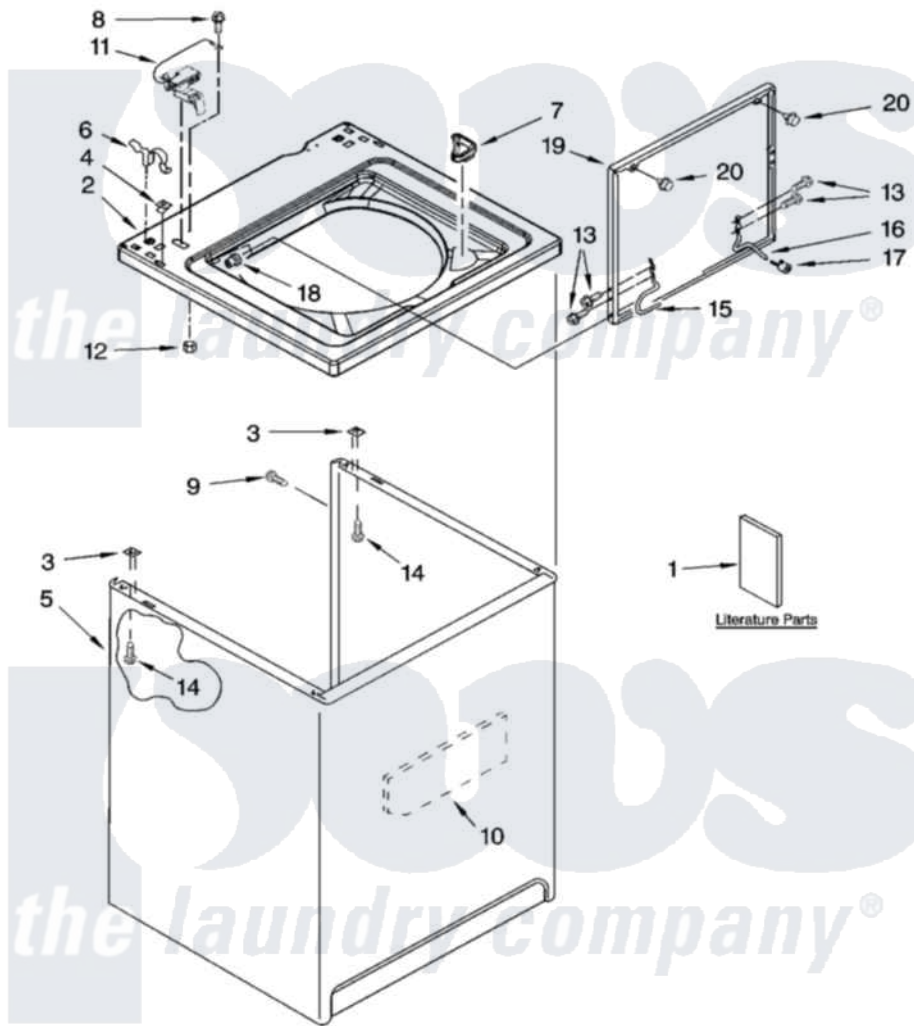

Whirlpool 3RLSQ8533JQ6 01 - TOP AND CABINET PARTS

TOP AND CABINET PARTS

For Model: 3RLSQ8533JQ6
(Designer White)

AUTOMATIC
WASHER

3-06 Litho in U.S.A. (dtd)

1

Part No. 8181168

Whirlpool [Residential Whirlpool 3RLSQ8533JQ6 Washer Parts](#) Parts Diagram 01 - TOP AND CABINET PARTS
Click on the part number to view part

Item	Original Part Number	Replaced By	Status	Part Description
1	8316566		Not Available	Installation Instructions
"	8316481		Not Available	Use & Care Guide
"	3954738		Not Available	Wiring Diagram
"	8315975		Not Available	Guide, User & Installation (UK)
2	8318064			Top
3	62750			Spacer, Cabinet To Top (4)
4	357213			Nut, Push-In
5	63424			Cabinet
6	62780			Clip, Top And Cabinet And Rear Panel
7	3362952			Dispenser, Bleach
8	3351614			Screw, Gearcase Cover Mounting
9	3357011	308685		Side Trim)
10	3976348			Absorber, Sound
11	8318084			Switch, Lid
12	8533959	680762		Nut

13	3351355	W10119828	Screw, Lid Hinge Mounting
14	3390631		Screw, 10-16 X 3/8
15	8318088		Hinge, Lid
16	54583		Hinge, Lid
17	19119		Bumper, Lid Hinge
18	21258		Bearing, Lid Hinge
19	8541743	3957510	Lid
20	9724509		Bumper, Lid